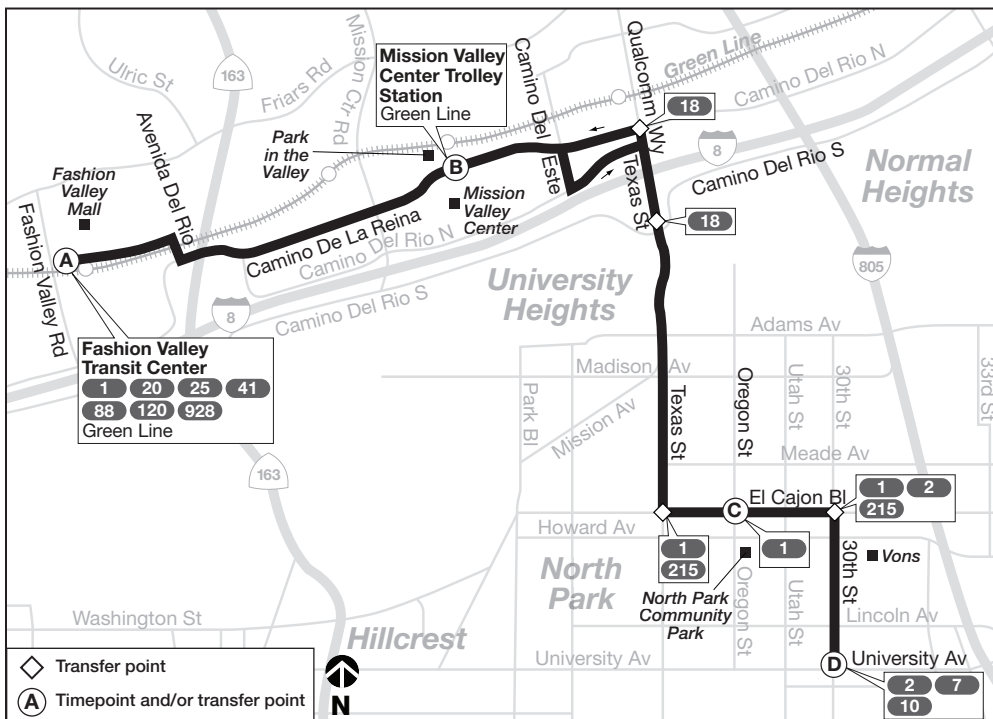

For more information, visit: / Para más información, visite: sdmts.com/fares

DIRECTORY / Directorio

MTS Information & Trip Planning MTS Información y planeo de viaje	511 or/ó (619) 233-3004
TTY/TDD (teletype for hearing impaired) Teletipo para sordos	(619) 234-5005 or/ó (888) 722-4889
InfoExpress (24-hour info via Touch-Tone phone) Información las 24 horas (vía teléfono de teclas)	(619) 685-4900
Customer Service / Suggestions Servicio al cliente / Sugerencias	(619) 557-4555
MTS Security MTS Seguridad	(619) 595-4960
Lost & Found Objetos extraviados	(619) 233-3004
Transit Store 12th & Imperial Transit Center M-F 8am-5pm	(619) 234-1060
For MTS online trip planning Planificación de viajes por Internet	sdmts.com

For more information on riding MTS services, pick up a Rider's Guide on a bus or at the Transit Store, or visit sdmts.com.

Para obtener más información sobre el uso de los servicios de MTS, recoja un 'Rider's Guide' en un autobús o en la Transit Store, o visita sdmts.com.

Thank you for riding MTS! ¡Gracias por viajar con MTS!

Effective JANUARY 30, 2022

6

Fashion Valley – North Park via Mission Valley

DESTINATIONS

- Fashion Valley Mall
- Mission Valley Center
- North Park Community Park
- Park in the Valley

TROLLEY CONNECTIONS

- Fashion Valley
- Mission Valley Center

01/22

sdmts.com

Route Alerts, Updated Schedules, Connections & More

Route 6 – Sunday / domingo

Mission Valley ➔ North Park

(A) Fashion Valley Transit Center DEPART	(B) Mission Valley Center	(C) El Cajon Bl. & Oregon St.	(D) 30th St. & University Av. ARRIVE
9:37a	9:44a	9:53a	10:00a
10:07	10:14	10:23	10:30
10:37	10:45	10:54	11:02
11:06	11:14	11:23	11:31
11:37	11:45	11:55	12:03p
12:07p	12:15p	12:26p	12:34
12:37	12:45	12:56	1:04
1:07	1:15	1:26	1:34
1:37	1:45	1:56	2:04
2:07	2:15	2:26	2:34
2:37	2:45	2:56	3:04
3:07	3:15	3:26	3:34
3:37	3:45	3:56	4:04
4:07	4:15	4:26	4:34
4:37	4:45	4:56	5:04
5:07	5:15	5:26	5:34
5:37	5:45	5:56	6:04
6:07	6:15	6:25	6:33
7:09	7:17	7:26	7:33
8:07	8:15	8:24	8:31

North Park ➔ Mission Valley

(D) 30th St. & University Av. DEPART	(C) El Cajon Bl. & Oregon St.	(B) Park in the Valley	(A) Fashion Valley Transit Center ARRIVE
7:34a	7:39a	7:48a	7:55a
8:14	8:19	8:28	8:35
9:00	9:05	9:15	9:22
9:30	9:35	9:45	9:52
10:02	10:07	10:17	10:25
10:35	10:40	10:50	10:58
11:05	11:10	11:20	11:28
11:35	11:40	11:51	11:59
12:05p	12:10p	12:21p	12:29p
12:36	12:41	12:52	1:00
1:06	1:11	1:22	1:30
1:36	1:41	1:52	2:00
2:06	2:11	2:22	2:30
2:36	2:41	2:52	3:00
3:06	3:11	3:22	3:30
3:36	3:41	3:52	4:00
4:06	4:11	4:22	4:30
4:36	4:41	4:52	5:00
5:06	5:11	5:22	5:30
5:36	5:41	5:52	6:00
6:37	6:42	6:52	7:00
7:35	7:40	7:49	7:57