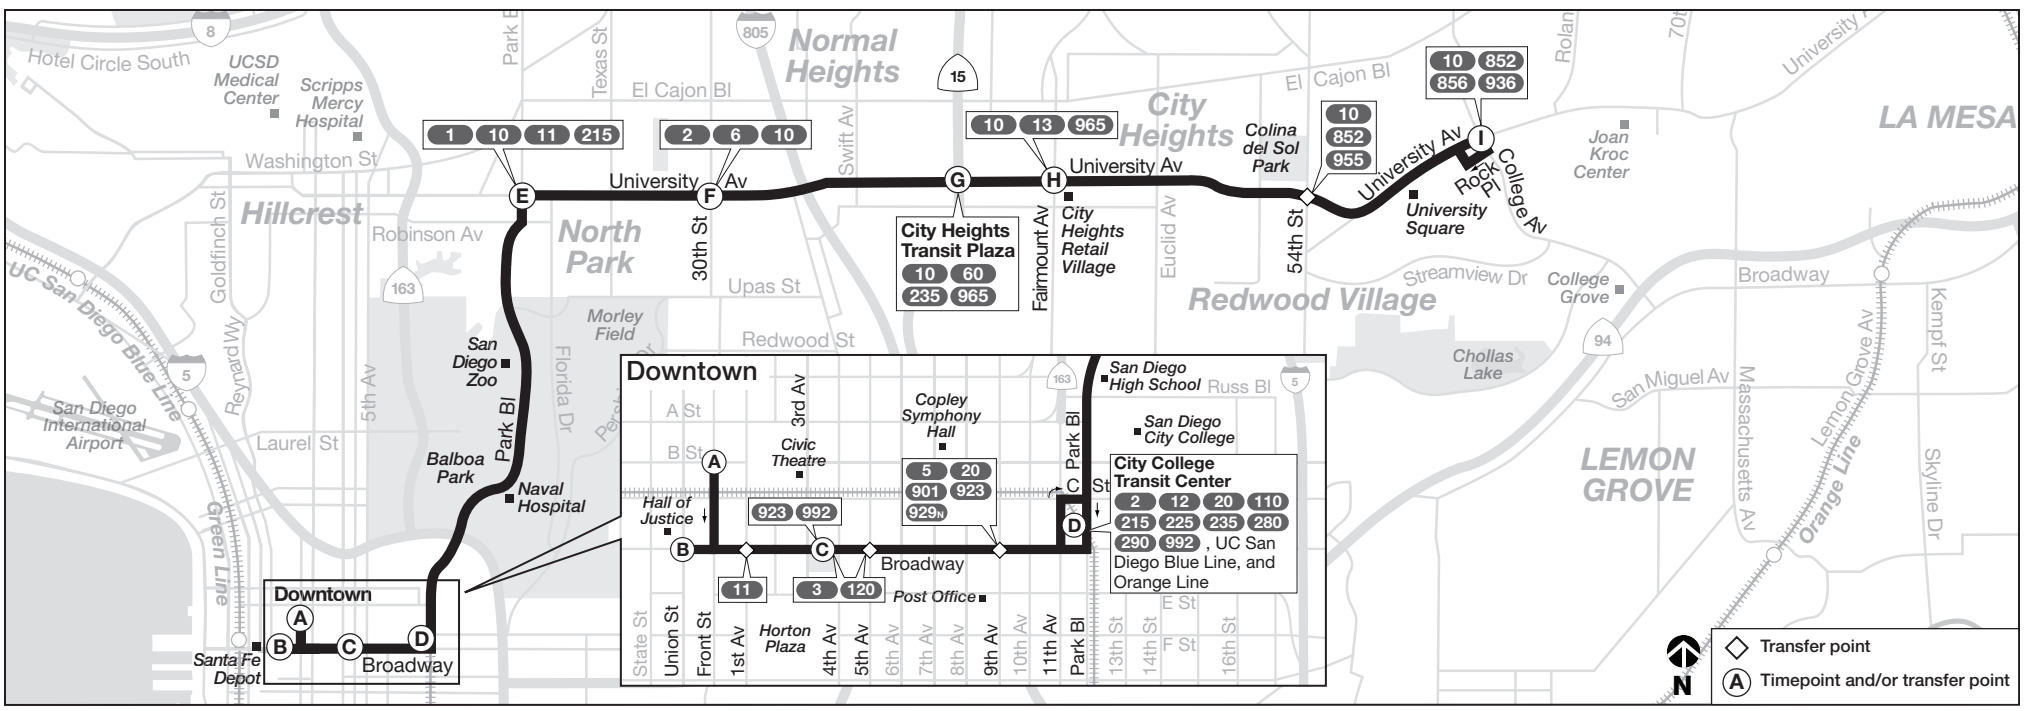

College Av. → City Heights → North Park → Downtown

(I) University Av. & College Av. DEPART	(H) University Av. & Fairmount Av.	(G) City Heights Transit Plaza @ 15 Fwy.	(F) University Av. & 30th St.	(E) Park Bl. & University Av.	(D) City College Trolley Sta. (Park Bl.)	(C) Broadway & 5th Av.	(B) Broadway & Union St. ARRIVE
—	—	4:23a	4:29a	4:34a	4:44a	4:48a	4:52a
4:25a	4:35a	4:39	4:45	4:50	5:00	5:04	5:08
4:41	4:51	4:55	5:01	5:06	5:16	5:20	5:24
4:59	5:09	5:13	5:19	5:24	5:34	5:38	5:42
5:15	5:25	5:29	5:35	5:40	5:50	5:54	5:58
5:30	5:41	5:45	5:52	5:57	6:07	6:11	6:15
5:42	5:53	5:57	6:04	6:09	6:19	6:23	6:27
5:54	6:05	6:09	6:17	6:22	6:33	6:37	6:41
6:06	6:17	6:21	6:29	6:35	6:47	6:51	6:55
6:18	6:30	6:34	6:42	6:48	7:01	7:05	7:10
6:30	6:43	6:47	6:56	7:02	7:15	7:19	7:24
6:42	6:55	6:59	7:08	7:14	7:28	7:32	7:38
6:54	7:08	7:13	7:22	7:28	7:42	7:46	7:52
7:06	7:22	7:28	7:37	7:44	7:58	8:02	8:08
7:18	7:34	7:40	7:49	7:56	8:10	8:14	8:20
7:30	7:46	7:52	8:01	8:08	8:22	8:26	8:32
7:42	7:58	8:04	8:13	8:20	8:34	8:38	8:44
7:56	8:15	8:15	8:24	8:31	8:45	8:49	8:55
8:07	8:21	8:26	8:35	8:42	8:56	9:00	9:06
8:19	8:33	8:38	8:47	8:54	9:08	9:12	9:18
8:31	8:45	8:50	8:59	9:06	9:20	9:24	9:30
8:43	8:57	9:02	9:11	9:18	9:32	9:36	9:42
8:55	9:09	9:14	9:23	9:30	9:44	9:48	9:54
9:07	9:21	9:26	9:35	9:42	9:56	10:00	10:06
9:19	9:33	9:38	9:47	9:54	10:08	10:12	10:18
9:31	9:45	9:50	9:59	10:06	10:20	10:24	10:30