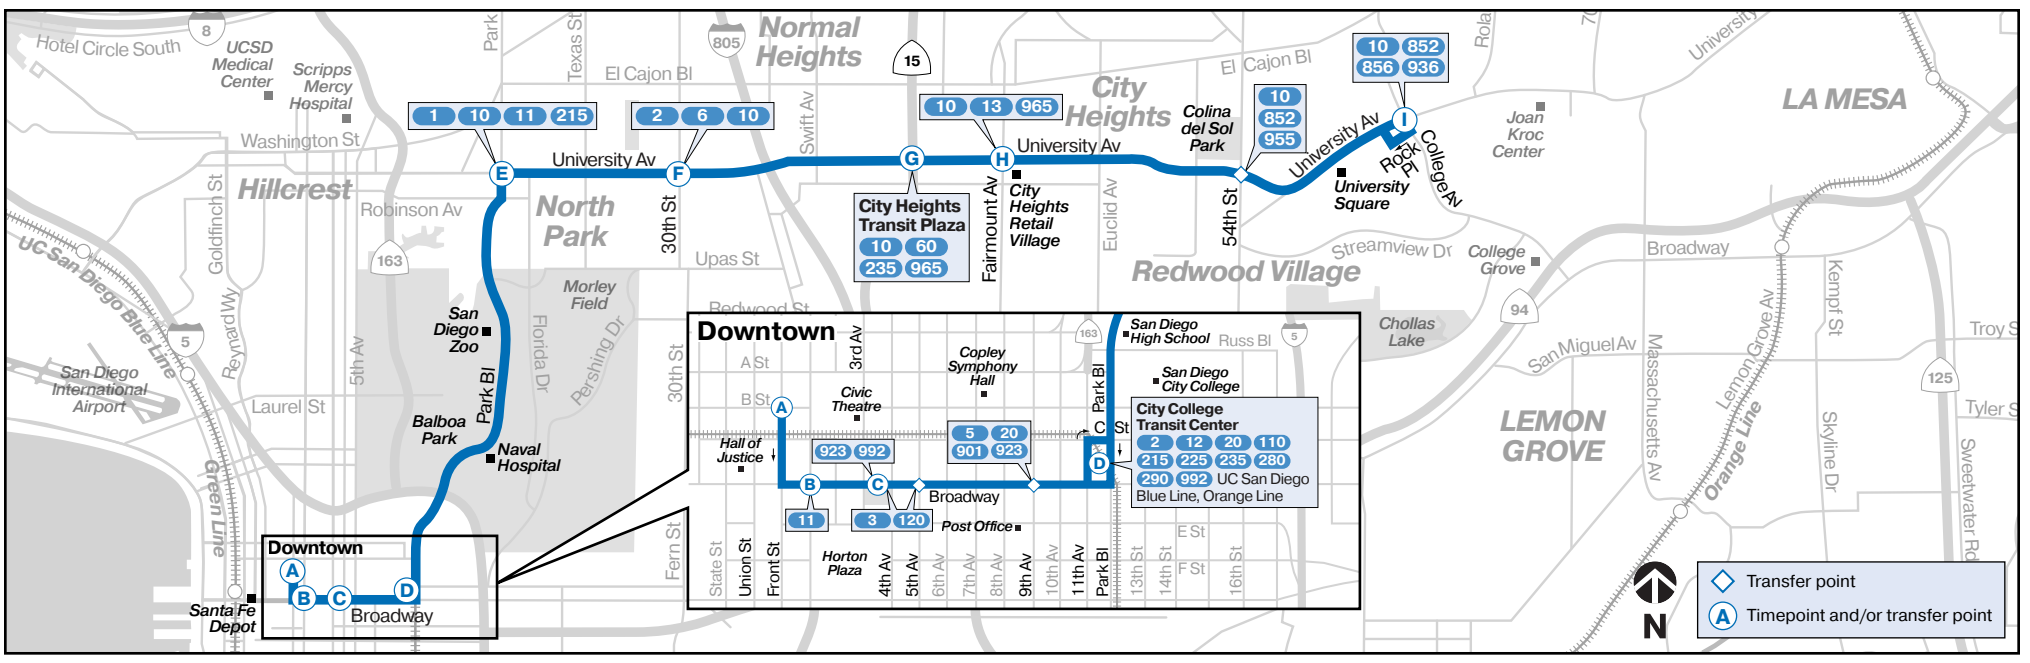

- Destinations**
- Balboa Park
 - San Diego Zoo
 - City College
 - City Heights Retail Village
 - City Heights Transit Plaza

- Trolley Connections**
- City College

Subject to change without notice
Sujeto a cambios sin previo aviso

University Avenue & College Avenue → Downtown San Diego

I	H	G	F	E	D	C	B
University Av. & College Av. DEPART	University Av. & Fairmount Av.	City Heights Transit Plaza & 15 Fwy.	University Av. & 30th St.	Park Bl. & University Av.	City College Transit Center (Park Bl.)	Broadway & 5th Av.	Broadway & 1st Av. ARRIVE
—	—	4:23a	4:29a	4:34a	4:44a	4:48a	4:51a
4:25a	4:35a	4:39	4:45	4:50	5:00	5:04	5:07
4:41	4:51	4:55	5:01	5:06	5:16	5:20	5:23
4:59	5:09	5:13	5:19	5:24	5:34	5:38	5:41
5:15	5:25	5:29	5:35	5:40	5:50	5:54	5:57
5:30	5:41	5:45	5:52	5:57	6:07	6:11	6:14
5:42	5:53	5:57	6:04	6:09	6:19	6:23	6:26
5:54	6:05	6:09	6:17	6:22	6:33	6:37	6:40
6:06	6:17	6:21	6:29	6:35	6:47	6:51	6:54
6:18	6:30	6:34	6:42	6:48	7:01	7:05	7:09
6:30	6:43	6:47	6:56	7:02	7:15	7:19	7:23
6:42	6:55	6:59	7:08	7:14	7:28	7:32	7:37
6:54	7:08	7:13	7:22	7:28	7:42	7:46	7:51
7:06	7:22	7:28	7:37	7:44	7:58	8:02	8:07
7:18	7:34	7:40	7:49	7:56	8:10	8:14	8:19
7:30	7:46	7:52	8:01	8:08	8:22	8:26	8:31
7:42	7:58	8:04	8:13	8:20	8:34	8:38	8:43
7:56	8:10	8:15	8:24	8:31	8:45	8:49	8:54
8:07	8:21	8:26	8:35	8:42	8:56	9:00	9:05
8:19	8:33	8:38	8:47	8:54	9:08	9:12	9:17
8:31	8:45	8:50	8:59	9:06	9:20	9:24	9:29
8:43	8:57	9:02	9:11	9:18	9:32	9:36	9:41
8:55	9:09	9:14	9:23	9:30	9:44	9:48	9:53
9:07	9:21	9:26	9:35	9:42	9:56	10:00	10:05
9:19	9:33	9:38	9:47	9:54	10:08	10:12	10:17
9:31	9:45	9:50	9:59	10:06	10:20	10:24	10:29
9:43	9:57	10:02	10:11	10:18	10:32	10:36	10:41
9:55	10:09	10:14	10:23	10:30	10:44	10:48	10:53
10:07	10:21	10:26	10:35	10:42	10:56	11:00	1