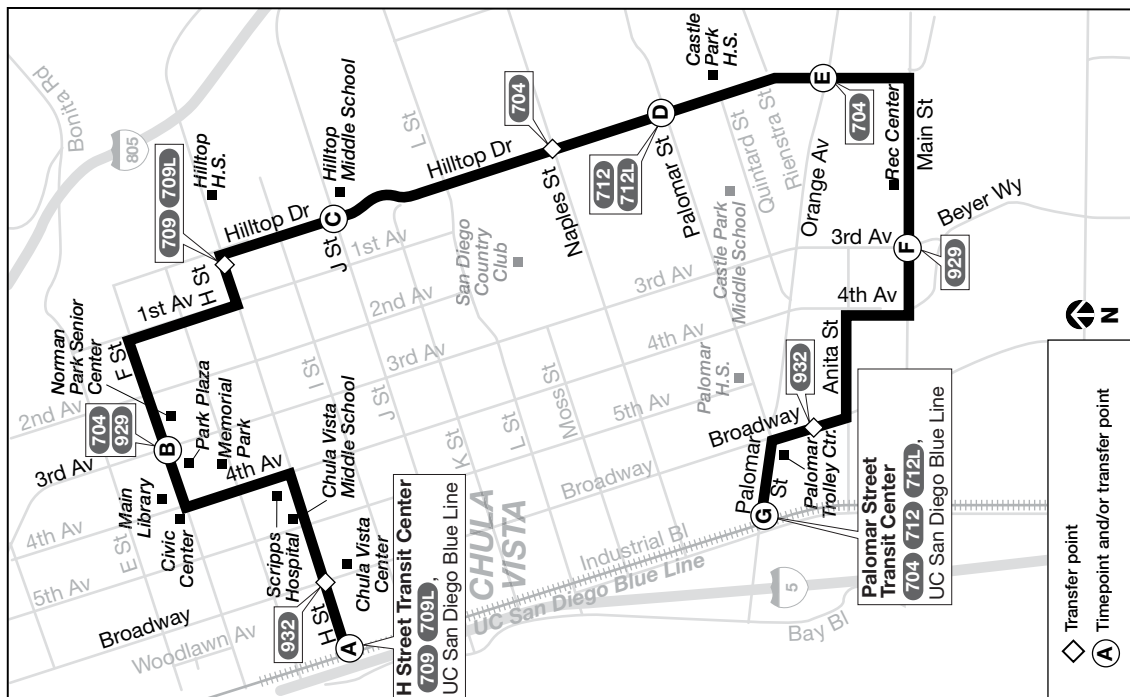

For more information, visit: / Para más información, visite: sdmts.com/fares

DIRECTORY / Directorio

MTS Information & Trip Planning MTS Información y planeo de viaje	511 or/ó (619) 233-3004
TTY/TDD (teletype for hearing impaired) Teletipo para sordos	(619) 234-5005 or/ó (888) 722-4889
InfoExpress (24-hour info via Touch-Tone phone) Información las 24 horas (vía teléfono de teclas)	(619) 685-4900
Customer Service / Suggestions Servicio al cliente / Sugerencias	(619) 557-4555
MTS Security MTS Seguridad	(619) 595-4960
Lost & Found Objetos extraviados	(619) 233-3004
Transit Store	(619) 234-1060 12th & Imperial Transit Center M-F 8am-5pm
For MTS online trip planning Planificación de viajes por Internet	sdmts.com

For more information on riding MTS services, pick up a Rider's Guide on a bus or at the Transit Store, or visit sdmts.com.

Para obtener más información sobre el uso de los servicios de MTS, recoja un 'Rider's Guide' en un autobús o en la Transit Store, o visita sdmts.com.

Thank you for riding MTS! ¡Gracias por viajar con MTS!

Effective JANUARY 30, 2021

701

H St. Transit Center –
Palomar Street Transit Center
via Main Street / Hilltop Drive / F St.

DESTINATIONS

- Civic Center
- Hilltop Drive
- Hilltop Middle/High Schools
- Main Library
- Scripps Hospital

TROLLEY CONNECTIONS

- H St.
- Palomar Street

01/22

sdmts.com

Route Alerts, Updated Schedules,
Connections & More

PRONTO

Always get the best fare!
¡Obtén siempre la mejor tarifa!

Get the Card.
Descarga la tarjeta.

Trolley ticket machines (cash, credit or debit)
Máquinas expendedoras de boletos (efectivo, tarjeta de crédito o debito)

Retail outlets
Establecimientos comerciales

Transit Store: 12th & Imperial Transit Center
Tienda Transit Store: Centro de Transporte 12th & Imperial

Get the app.
Descarga la aplicación.

Download on the App Store | GET IT ON Google Play

RidePRONTO.com **619-595-5636**

The schedules and other information shown in this timetable are subject to change. MTS does not assume responsibility for errors in timetables nor for any inconvenience caused by delayed buses. Los horarios e información que se indican en este itinerario están sujetos a cambios. MTS no asume responsabilidad por errores en los itinerarios, ni por ningún perjuicio que se origine por los autobuses demorados.

Alternative formats available upon request. Please call: (619) 557-4555
Formato alternativo disponible al preguntar. Favor de llamar: (619) 557-4555