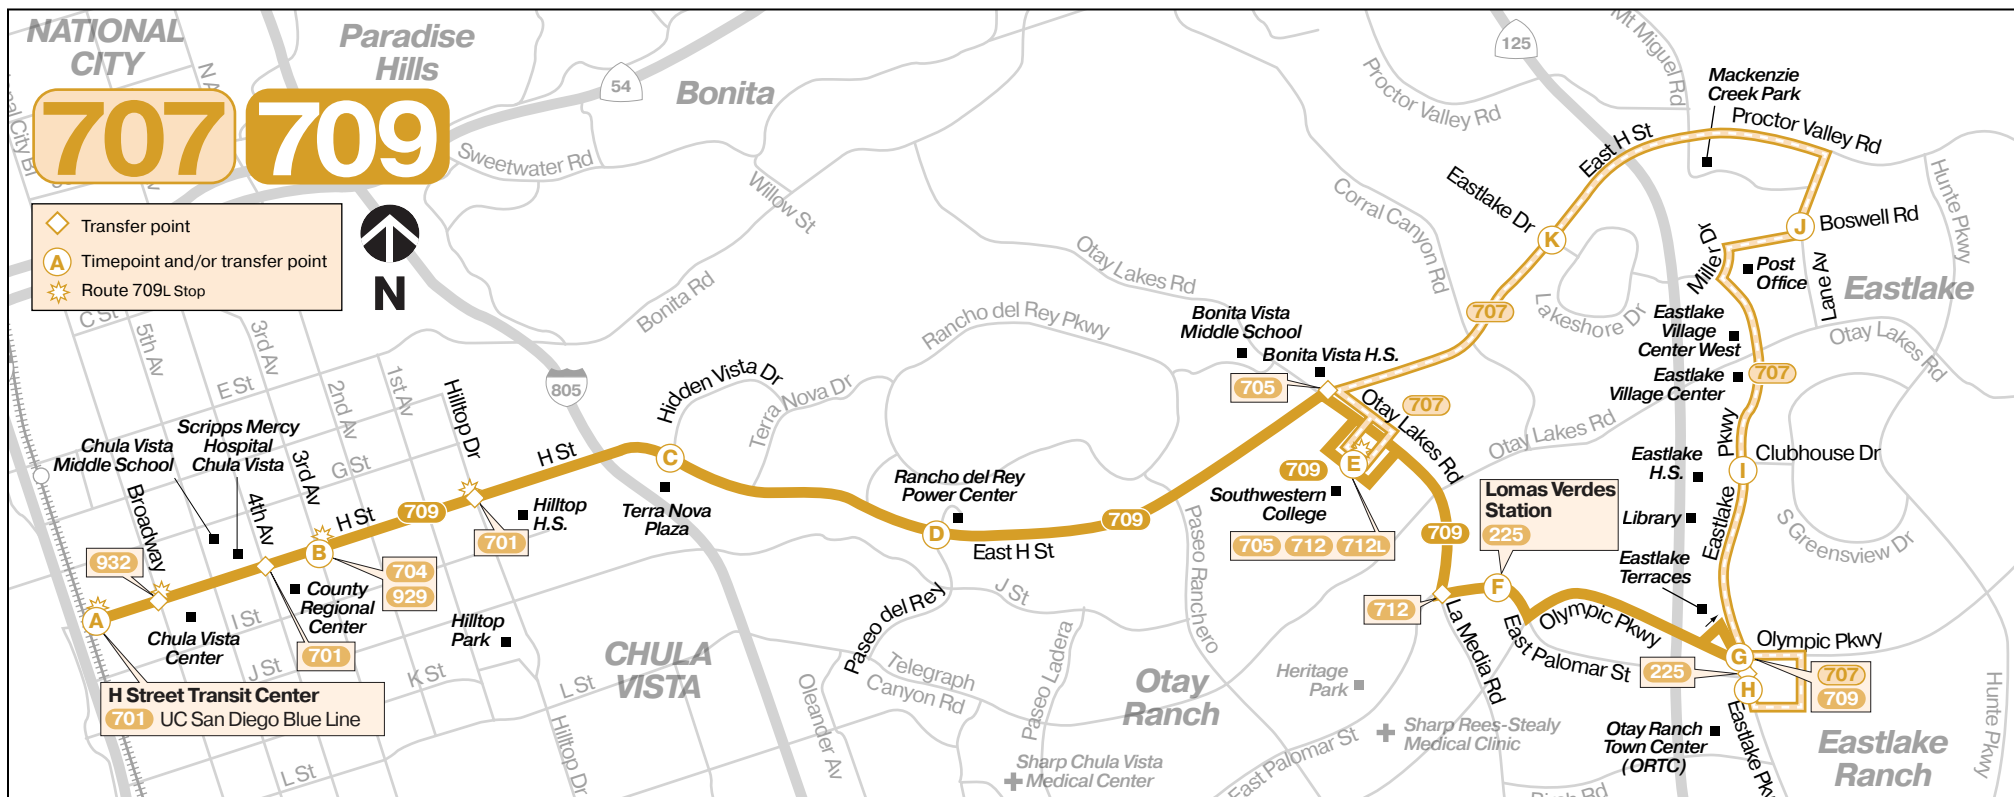

## 707 Monday through Friday • lunes a viernes

**Otay Ranch Town Center → Southwestern College**

H	I	J	K	E
Eastlake Pkwy. & Olympic Pkwy. (ORTC) DEPART	Eastlake Pkwy. & Clubhouse Dr.	Boswell Rd. & Lane Av.	East H St. & Eastlake Dr.	Southwestern College ARRIVE
5:49a	5:54a	6:00a	6:06a	6:14a
6:35	6:40	6:46	6:52	7:00
7:07	7:12	7:18	7:24	7:32
7:37	7:42	7:48	7:54	8:02
8:07	8:12	8:18	8:24	8:32
8:37	8:42	8:48	8:54	9:02
9:10	9:15	9:21	9:27	9:35
9:48	9:53	9:59	10:05	10:13
10:48	10:53	10:59	11:05	11:13
11:48	11:53	11:59	12:05p	12:13p
12:48p	12:53p	12:59p	1:05	1:13
1:38	1:44	1:50	1:56	2:05
2:08	2:14	2:20	2:26	2:35
2:37	2:43	2:49	2:55	3:04
3:03	3:09	3:15	3:21	3:30
3:29	3:35	3:41	3:47	3:56
3:59	4:05	4:11	4:17	4:26
4:29	4:35	4:41	4:47	4:56
5:02	5:08	5:14	5:20	5:29
5:32	5:38	5:44	5:50	5:59
6:27	6:33	6:39	6:45	6:54
7:15	7:30	7:26	7:32	7:40