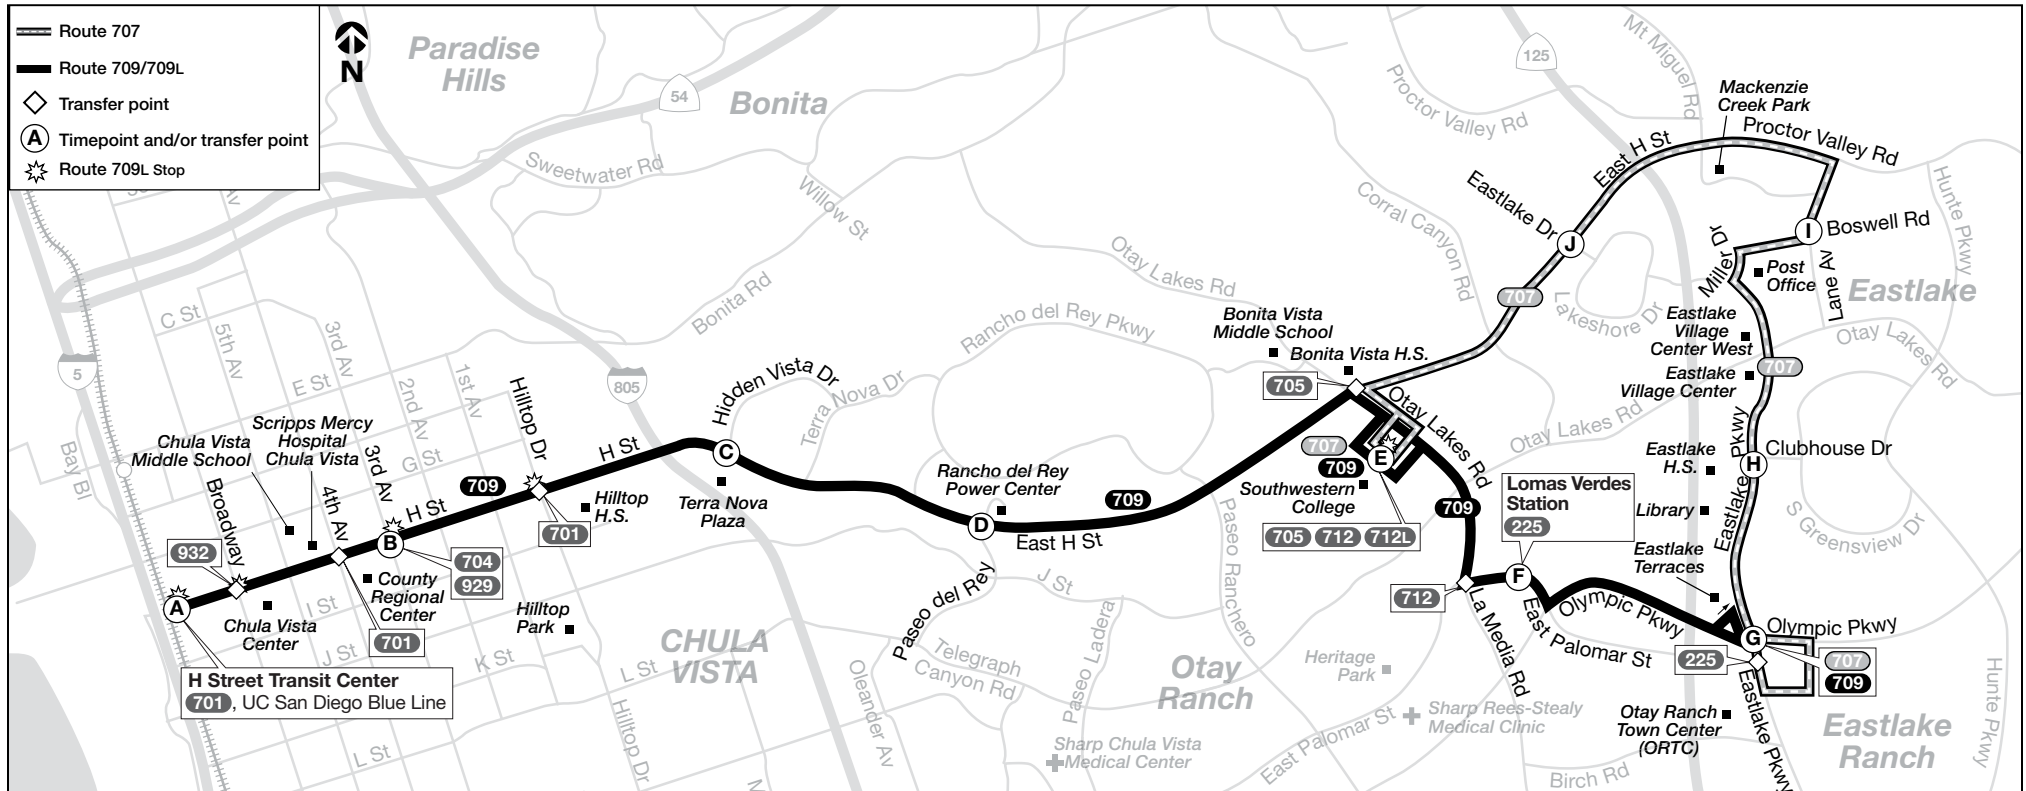

For more information on riding MTS services, pick up a Rider's Guide on a bus or at the Transit Store, or visit sdmts.com.

Para obtener más información sobre el uso de los servicios de MTS, recoja un 'Rider's Guide' en un autobús o en la Transit Store, o visita a sdmts.com.

Thank you for riding MTS! ¡Gracias por viajar con MTS!

Effective NOVEMBER 21, 2021

707

709

Southwestern College – H St. Transit Center
Otay Ranch Town Center Eastlake
via East H St. / Eastlake Pkwy via Southwestern College

DESTINATIONS

- Bonita Vista High School
- Eastlake High School (707)
- Eastlake Village Center (707)
- Hilltop High School (709)
- Otay Ranch Town Center
- Scripps Hospital (709)
- Southwestern College

TROLLEY CONNECTIONS
• H St.

sdmts.com

Route Alerts, Updated Schedules,
Connections & More

Alternative formats available upon request. Please call: (619) 557-4555 / Formato alternativo disponible al preguntar. Favor de llamar: (619) 557-4555

Route 707 – Monday through Friday / Lunes a viernes

Otay Ranch Town Center → Southwestern College

(G)	(H)	(I)	(J)	(E)
Eastlake Pkwy. & Olympic Pkwy. (ORTC) DEPART	Eastlake Pkwy. & Clubhouse Dr. DEPART	Boswell Rd. & Lane Av. DEPART	East H St. & Eastlake Dr. DEPART	Southwestern College ARRIVE
5:02a	5:07a	5:13a	5:19a	5:27a
5:49	5:54	6:00	6:06	6:14
6:35	6:40	6:46	6:52	7:00
7:07	7:12	7:18	7:24	7:32
7:37	7:42	7:48	7:54	8:02
8:07	8:12	8:18	8:24	8:32
8:37	8:42	8:48	8:54	9:02
9:07	9:12	9:18	9:24	9:32
9:37	9:42	9:48	9:54	10:02
10:07	10:12	10:18	10:24	10:32
10:37	10:42	10:48	10:54	11:02
11:07	11:12	11:18	11:24	11:32
11:37	11:42	11:48	11:54	12:02p
12:07p	12:12p	12:18p	12:24p	12:32
12:36	12:41	12:47	12:53	1:01
1:06	1:11	1:17	1:23	1:31
1:38	1:44	1:50	1:56	2:05
2:08	2:14	2:20	2:26	2:35
2:37	2:43	2:49	2:55	3:04
3:03	3:09	3:15	3:21	3:30
3:29	3:35	3:41	3:47	3:56
3:59	4:05	4:11	4:17	4:26
4:29	4:35	4:41	4:47	4:56
5:02	5:08	5:14	5:20	5:29
5:32	5:38	5:44	5:50	5:59
6:02	6:08	6:14	6:20	6:29
6:27	6:33	6:39	6:45	6:54
7:14	7:19	7:25	7:31	7:39

Southwestern College → Otay Ranch Town Center

(E)	(J)	(I)	(H)	(G)
Southwestern College DEPART	East H St. & Eastlake Dr. DEPART	Boswell Rd. & Lane Av. DEPART	Eastlake Pkwy. & Clubhouse Dr. DEPART	Eastlake Pkwy. & Olympic Pkwy. (ORTC) ARRIVE
6:31a	6:36a	6:43a	6:50a	6:56a
7:02	7:07	7:14	7:21	7:27
7:32	7:37	7:44	7:51	7:57
8:02	8:07	8:14	8:21	8:27
8:32	8:37	8:44	8:51	8:57
9:02	9:07	9:14	9:21	9:27
9:26	9:31	9:38	9:45	9:51
9:49	9:54	10:01	10:08	10:14
10:19	10:24	10:31	10:38	10:44
10:49	10:54	11:01	11:08	11:14
11:19	11:24	11:31	11:38	11:44
11:49	11:54	12:01p	12:08p	12:14p
12:19p	12:24p	12:31	12:38p	12:44
1:20	1:25	1:32	1:39	1:45
1:50	1:55	2:02	2:09	2:15
2:20	2:25	2:32	2:39	2:45
2:50	2:55	3:02	3:09	3:15
3:20	3:25	3:32	3:39	3:45
3:49	3:54	4:01	4:08	4:14
4:19	4:24	4:31	4:38	4:44
4:49	4:54	5:01	5:08	5:14
5:19	5:24	5:31	5:38	5:44
5:47	5:52	5:59	6:06	6:12
6:17	6:22	6:29	6:36	6:42
6:44	6:49	6:56	7:03	7:09
7:23	7:28	7:35	7:42	7:48

Route 707 does not operate on weekends or on the following holidays and observed holidays
La ruta 707 no ofrece servicio durante el fin de semana ó durante los siguientes días festivos y feriados observados

>>> New Year's Day, Presidents' Day, Memorial Day, Independence Day, Labor Day, Thanksgiving, Christmas

PRONTO

Always get
the best fare!
¡Obtén siempre la
mejor tarifa!

Get the Card.
Descarga la tarjeta.

Trolley ticket machines
(cash, credit or debit)
Máquinas expendedoras de boletos
(efectivo, tarjeta de crédito o debito)

Retail outlets
Establecimientos comerciales

Transit Store: 12th & Imperial Transit Center
Tienda Transit Store: Centro de Transporte 12th & Imperial

Get the app.
Descarga la aplicación.

RidePRONTO.com

619-595-5636