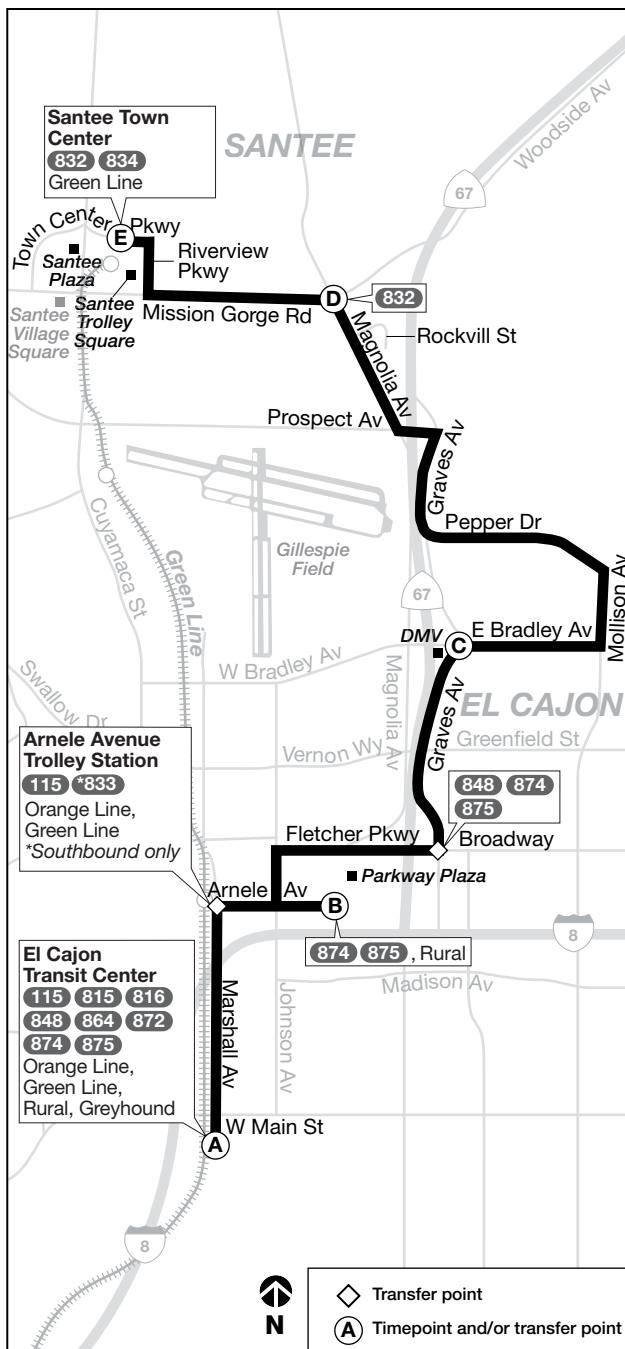

For more information, visit: / Para más información, visite: sdmts.com/fares

DIRECTORY / Directorio

MTS Information & Trip Planning MTS Información y planeo de viaje	511 or/ó (619) 233-3004
TTY/TDD (teletype for hearing impaired) Teletipo para sordos	(619) 234-5005 or/ó (888) 722-4889
InfoExpress (24-hour info via Touch-Tone phone) Información las 24 horas (via teléfono de teclas)	(619) 685-4900
Customer Service / Suggestions Servicio al cliente / Sugerencias	(619) 557-4555
MTS Security MTS Seguridad	(619) 595-4960
Lost & Found Objetos extraviados	(619) 233-3004
Transit Store	(619) 234-1060 12th & Imperial Transit Center M-F 8am-5pm

For MTS online trip planning sdmts.com
Planificación de viajes por Internet

For more information on riding MTS services, pick up a Rider's Guide on a bus or at the Transit Store, or visit sdmts.com.

Para obtener más información sobre el uso de los servicios de MTS, recoja un 'Rider's Guide' en un autobús o en la Transit Store, o visita a sdmts.com.

Thank you for riding MTS! ¡Gracias por viajar con MTS!

**Freebies ♥ Contests
Events ♥ News ♥ Fun**

We LOVE our riders and as part of giving back, we're starting a new program for YOU! Just by staying in touch with us via email you'll get exclusive sweepstakes, news, events, plus transit lifestyle tips.

Join Today!
sdmts.com/RiderInsider

Sponsored by

The schedules and other information shown in this timetable are subject to change. MTS does not assume responsibility for errors in timetables nor for any inconvenience caused by delayed buses.

Los horarios e información que se indican en este itinerario están sujetos a cambios. MTS no asume responsabilidad por errores en los itinerarios, ni por ningún perjuicio que se origine por los autobuses demorados.