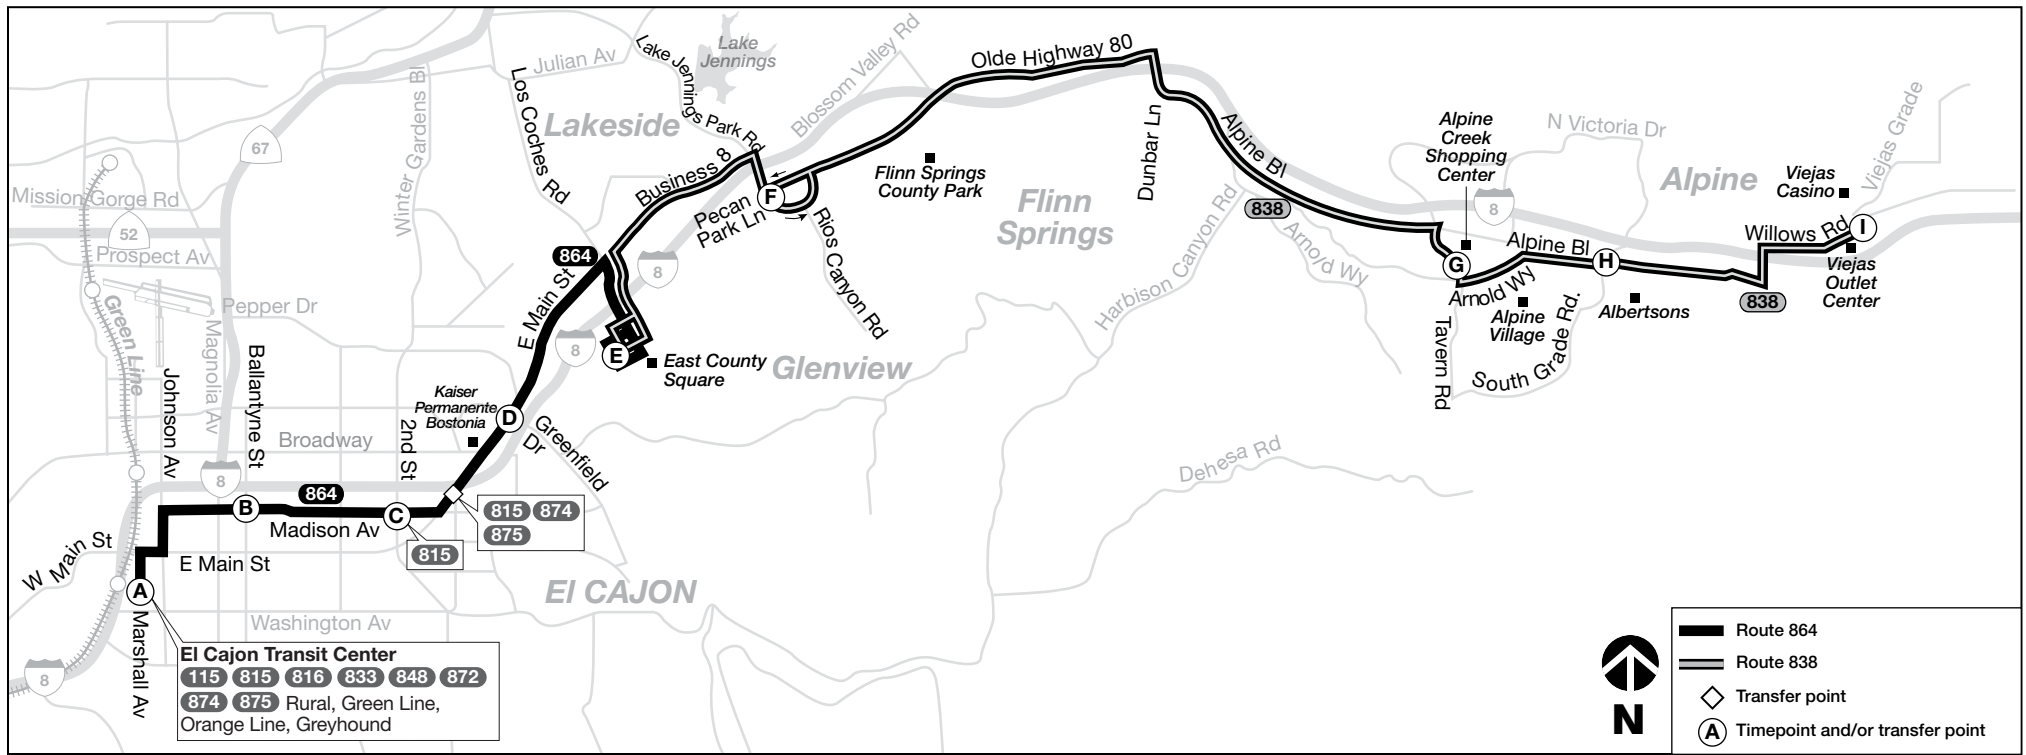

For more information on riding MTS services, pick up a Rider's Guide on a bus or at the Transit Store, or visit sdmts.com.

Para obtener más información sobre el uso de los servicios de MTS, recoja un 'Rider's Guide' en un autobús o en la Transit Store, o visita a sdmts.com.

Thank you for riding MTS! ¡Gracias por viajar con MTS!

Effective SEPTEMBER 1, 2021

838

864

East County Sq –
Viejas
via Alpine

El Cajon Transit Center –
East County Square
via Madison Avenue

DESTINATIONS

- Alpine Creek Shopping Center (838)
- East County Square
- Kaiser Permanente Bostonia (864)
- Viejas Casino & Outlets (838)

TROLLEY CONNECTIONS
• El Cajon

sdmts.com

Route Alerts, Updated Schedules,
Connections & More

Alternative formats available upon request. Please call: (619) 557-4555 / Formato alternativo disponible al preguntar. Favor de llamar: (619) 557-4555

The schedules and other information shown in this timetable are subject to change. MTS does not assume responsibility for errors in timetables nor for any inconvenience caused by delayed buses. Los horarios e información que se indican en este itinerario están sujetos a cambios. MTS no asume responsabilidad por errores en los itinerarios, ni por ningún perjuicio que se origine por los autobuses demorados.

Route 838 – Monday through Friday / lunes a viernes

East County Square ➔ Alpine ➔ Viejas

(E) East County Square DEPART	(F) Old Hwy. 80 & Pecan Park Ln.	(G) Tavern Rd. & Arnold Wy.	(H) Alpine Bl. & South Grade Rd.	(I) Viejas Reservation ARRIVE
5:49a	5:56a	6:11a	6:16a	6:23a
6:51	6:58	7:13	7:18	7:25
7:52	8:00	8:16	8:22	8:29
8:54	9:02	9:18	9:24	9:31
9:54	10:02	10:18	10:24	10:31
10:57	11:05	11:21	11:27	11:34
11:57	12:05p	12:21p	12:27p	12:34p
12:57p	1:05	1:21	1:27	1:34
1:57	2:06	2:22	2:29	2:36
2:57	3:07	3:23	3:30	3:37
3:57	4:07	4:23	4:30	4:37
4:57	5:07	5:23	5:30	5:37
5:57	6:07	6:23	6:30	6:37
6:54	7:03	7:19	7:25	7:32
7:54	8:02	8:17	8:22	8:29

Viejas ➔ Alpine ➔ East County Square

(I) Viejas Reservation DEPART	(H) Alpine Bl. & South Grade Rd.	(G) Tavern Rd. & Arnold Wy.	(F) Old Hwy. 80 & Pecan Park Ln.	(E) East County Square ARRIVE
5:05a	5:10a	5:15a	5:29a	5:39a
6:05	6:10	6:16	6:31	6:42
7:05	7:10	7:16	7:31	7:42
8:07	8:12	8:18	8:33	8:44
9:07	9:12	9:18	9:33	9:44
10:07	10:12	10:18	10:33	10:44
11:07	11:12	11:18	11:33	11:44
12:05p	12:10p	12:17p	12:32p	12:44p
1:05	1:10	1:17	1:32	1:44
2:05	2:10	2:17	2:32	2:44
3:05	3:10	3:17	3:32	3:44
4:05	4:10	4:17	4:32	4:44
5:05	5:10	5:17	5:32	5:44
6:05	6:10	6:16	6:31	6:42
7:05	7:10	7:16	7:31	7:42
8:08	8:13	8:18	8:32	8:42

Route 838 – Saturday and Sunday / sábado y domingo

East County Square ➔ Alpine ➔ Viejas

(E) East County Square DEPART	(F) Old Hwy. 80 & Pecan Park Ln.	(G) Tavern Rd. & Arnold Wy.	(H) Alpine Bl. & South Grade Rd.	(I) Viejas Reservation ARRIVE
6:51a	6:58a	7:13a	7:18a	7:25a
7:52	8:00	8:15	8:20	8:27
8:54	9:02	9:18	9:24	9:31
9:54	10:02	10:18	10:24	10:31
10:57	11:05	11:21	11:27	11:34
11:57	12:05p	12:21p	12:27p	12:34p
12:57p	1:05	1:21	1:27	1:34
1:57	2:06	2:22	2:29	2:36
2:57	3:06	3:22	3:29	3:36
3:57	4:06	4:22	4:29	4:36
4:57	5:06	5:22	5:29	5:36
5:57	6:06	6:22	6:29	6:36
6:54	7:02	7:18	7:24	7:31

Viejas ➔ Alpine ➔ East County Square

(I) Viejas Reservation DEPART	(H) Alpine Bl. & South Grade Rd.	(G) Tavern Rd. & Arnold Wy.	(F) Old Hwy. 80 & Pecan Park Ln.	(E) East County Square ARRIVE
7:05a	7:10a	7:16a	7:31a	7:42a
8:07	8:12	8:18	8:33	8:44
9:07	9:12	9:18	9:33	9:44
10:07	10:12	10:18	10:33	10:44
11:07	11:12	11:18	11:33	11:44
12:05p	12:10p	12:17p	12:32p	12:44p
1:05	1:10	1:17	1:32	1:44
2:05	2:10	2:17	2:32	2:44
3:05	3:10	3:17	3:32	3:44
4:05	4:10	4:17	4:32	4:44
5:05	5:10	5:17	5:32	5:44
6:05	6:10	6:16	6:31	6:42
7:05	7:10	7:16	7:31	7:42

A Saturday or Sunday schedule will be operated on the following holidays and observed holidays
Se operará con horario de sábado o domingo durante los siguientes días festivos y feriados observados