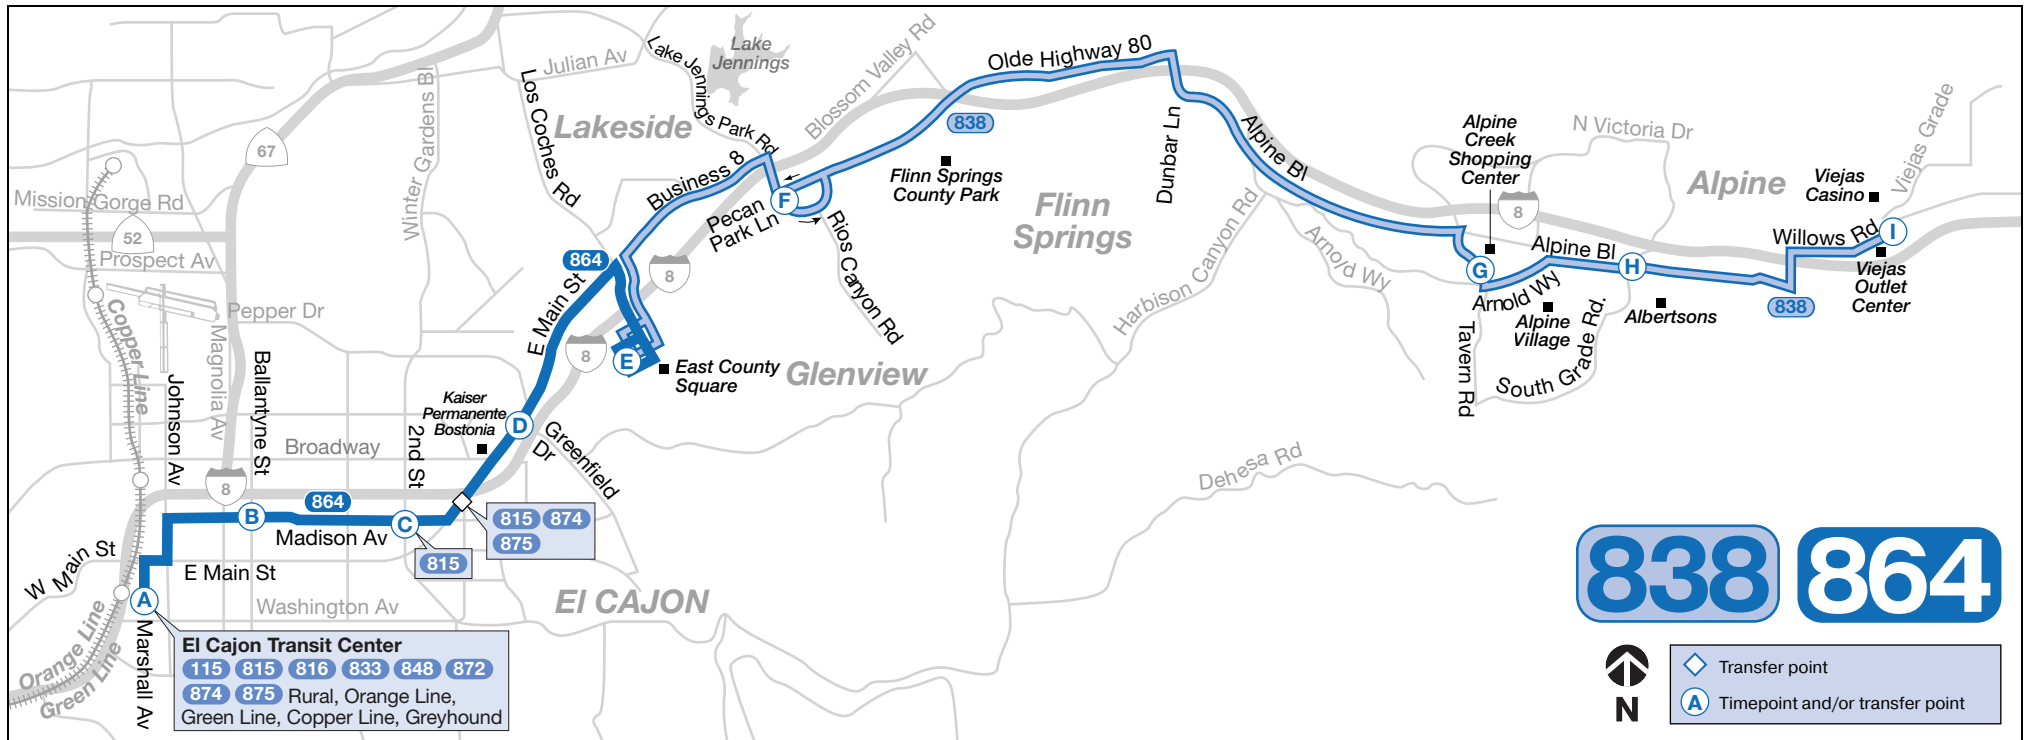

Trolley Connections

- El Cajon

Bus Routes

Subject to change without notice
Sujeto a cambios sin previo aviso

838 Monday through Friday • lunes a viernes

East County Square → Viejas				
E	F	G	H	I
East County Square DEPART	Old Hwy. 80 & Pecan Park Ln.	Tavern Rd. & Arnold Wy.	Alpine Bl. & South Grade Rd.	Viejas ARRIVE
5:49a	5:56a	6:11a	6:16a	6:23a
6:51	6:58	7:13	7:18	7:25
7:52	8:00	8:16	8:22	8:29
8:54	9:02	9:18	9:24	9:31
9:54	10:02	10:18	10:24	10:31
10:57	11:05	11:21	11:27	11:34
11:57	12:05p	12:21p	12:27p	12:34p
12:57p	1:05	1:21	1:27	1:34
1:57	2:06	2:22	2:29	2:36
2:57	3:07	3:23	3:30	3:37
3:57	4:07	4:23	4:30	4:37
4:57	5:07	5:23	5:30	5:37
5:57	6:07	6:23	6:30	6:37
6:54	7:03	7:19	7:25	7:32
7:54	8:02	8:17	8:22	8:29

Viejas → East County Square				
I	H	G	F	E
Viejas DEPART	Alpine Bl. & South Grade Rd.	Tavern Rd. & Arnold Wy.	Old Hwy. 80 & Pecan Park Ln.	East County Square ARRIVE
5:05a	5:10a	5:15a	5:29a	5:39a
6:05	6:10	6:16	6:31	6:42
7:05	7:10	7:16	7:31	7:42
8:07	8:12	8:18	8:33	8:44
9:07	9:12	9:18	9:33	9:44
10:07	10:12	10:18	10:33	10:44
11:07	11:12	11:18	11:33	11:44
12:05p	12:10p	12:17p	12:32p	12:44p
1:05	1:10	1:17	1:32	1:44
2:05	2:10	2:17	2:32	2:44
3:05	3:10	3:17	3:32	3:44
4:05	4:10	4:17	4:32	4:44
5:05	5:10	5:17	5:32	5:44
6:05	6:10	6:16	6:31	6:42
7:05	7:10	7:16	7:31	7:42
8:08	8:13	8:18	8:32	8:42

838 Saturday and Sunday • sábado y domingo

East County Square → Viejas				
E	F	G	H	I
East County Square DEPART	Old Hwy. 80 & Pecan Park Ln.	Tavern Rd. & Arnold Wy.	Alpine Bl. & South Grade Rd.	Viejas ARRIVE
6:51a	6:58a	7:13a	7:18a	7:25a
7:52	8:00	8:15	8:20	8:27
8:54	9:02	9:18	9:24	9:31
9:54	10:02	10:18	10:24	10:31
10:57	11:05	11:21	11:27	11:34
11:57	12:05p	12:21p	12:27p	12:34p
12:57p	1:05	1:21	1:27	1:34
1:57	2:06	2:22	2:29	2:36
2:57	3:06	3:22	3:29	3:36
3:57	4:06	4:22	4:29	4:36
4:57	5:06	5:22	5:29	5:36
5:57	6:06	6:22	6:29	6:36
6:54	7:02	7:18	7:24	7:31