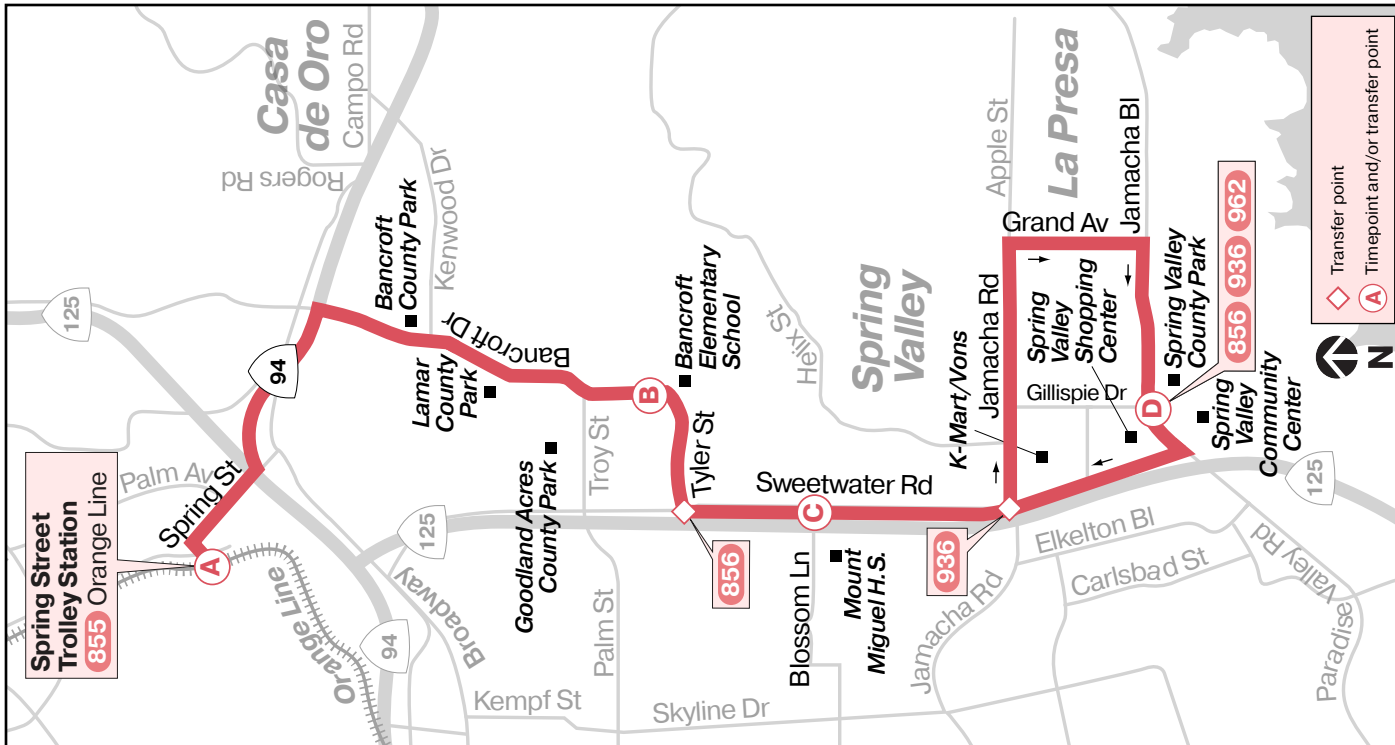

PRONTO

Easy transit fare. Get a card or download the app.

¡Tarifa de transporte fácil! Obtén una tarjeta o descarga la aplicación.

RidePRONTO.com • 619-595-5636

All timetables are available online

Todos los horarios están disponibles en línea.

sdmts.com/timetables

Real Time Arrivals

Download the free OneBusAway app.

Llegadas en tiempo real. Descarga la aplicación gratuita OneBusAway.

sdmts.com/oba

MTS Security
MTS Seguridad 619-595-4960

MTS Information & Trip Planning
MTS Información y planeo de viaje 619-233-3004

Customer Service / Suggestions
Servicio al cliente / Sugerencias 619-557-4555

Lost and Found
Objetos extraviados 619-233-3004

Transit Store
12th & Imperial Transit Center
M-F / L-V 8am-5pm 619-234-1060

TTY/TDD
(teletype for hearing impaired)
Teletipo para sordos 619-234-5005
888-722-4889

Buses on all MTS routes are accessible via lift or ramp.
Autobuses en todas las rutas de MTS son accesibles mediante un ascensor o rampa.

Alternative formats available upon request. Call: (619) 557-4555.
Formato alternativo disponible al preguntar. Llamar: (619) 557-4555.

Destinations

- La Presa
- Mt. Miguel High School
- Spring Valley
- Spring Valley Community Center
- Spring Valley Shopping Center

Trolley Connections

- Spring Street

Subject to change without notice
Sujeto a cambios sin previo aviso