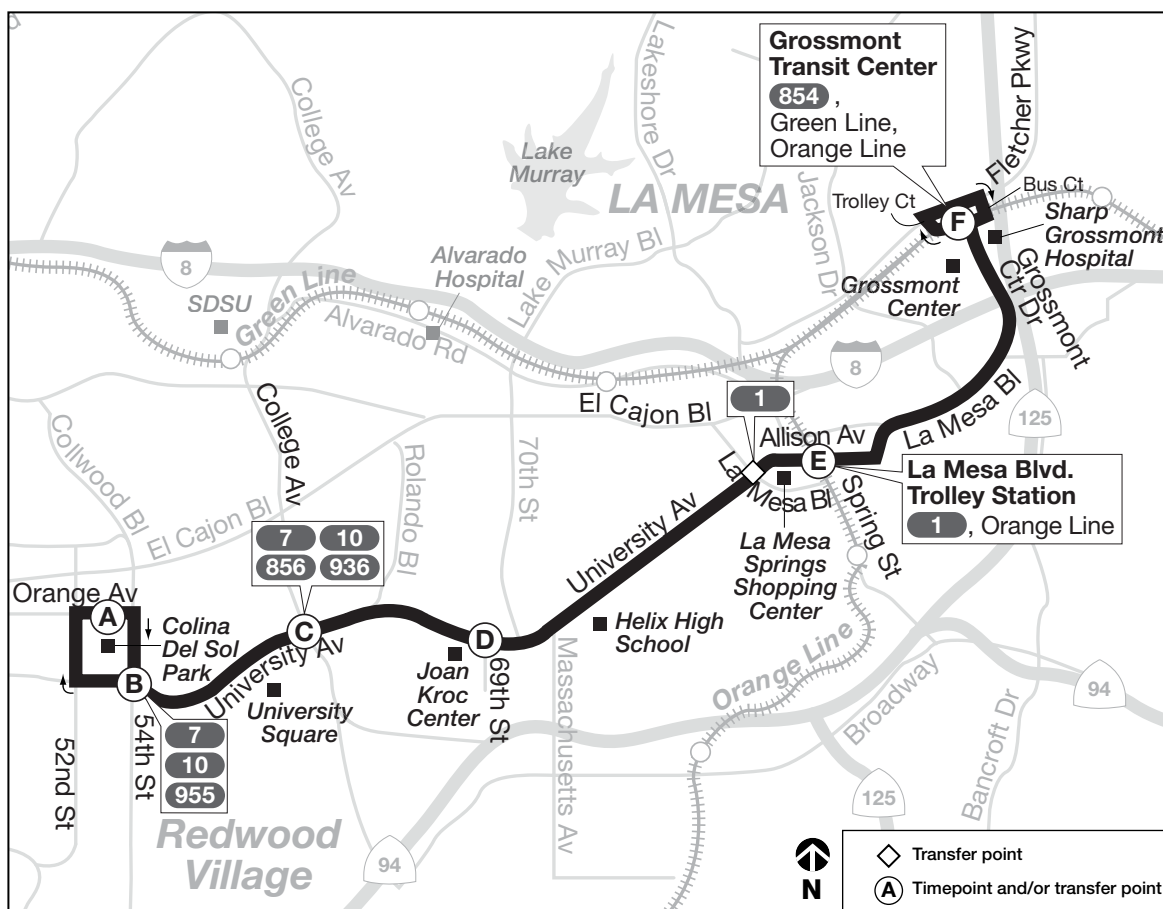

For MTS online trip planning
Planificación de viajes por Internet sdmts.com

For more information on riding MTS services, pick up a Rider's Guide on a bus or at the Transit Store, or visit sdmts.com.

Para obtener más información sobre el uso de los servicios de MTS, recoja un 'Rider's Guide' en un autobús o en la Transit Store, o visita a sdmts.com.

Thank you for riding MTS! ¡Gracias por viajar con MTS!

Effective SEPTEMBER 1, 2021

852

University Avenue / 54th St. –
Grossmont Transit Center
via University Avenue

DESTINATIONS

- Colina Del Sol Park
- Downtown La Mesa
- Grossmont Center
- Joan Kroc Center
- Sharp Grossmont Hospital

TROLLEY CONNECTIONS

- La Mesa Boulevard
- Grossmont

09/21

sdmts.com

Route Alerts, Updated Schedules,
Connections & More

Alternative formats available upon request. Please call: (619) 557-4555 / Formato alternativo disponible al preguntar. Favor de llamar: (619) 557-4555

Rider Insider

Freebies ♥ Contests Events ♥ News ♥ Fun

We LOVE our riders and as part of giving back, we're starting a new program for YOU! Just by staying in touch with us via email you'll get exclusive sweepstakes, news, events, plus transit lifestyle tips.

Join Today!
sdmts.com/RiderInsider

Sponsored by

The schedules and other information shown in this timetable are subject to change. MTS does not assume responsibility for errors in timetables nor for any inconvenience caused by delayed buses. Los horarios e información que se indican en este itinerario están sujetos a cambios. MTS no asume responsabilidad por errores en los itinerarios, ni por ningún perjuicio que se origine por los autobuses demorados.

Route 852 – Sunday / domingo

Redwood Village → La Mesa → Grossmont

(A) Orange Av. & 54th St. DEPART	(B) University Av. & 54th St.	(C) University Av. & College Av.	(D) University Av. & 69th St.	(E) La Mesa Bl. Trolley Station	(F) Grossmont Transit Ctr. ARRIVE
6:33a	6:35a	6:38a	6:41a	6:50a	7:00a
7:01	7:03	7:07	7:10	7:20	7:31
7:31	7:33	7:37	7:40	7:50	8:01
8:01	8:03	8:07	8:10	8:20	8:31
8:30	8:32	8:37	8:40	8:50	9:02
9:00	9:02	9:07	9:10	9:20	9:32
9:29	9:31	9:36	9:39	9:50	10:03
9:59	10:01	10:06	10:09	10:20	10:33
10:29	10:31	10:36	10:39	10:50	11:03
11:01	11:03	11:08	11:11	11:22	11:35
11:31	11:33	11:38	11:41	11:52	12:05p
12:01p	12:03p	12:08p	12:11p	12:22p	12:35
12:31	12:33	12:38	12:41	12:52	1:05
1:01	1:03	1:08	1:11	1:22	1:35
1:31	1:33	1:38	1:41	1:52	2:05
2:01	2:03	2:08	2:11	2:22	2:35
2:31	2:33	2:38	2:41	2:52	3:05
3:01	3:03	3:08	3:11	3:22	3:35
3:31	3:33	3:38	3:41	3:52	4:05
4:01	4:03	4:08	4:11	4:22	4:35
4:31	4:33	4:38	4:41	4:52	5:05
5:01	5:03	5:08	5:11	5:22	5:35
5:31	5:33	5:38	5:41	5:52	6:05
6:01	6:03	6:08	6:11	6:21	6:33
6:31	6:33	6:37	6:40	6:50	7:00
7:01	7:03	7:07	7:10	7:20	7:30
7:31	7:33	7:37	7:40	7:50	8:00
8:01	8:03	8:07	8:10	8:20	8:30
8:31	8:33	8:37	8:40	8:50	9:00
9:01	9:03	9:07	9:10	9:20	9:30

Grossmont → La Mesa → Redwood Village