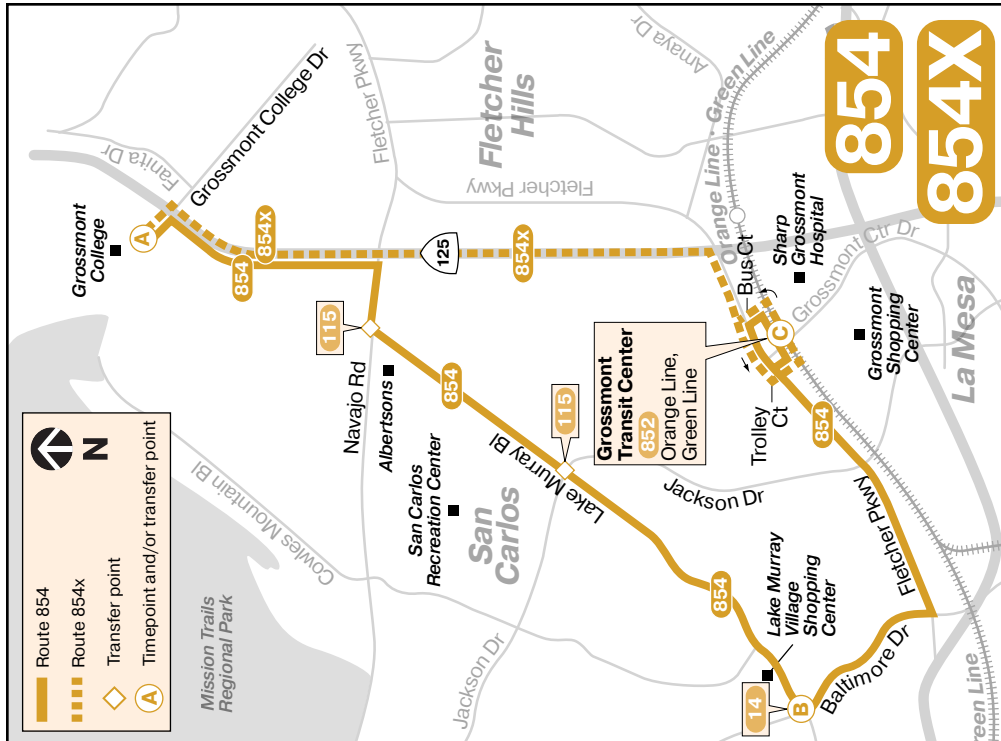

¡Tarifa de transporte fácil! Obtén una tarjeta o descarga la aplicación.

RidePRONTO.com • 619-595-5636

All timetables are available online

Todos los horarios están disponibles en línea.

sdmts.com/timetables

Real Time Arrivals

Download the free **OneBusAway** app.

Llegadas en tiempo real. Descarga la aplicación gratuita **OneBusAway**.

sdmts.com/oba

sdmts.com

MTS Security
MTS Seguridad 619-595-4960

MTS Information & Trip Planning
MTS Información y planeo de viaje 619-233-3004

Customer Service / Suggestions
Servicio al cliente / Sugerencias 619-557-4555

Lost and Found
Objetos extraviados 619-233-3004

Transit Store
12th & Imperial Transit Center
M-F / L-V 8am-5pm 619-234-1060

TTY/TDD
(teletype for hearing impaired)
Teletipo para sordos 619-234-5005
888-722-4889

Buses on all MTS routes are accessible via lift or ramp.
Autobuses en todas las rutas de MTS son accesibles mediante un ascensor o rampa.

Alternative formats available upon request. Call: (619) 557-4555.
Formato alternativo disponible al preguntar. Llamar: (619) 557-4555.

Effective January 25, 2026

854

Bus Route

Grossmont Transit Center ↔

Grossmont College

via Lake Murray Boulevard (854) or via Fwy. 125 (854x)

Destinations

- Baltimore Drive
- Grossmont College
- Lake Murray Boulevard
- San Carlos Recreation Center

Trolley Connections

- Grossmont

Subject to change without notice
Sujeto a cambios sin previo aviso

PRONTO

TAP or SCAN - Required Before Boarding

TOCA o ESCANEA - Se requiere antes de abordar

619-595-5636
RidePRONTO.com