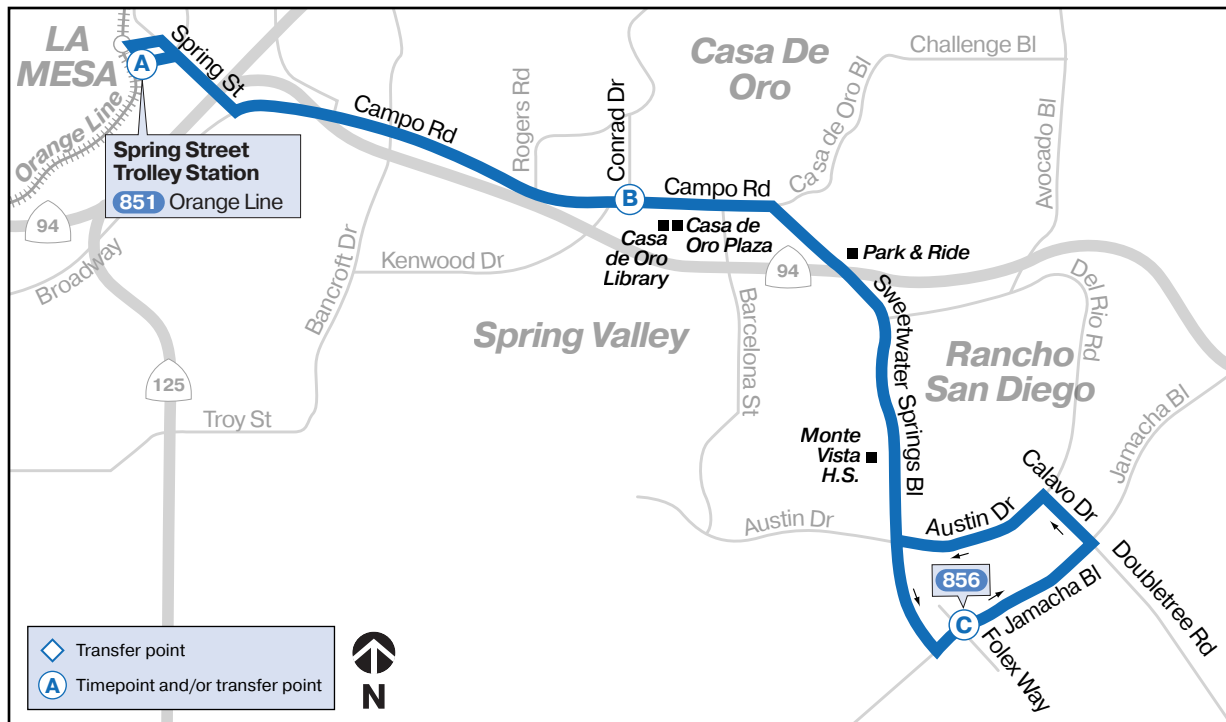

Effective June 30, 2023

Bus Route

855

Spring Street Trolley Station ↔
Rancho San Diego
via Campo Road

PRONTO

Easy transit fare. Get a card or download the app.

¡Tarifa de transporte fácil! Obtén una tarjeta o descarga la aplicación.

RidePRONTO.com • 619-595-5636

All timetables are available online

Todos los horarios están disponibles en línea.

sdmts.com/timetables

Real Time Arrivals

Download the free OneBusAway app.

Llegadas en tiempo real. Descarga la aplicación gratuita OneBusAway.

sdmts.com/oba

MTS Security
MTS Seguridad 619-595-4960

MTS Information & Trip Planning
MTS Información y planeo de viaje 619-233-3004

Customer Service / Suggestions
Servicio al cliente / Sugerencias 619-557-4555

Lost and Found
Objetos extraviados 619-233-3004

Transit Store
12th & Imperial Transit Center
M-F / L-V 8am-5pm 619-234-1060

TTY/TDD
(teletype for hearing impaired)
Teletipo para sordos 619-234-5005
888-722-4889

Buses on all MTS routes are accessible via lift or ramp.
Autobuses en todas las rutas de MTS son accesibles mediante un ascensor o rampa.

Alternative formats available upon request. Call: (619) 557-4555.
Formato alternativo disponible al preguntar. Llamar: (619) 557-4555.

Destinations

- Campo Road
- Casa de Oro Plaza
- Monte Vista High School
- Sweetwater Springs Boulevard

Trolley Connections

- Spring Street

Subject to change without notice
Sujeto a cambios sin previo aviso