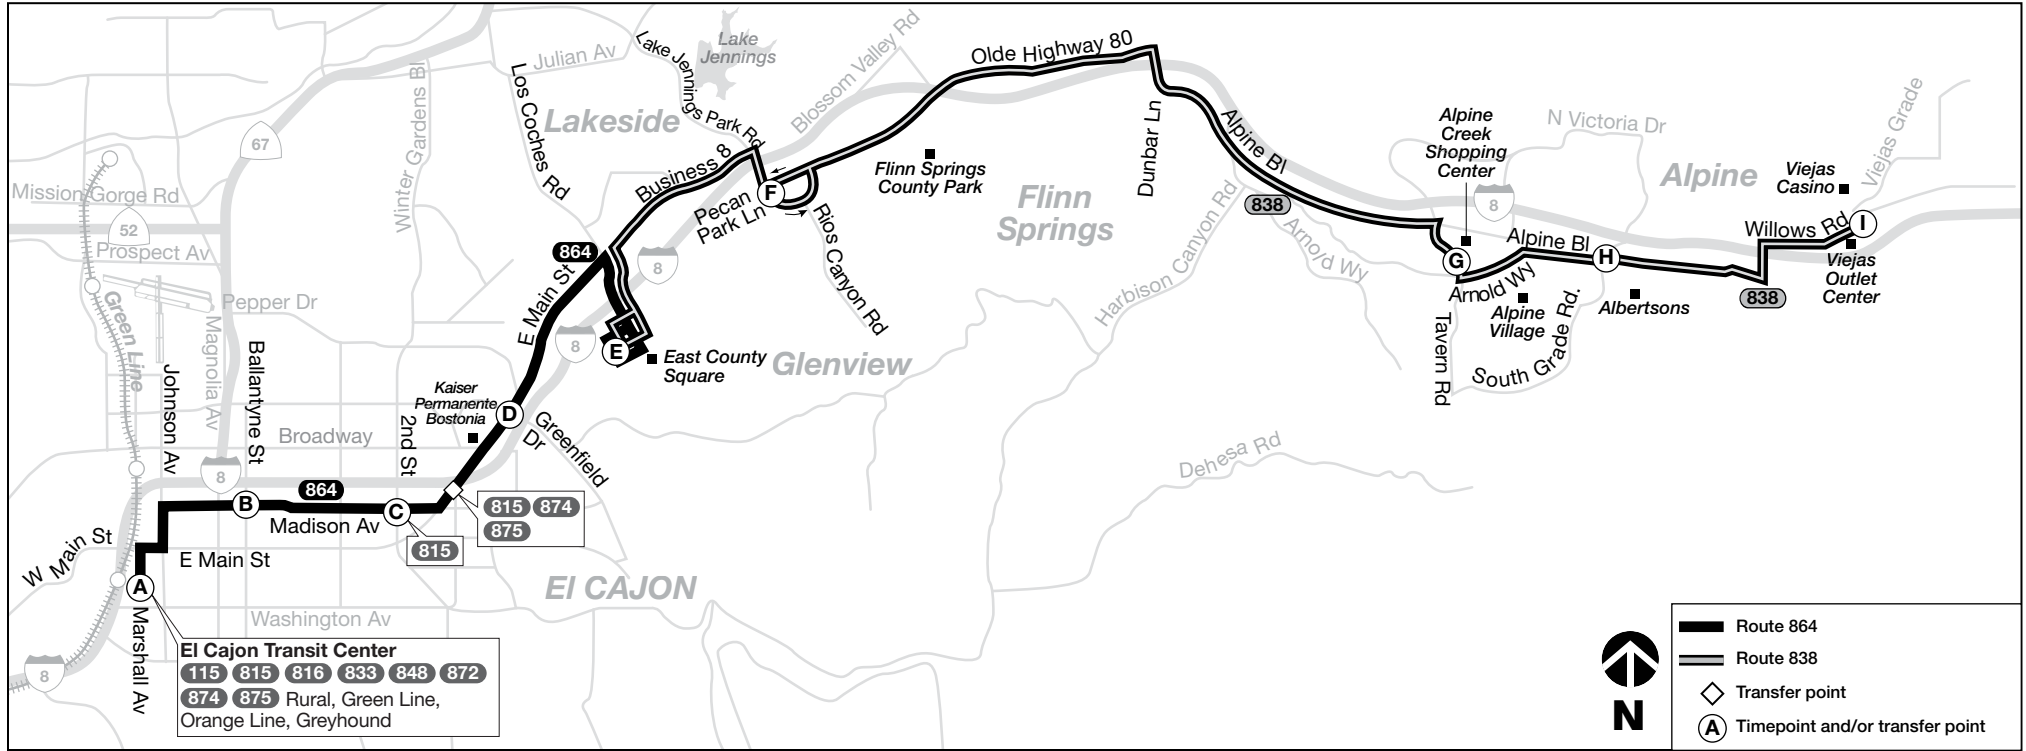

For more information on riding MTS services, pick up a Rider's Guide on a bus or at the Transit Store, or visit sdmts.com.

Para obtener más información sobre el uso de los servicios de MTS, recoja un 'Rider's Guide' en un autobús o en la Transit Store, o visita a sdmts.com.

Thank you for riding MTS! ¡Gracias por viajar con MTS!

Effective SEPTEMBER 1, 2021

838

864

East County Sq –
Viejas
via Alpine

El Cajon Transit Center –
East County Square
via Madison Avenue

DESTINATIONS

- Alpine Creek Shopping Center (838)
- East County Square
- Kaiser Permanente Bostonia (864)
- Viejas Casino & Outlets (838)

TROLLEY CONNECTIONS
• El Cajon

sdmts.com

Route Alerts, Updated Schedules,
Connections & More

Alternative formats available upon request. Please call: (619) 557-4555 / Formato alternativo disponible al preguntar. Favor de llamar: (619) 557-4555

The schedules and other information shown in this timetable are subject to change. MTS does not assume responsibility for errors in timetables nor for any inconvenience caused by delayed buses. Los horarios e información que se indican en este itinerario están sujetos a cambios. MTS no asume responsabilidad por errores en los itinerarios, ni por ningún perjuicio que se origine por los autobuses demorados.

Route 838 – Monday through Friday / lunes a viernes

East County Square ➔ Alpine ➔ Viejas				
(E) East County Square DEPART	(F) Old Hwy. 80 & Pecan Park Ln.	(G) Tavern Rd. & Arnold Wy.	(H) Alpine Bl. & South Grade Rd.	(I) Viejas Reservation ARRIVE
5:49a	5:56a	6:11a	6:16a	6:23a
6:51	6:58	7:13	7:18	7:25
7:52	8:00	8:16	8:22	8:29
8:54	9:02	9:18	9:24	9:31
9:54	10:02	10:18	10:24	10:31
10:57	11:05	11:21	11:27	11:34
11:57	12:05p	12:21p	12:27p	12:34p
12:57p	1:05	1:21	1:27	1:34
1:57	2:06	2:22	2:29	2:36
2:57	3:07	3:23	3:30	3:37
3:57	4:07	4:23	4:30	4:37
4:57	5:07	5:23	5:30	5:37
5:57	6:07	6:23	6:30	6:37
6:54	7:03	7:19	7:25	7:32
7:54	8:02	8:17	8:22	8:29

Viejas ➔ Alpine ➔ East County Square				
(I) Viejas Reservation DEPART	(H) Alpine Bl. & South Grade Rd.	(G) Tavern Rd. & Arnold Wy.	(F) Old Hwy. 80 & Pecan Park Ln.	(E) East County Square ARRIVE
5:05a	5:10a	5:15a	5:29a	5:39a
6:05	6:10	6:16	6:31	6:42
7:05	7:10	7:16	7:31	7:42
8:07	8:12	8:18	8:33	8:44
9:07	9:12	9:18	9:33	9:44
10:07	10:12	10:18	10:33	10:44
11:07	11:12	11:18	11:33	11:44
12:05p	12:10p	12:17p	12:32p	12:44p
1:05	1:10	1:17	1:32	1:44
2:05	2:10	2:17	2:32	2:44
3:05	3:10	3:17	3:32	3:44
4:05	4:10	4:17	4:32	4:44
5:05	5:10	5:17	5:32	5:44
6:05	6:10	6:16	6:31	6:42
7:05	7:10	7:16	7:31	7:42
8:08	8:13	8:18	8:32	8:42

Route 838 – Saturday and Sunday / sábado y domingo

East County Square ➔ Alpine ➔ Viejas				
(E) East County Square DEPART	(F) Old Hwy. 80 & Pecan Park Ln.	(G) Tavern Rd. & Arnold Wy.	(H) Alpine Bl. & South Grade Rd.	(I) Viejas Reservation ARRIVE
6:51a	6:58a	7:13a	7:18a	7:25a
7:52	8:00	8:15	8:20	8:27
8:54	9:02	9:18	9:24	9:31
9:54	10:02	10:18	10:24	10:31
10:57	11:05	11:21	11:27	11:34
11:57	12:05p	12:21p	12:27p	12:34p
12:57p	1:05	1:21	1:27	1:34
1:57	2:06	2:22	2:29	2:36
2:57	3:06	3:22	3:29	3:36
3:57	4:06	4:22	4:29	4:36
4:57	5:06	5:22	5:29	5:36
5:57	6:06	6:22	6:29	6:36
6:54	7:02	7:18	7:24	7:31

Viejas ➔ Alpine ➔ East County Square				
(I) Viejas Reservation DEPART	(H) Alpine Bl. & South Grade Rd.	(G) Tavern Rd. & Arnold Wy.	(F) Old Hwy. 80 & Pecan Park Ln.	(E) East County Square ARRIVE
7:05a	7:10a	7:16a	7:31a	7:42a
8:07	8:12	8:18	8:33	8:44
9:07	9:12	9:18	9:33	9:44
10:07	10:12	10:18	10:33	10:44
11:07	11:12	11:18	11:33	11:44
12:05p	12:10p	12:17p	12:32p	12:44p
1:05	1:10	1:17	1:32	1:44
2:05	2:10	2:17	2:32	2:44
3:05	3:10	3:17	3:32	3:44
4:05	4:10	4:17	4:32	4:44
5:05	5:10	5:17	5:32	5:44
6:05	6:10	6:16	6:31	6:42
7:05	7:10	7:16	7:31	7:42