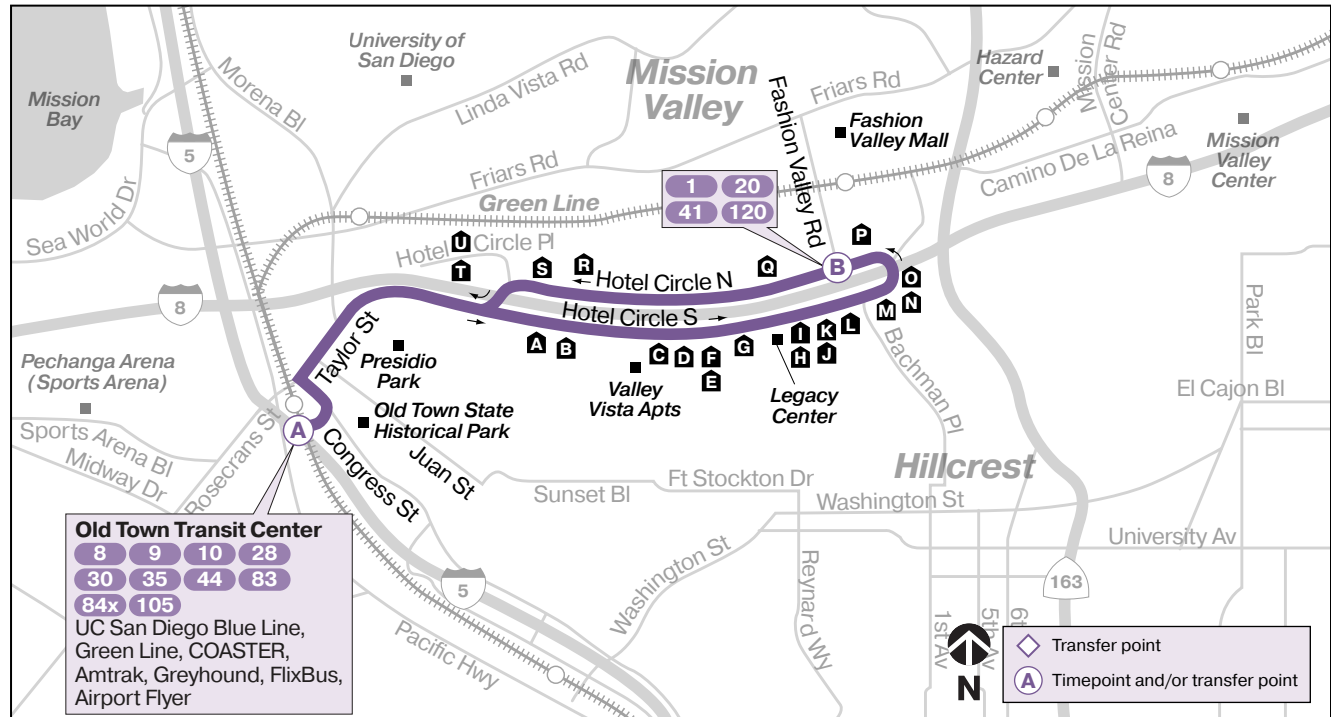

Effective June 8, 2025

88

Bus Route

Old Town Transit Center ↔ Hotel Circle
 via Taylor Street

Destinations

- Hotel Circle
- Old Town State Historical Park
- Presidio Park

Trolley Connections

- Old Town

Hotels at Hotel Circle

- A** Homewood Suites
- B** Hampton Inn
- C** Howard Johnson by Wyndham
- D** DoubleTree by Hilton
- E** Candlewood Suites
- F** Kings Inn San Diego
- G** The Atwood Hotel
- H** Legacy Resort Hotel & Spa
- I** Mission Valley Resort
- J** Holiday Inn Express & Suites
- K** Hotel Iris
- L** Courtyard by Marriott San Diego Mission Valley
- M** Days Inn by Wyndham
- N** Super 8 by Wyndham
- O** Best Western Seven Seas
- P** Town and Country Resort
- Q** Handlery Hotel
- R** Crowne Plaza San Diego
- S** Motel 6 San Diego
- T** Best Western San Diego Zoo/Seaworld Inn & Suites
- U** Riverleaf Inn Mission Valley

Fun places to go from Route 88...

Embarcadero, Seaport Village, Gaslamp Quarter

Transfer from Route 88 at Old Town to the Green Line towards Downtown.

La Jolla

Transfer from Route 88 at Old Town to Route 30 towards UCSD/UTC.

Beaches

Transfer from Route 88 at Old Town to Route 8 (Mission Beach), Route 30 (Pacific Beach), or Route 35 (Ocean Beach).

Old Town

State Historical Park
Route 88 takes you right there! Across Congress Street from the Old Town Transit Center.