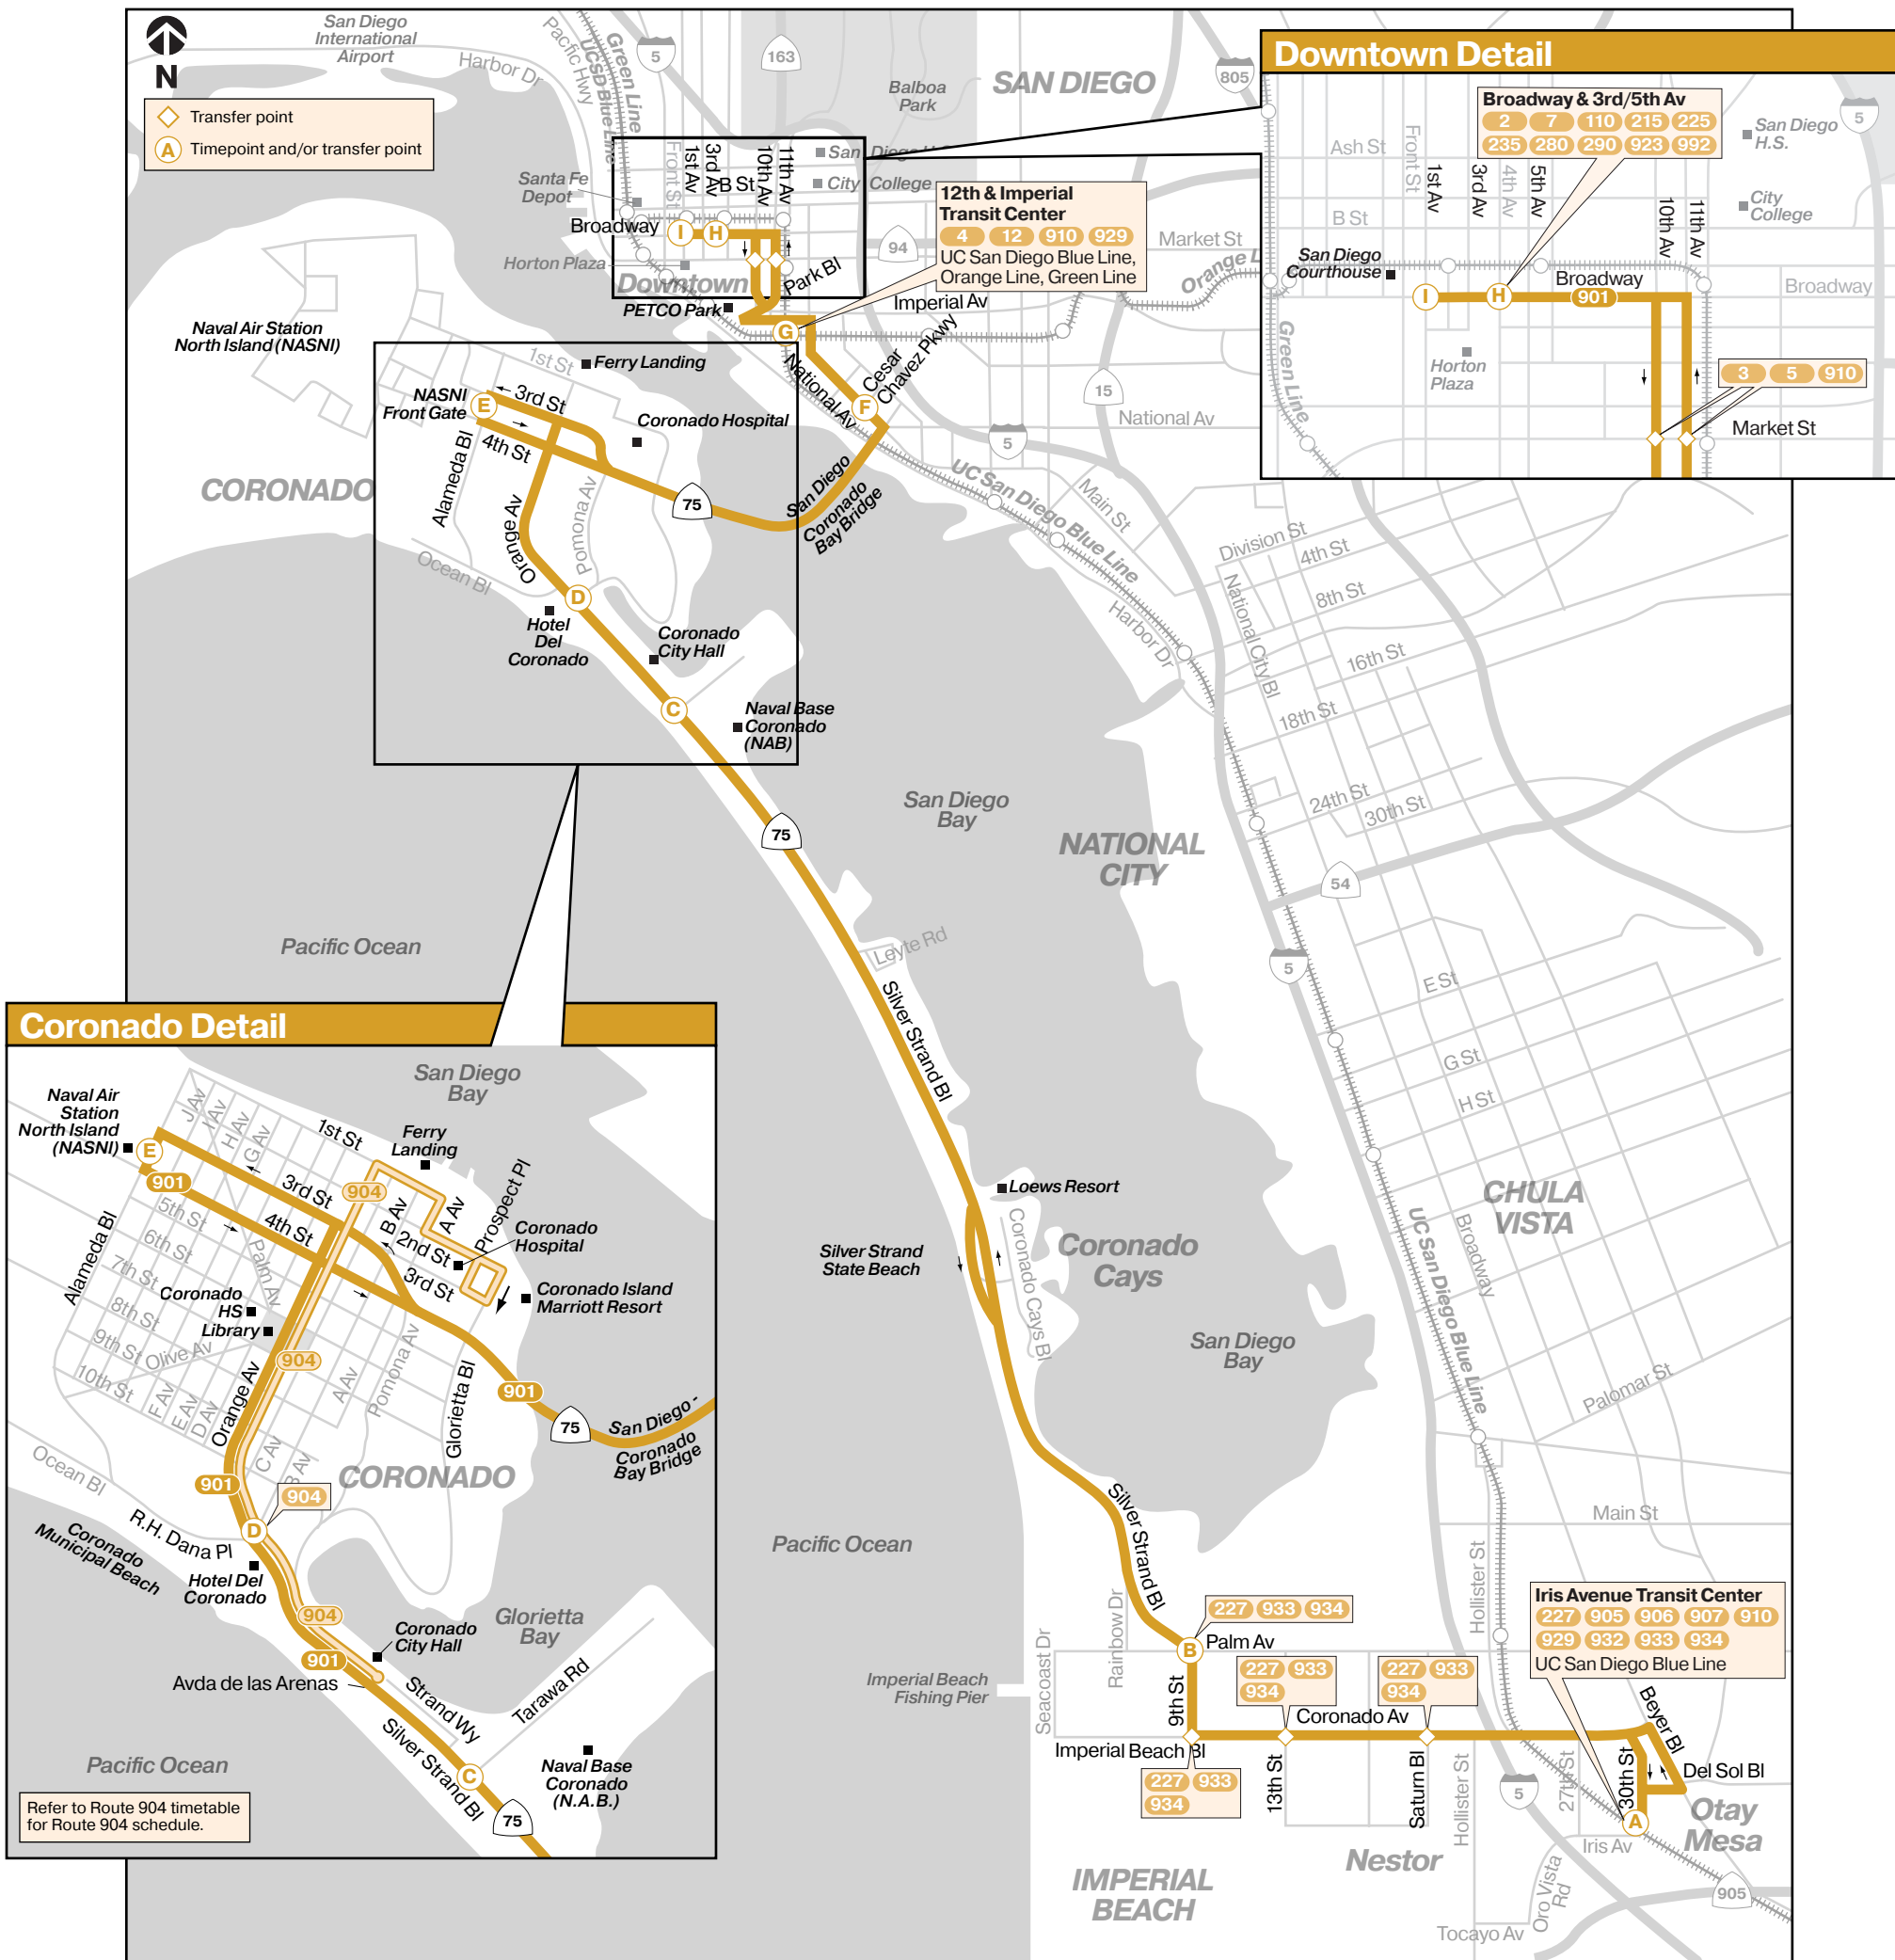

Fare Information sdmts.com/fares

sdmts.com

901

Bus Route

Iris Avenue Transit Center ↔
Downtown San Diego
via Imperial Beach / Coronado

Destinations

- Coronado Cays
- Coronado City Hall
- Hotel del Coronado
- NAS North Island
- Naval Base Coronado
- PETCO Park

Lost and Found 619-233-3004
Objetos extraviados

Transit Store 619-234-1060
12th & Imperial Transit Center
M-F / L-V 8am-5pm

TTY/TDD 619-234-5005 888-722-4889
(teletype for hearing impaired)
Teletipo para sordos

619-595-5636
RidePRONTO.com

TAP or SCAN - Required Before Boarding

TOCA o ESCANEA - Se requiere antes de abordar

901 Monday through Friday • *lunes a viernes*

Iris Avenue Transit Center → Downtown San Diego