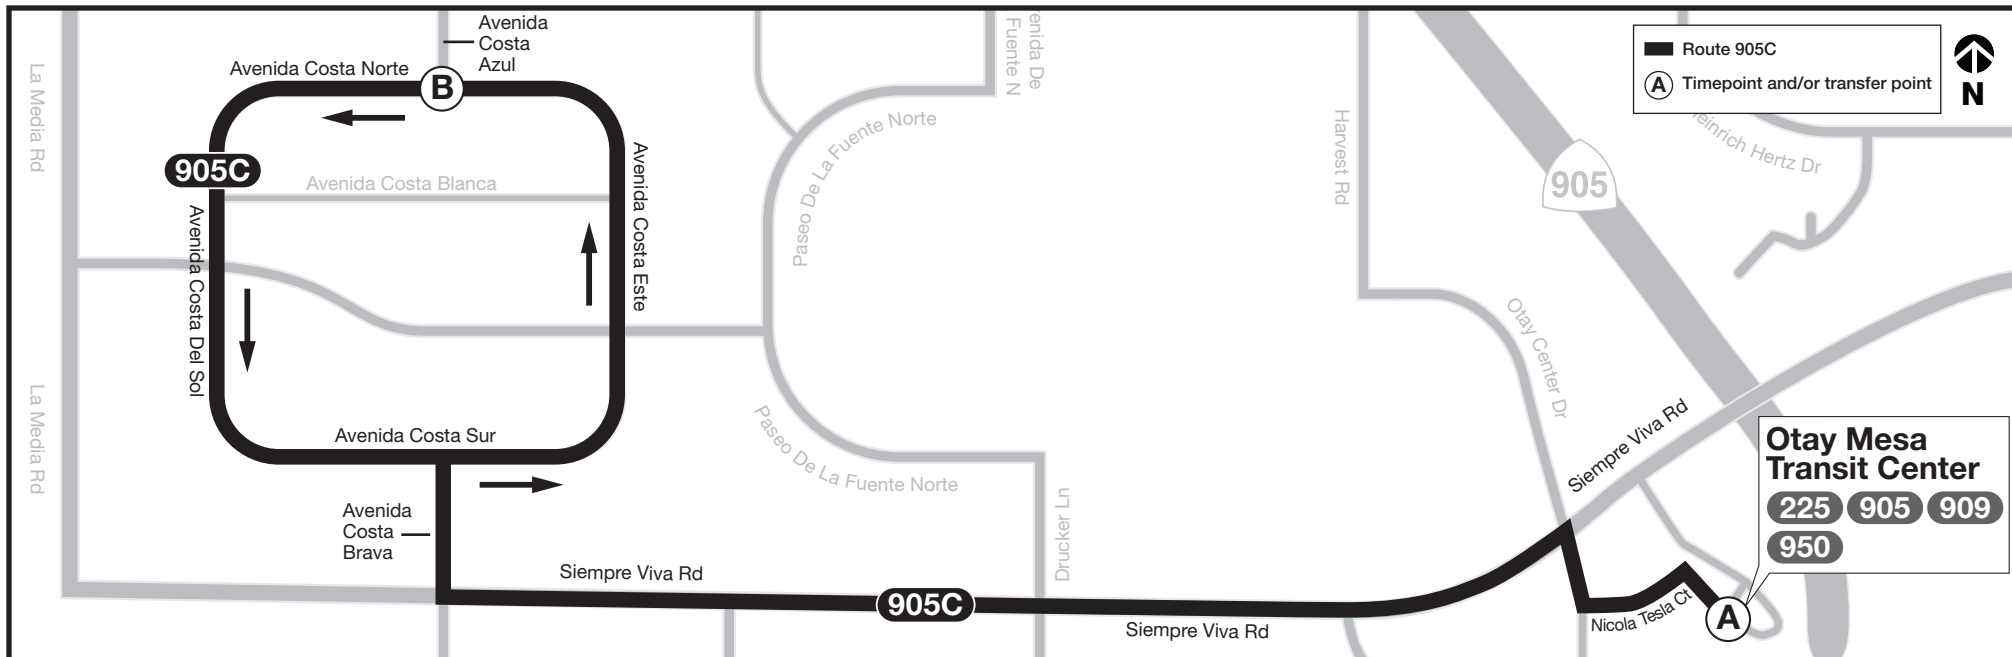

Fares <i>Tarifas</i>	Adult <i>Adulto</i>	Senior/Disabled/ Medicare/Youth* <i>Personas Mayores/con Discapacidades/Medicare/Jóvenes*</i>
ONE-WAY FARES <i>Tarifas Sencillas</i>	$2.50	$1.25
EARNED DAY PASS <i>Pase del Día Ganado</i>	$6.00	$3.00
MONTH PASS <i>Pase mensual</i>	$72.00	$23.00

Load money into your PRONTO account to earn Day Passes and Month Passes. Tap your PRONTO card ($2) or scan your PRONTO mobile app (free) to ride. Carga dinero a tu cuenta de PRONTO para ganar Pases del Día y Pases Mensuales. Toca tu tarjeta PRONTO ($2) o escanea tu aplicación móvil PRONTO (gratis) para viajar.

- One-ways with PRONTO receive free transfers for two hours. No free transfers for cash. Los viajes de ida con PRONTO reciben transbordos gratuitos por dos horas. No se permiten transbordos gratuitos con pagos en efectivo.
- Day Passes not sold in advance. Earned with PRONTO. Los pases diarios no se venden por adelantado. Se obtienen con PRONTO.
- A month pass can be purchased in advanced or earned with PRONTO. Good from first day to last day of the month. El Pase Mensual se puede comprar por adelantado o se obtiene mientras viaja con PRONTO. Válido desde el primer día hasta el último día del mes.

For more information, visit: / Para más información, visite: **sdmts.com/fares**

Alternative formats available upon request. Please call: (619) 557-4555 / Formato alternativo disponible al preguntar. Favor de llamar: (619) 557-4555

The schedules and other information shown in this timetable are subject to change. MTS does not assume responsibility for errors in timetables nor for any inconvenience caused by delayed buses.
Los horarios e información que se indican en este itinerario están sujetos a cambios. MTS no asume responsabilidad por errores en los itinerarios, ni por ningún perjuicio que se origine por los autobuses demorados.