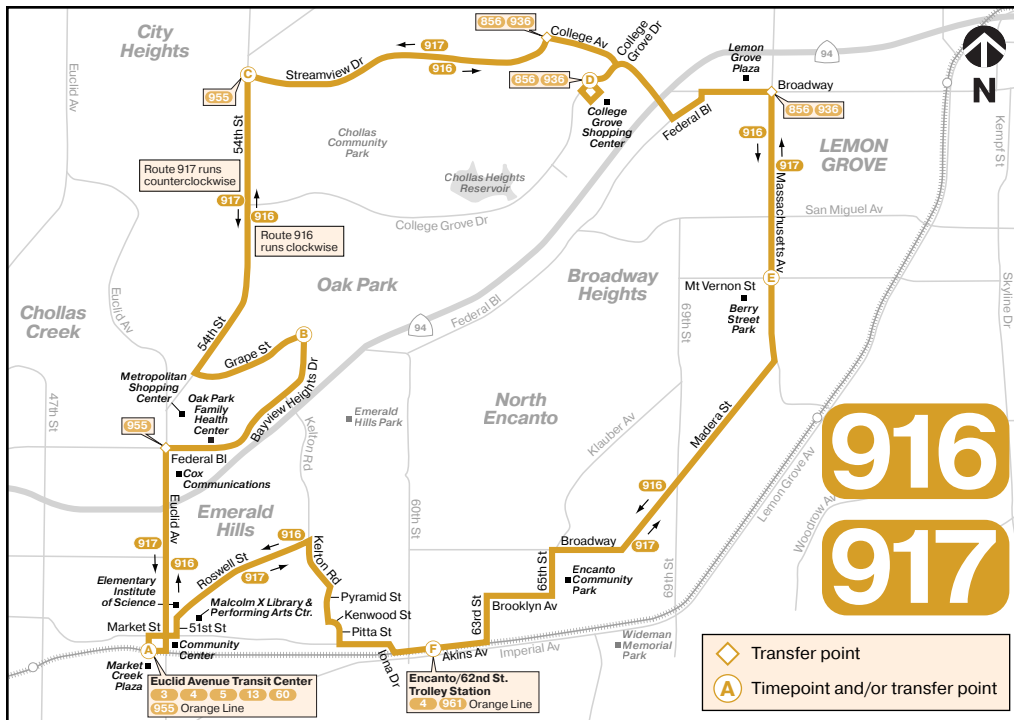

RidePRONTO.com • 619-595-5636

All timetables are available online

Todos los horarios están disponibles en línea.

sdmts.com/timetables

Real Time Arrivals

Download the free OneBusAway app.

Llegadas en tiempo real. Descarga la aplicación gratuita OneBusAway.

sdmts.com/oba

sdmts.com

MTS Security
MTS Seguridad **619-595-4960**

MTS Information & Trip Planning
MTS Información y planeo de viaje **619-233-3004**

Customer Service / Suggestions
Servicio al cliente / Sugerencias **619-557-4555**

Lost and Found
Objetos extraviados **619-233-3004**

Transit Store
12th & Imperial Transit Center
M-F / L-V 8am-5pm **619-234-1060**

TTY/TDD
(teletype for hearing impaired)
Teletipo para sordos **619-234-5005**
888-722-4889

Buses on all MTS routes are accessible via lift or ramp.
Autobuses en todas las rutas de MTS son accesibles mediante un ascensor o rampa.

Alternative formats available upon request. Call: (619) 557-4555.
Formato alternativo disponible al preguntar. Llamar: (619) 557-4555.

Effective October 15, 2023

916

917

Euclid Avenue Transit Center ↔ College Grove
via Streamview Drive / Massachusetts Avenue

Destinations

Bus Routes

- College Grove Shopping Center
- Encanto Community Park
- Lemon Grove Plaza
- Malcolm X Library
- Metropolitan Shopping Center

Trolley Connections

- Encanto/62nd St.
- Euclid Avenue

Subject to change without notice
Sujeto a cambios sin previo aviso