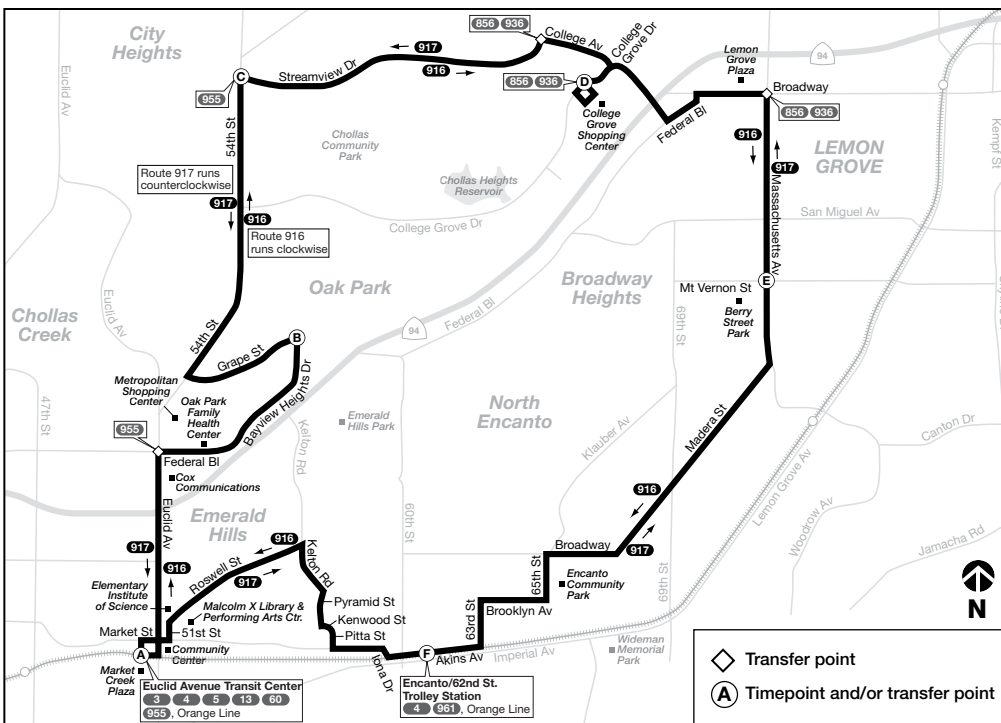

DIRECTORY / Directorio

MTS Information & Trip Planning MTS Información y planeo de viaje	511 or/ó (619) 233-3004
TTY/TDD (teletype for hearing impaired) Teletipo para sordos	(619) 234-5005 or/ó (888) 722-4889
InfoExpress (24-hour info via Touch-Tone phone) Información las 24 horas (via teléfono de teclas)	(619) 685-4900
Customer Service / Suggestions Servicio al cliente / Sugerencias	(619) 557-4555
MTS Security MTS Seguridad	(619) 595-4960
Lost & Found Objetos extraviados	(619) 233-3004
Transit Store	(619) 234-1060 12th & Imperial Transit Center M-F 8am-5pm
For MTS online trip planning Planificación de viajes por Internet	sdmts.com

For more information on riding MTS services, pick up a Rider's Guide on a bus or at the Transit Store, or visit sdmts.com.

Para obtener más información sobre el uso de los servicios de MTS, recoja un 'Rider's Guide' en un autobús o en la Transit Store, o visita a sdmts.com.

Thank you for riding MTS! ¡Gracias por viajar con MTS!

Effective SEPTEMBER 1, 2021

916 917

Euclid Transit Center – College Grove
via Streamview Drive / Massachusetts Avenue

DESTINATIONS

- College Grove Shopping Center
- Encanto Community Park
- Lemon Grove Plaza
- Malcolm X Library
- Metropolitan Shopping Center

TROLLEY CONNECTIONS

- Encanto/62nd St.
- Euclid

sdmts.com

Route Alerts, Updated Schedules, Connections & More

Alternative formats available upon request. Please call: (619) 557-4555
Formato alternativo disponible al preguntar. Favor de llamar: (619) 557-4555

PRONTO

Always get the best fare!

¡Obtén siempre la mejor tarifa!

Get the Card.
Descarga la tarjeta.

Trolley ticket machines (cash, credit or debit)
Máquinas expendedoras de boletos (efectivo, tarjeta de crédito o debito)

Retail outlets
Establecimientos comerciales

Transit Store: 12th & Imperial Transit Center
Tienda Transit Store: Centro de Transporte 12th & Imperial

Get the app.
Descarga la aplicación.

RidePRONTO.com

619-595-5636

The schedules and other information shown in this timetable are subject to change. MTS does not assume responsibility for errors in timetables nor for any inconvenience caused by delayed buses.
Los horarios e información que se indican en este itinerario están sujetos a cambios. MTS no asume responsabilidad por errores en los itinerarios, ni por ningún perjuicio que se origine por los autobuses demorados.