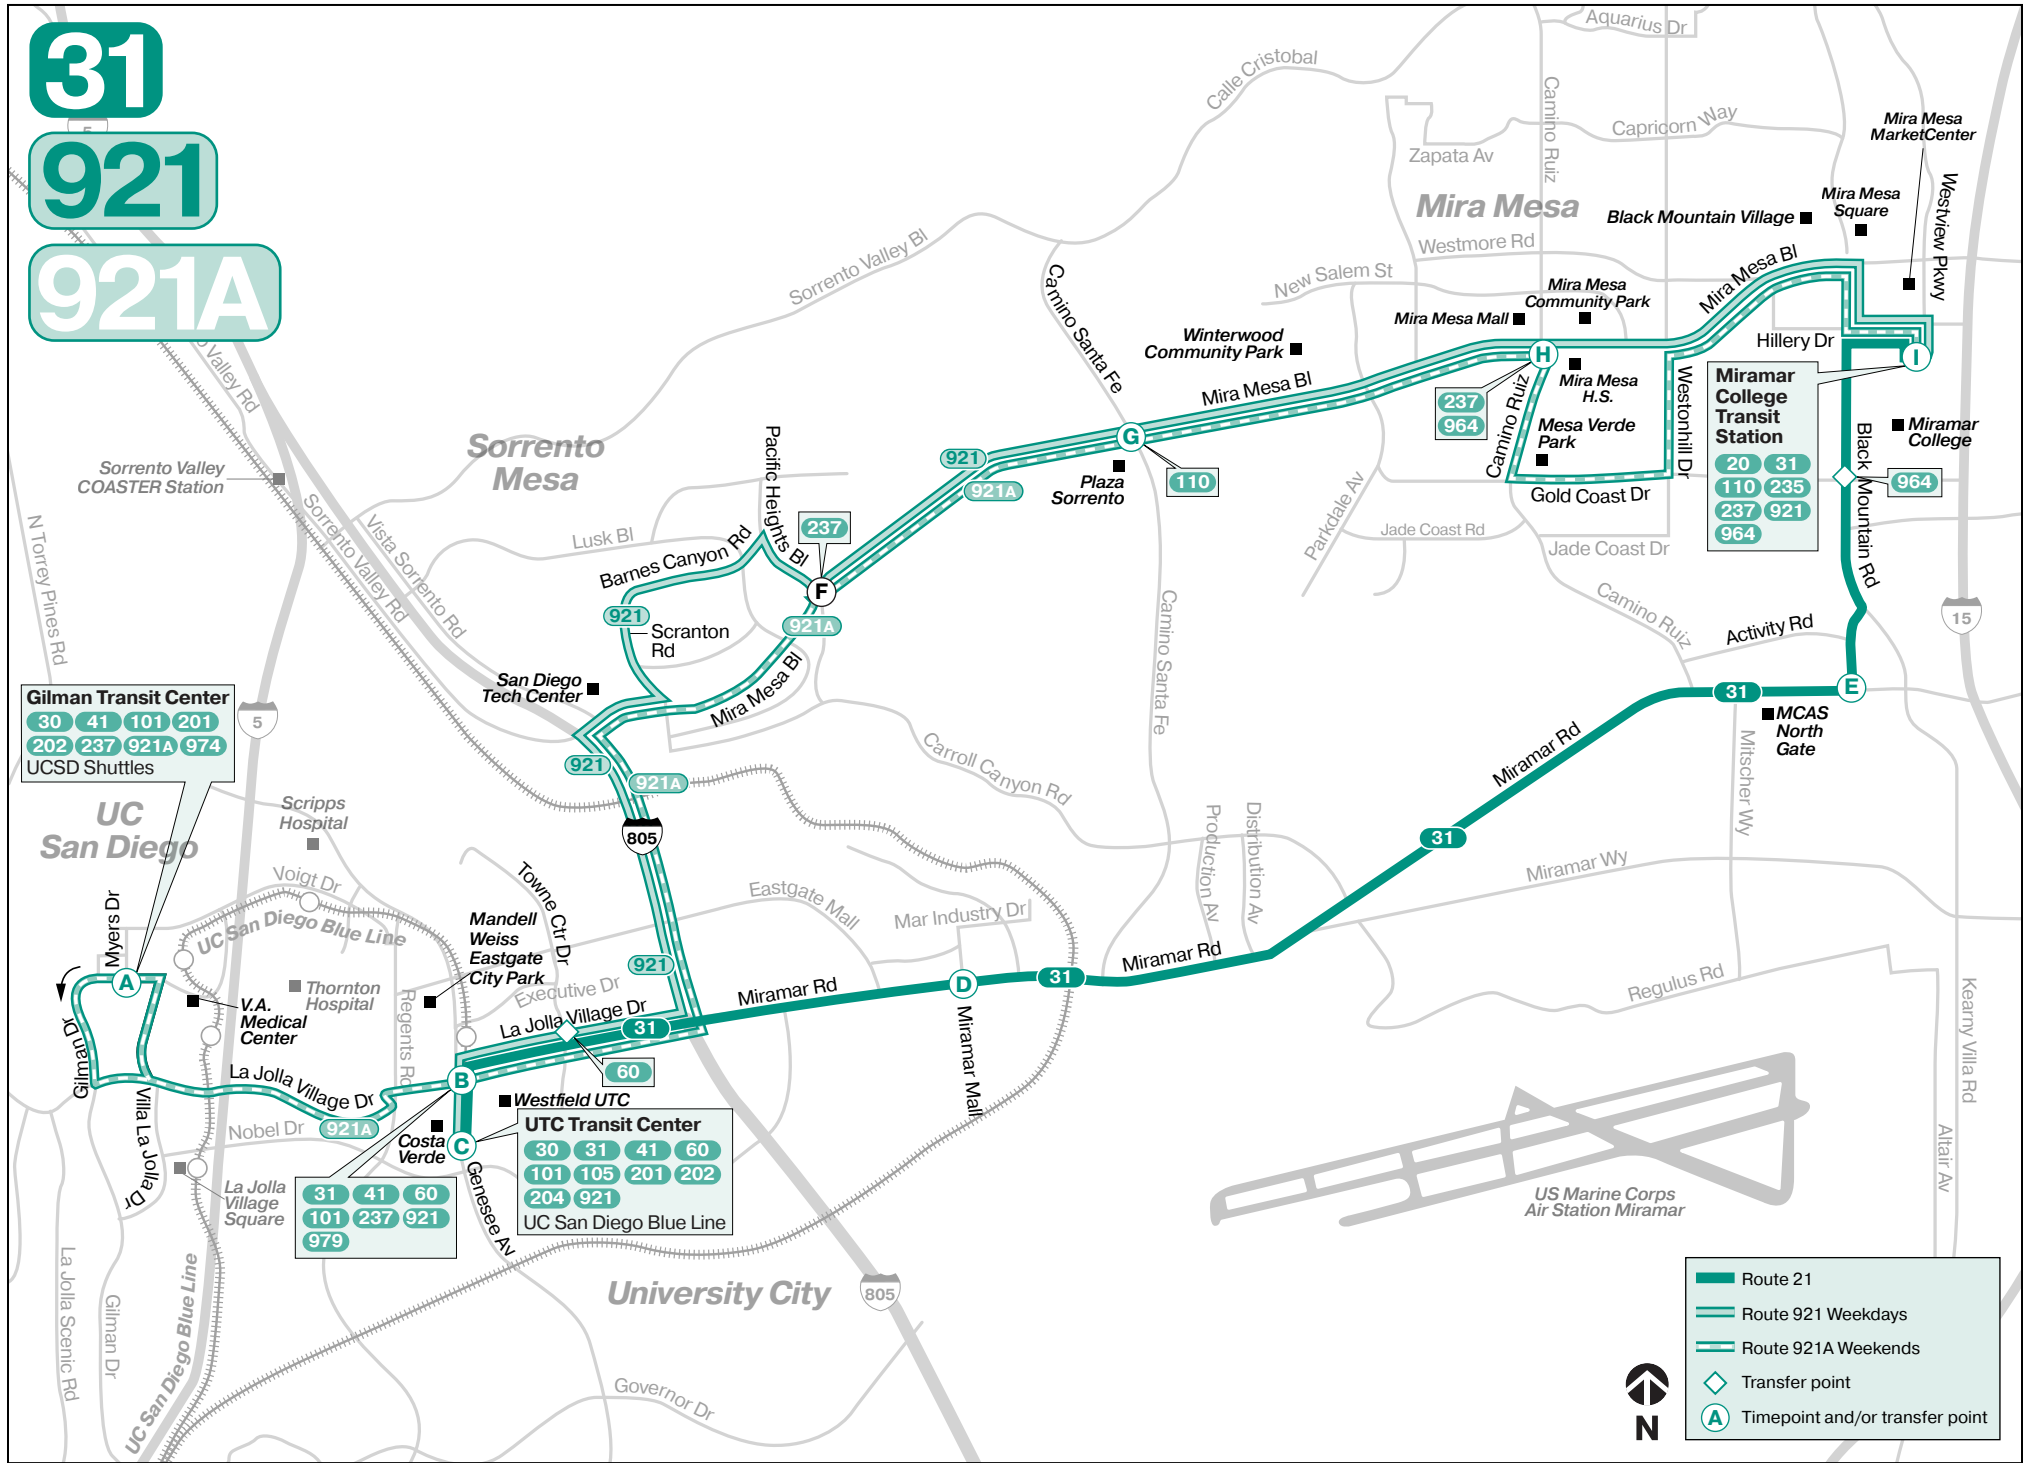

31 Monday through Friday • lunes a viernes

UTC Transit Center → Miramar College Transit Station			
C	D	E	I
UTC Transit Center DEPART	Miramar Rd. & Miramar Mall	Black Mountain Rd. & Miramar Rd.	Miramar College Transit Station ARRIVE
6:02a	6:08a	6:18a	6:25a
6:32	6:39	6:50	6:58
7:02	7:09	7:21	7:30
7:32	7:39	7:51	8:00
8:02	8:09	8:20	8:28
8:32	8:39	8:50	8:58
2:30p	2:38p	2:51p	2:59p
3:03	3:11	3:24	3:32
3:33	3:41	3:55	4:04
4:01	4:09	4:23	4:32
4:31	4:39	4:53	5:02
5:03	5:11	5:25	5:34
5:33	5:41	5:55	6:04
6:03	6:10	6:23	6:31
6:33	6:40	6:51	6:58

Miramar College Transit Station → UTC Transit Center			
I	E	D	C
Miramar College Transit Station DEPART	Black Mountain Rd. & Miramar Rd.	Miramar Rd. & Miramar Mall	UTC Transit Center ARRIVE
5:39a	5:45a	5:58a	6:05a
6:09	6:15	6:29	6:37
6:39	6:46	7:00	7:09
7:08	7:15	7:29	7:38
7:38	7:46	8:00	8:10
8:08	8:16	8:30	8:40
8:38	8:46	9:00	9:10
9:09	9:17	9:31	9:41
2:41p	2:48p	3:00p	3:10p
3:11	3:18	3:30	3:40
3:41	3:48	4:00	4:10
4:11	4:18	4:31	4:42
4:41	4:48	5:01	5:12
5:11	5:18	5:30	5:40
5:49	5:56	6:07	6:16

Miramar College Transit Station → Gilman Transit Center

I	H	G	F	B	A
Miramar College Transit Station DEPART	Mira Mesa Bl. & Camino Ruiz	Mira Mesa Bl. & Camino Santa Fe	Mira Mesa Bl. & Pacific Heights Bl.	La Jolla Village Dr. & Genesee Av.	Gilman Transit Center (UCSD) ARRIVE
A 7:27a	7:39a	7:44a	7:47a	7:55a	8:04a
A 8:27	8:39	8:44	8:47	8:55	9:04
A 9:28	9:42	9:47	9:50	9:59	10:09
A 10:28	10:42	10:47	10:50	10:59	11:09
A 11:28	11:42	11:47	11:50	11:59	12:09p
A 12:28p	12:42p	12:47p	12:50p	12:59p	1:09
A 1:28	1:42	1:47	1:50	1:59	2:09
A 2:28	2:42	2:47	2:50	2:59	3:09
A 3:28	3:42	3:47	3:50	3:59	4:09
A 4:27	4:41	4:46	4:49	4:58	5:08
A 5:27	5:41	5:46	5:49	5:58	6:08
A 6:27	6:41	6:46	6:49	6:58	7:08