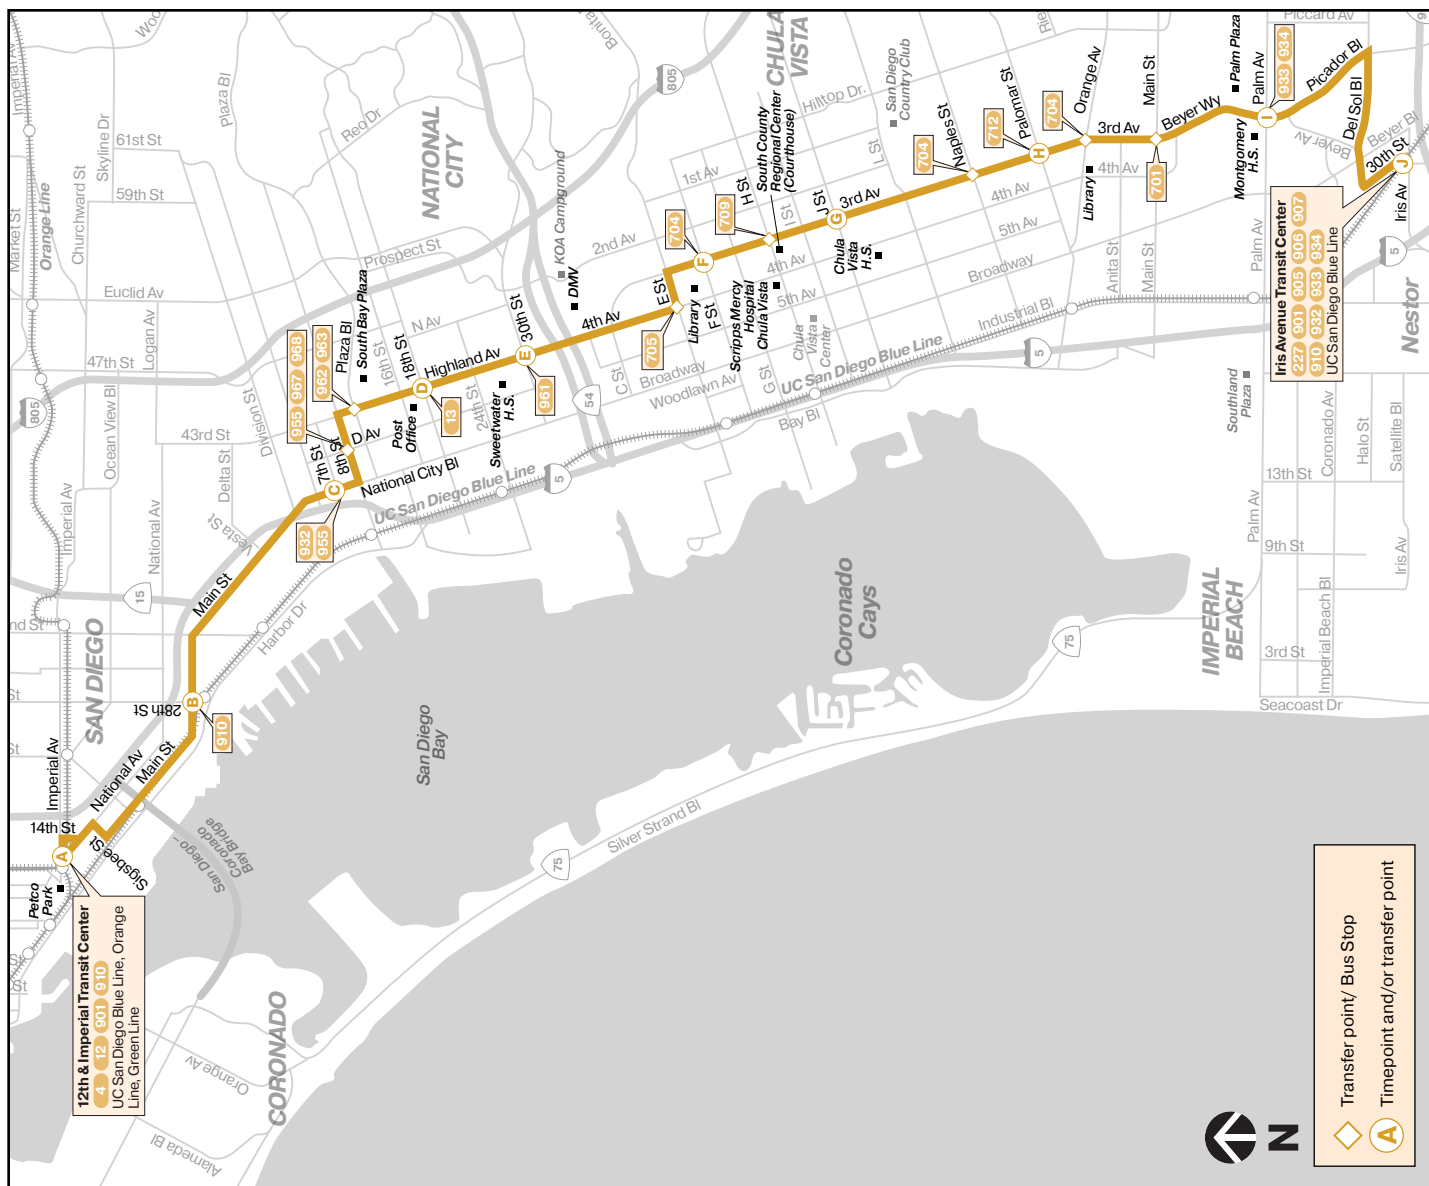

Destinations

- Montgomery High School
- South County Regional Center (Courthouse)
- Sweetwater High School

Trolley Connections

- 12th & Imperial
- Iris Avenue

PRONTO

Easy transit fare. Get a card or download the app.

¡Tarifa de transporte fácil! Obtén una tarjeta o descarga la aplicación.

RidePRONTO.com • 619-595-5636

All timetables are available online

Todos los horarios están disponibles en línea.

sdmts.com/timetables

Real Time Arrivals

Download the free **OneBusAway** app.

Llegadas en tiempo real. Descarga la aplicación gratuita **OneBusAway**.

sdmts.com/oba

MTS Security 619-595-4960

MTS Seguridad

MTS Information & Trip Planning 619-233-3004

MTS Información y planeo de viaje

Customer Service / Suggestions 619-557-4555

Servicio al cliente / Sugerencias

Lost and Found 619-233-3004

Objetos extraviados

Transit Store 619-234-1060

12th & Imperial Transit Center

M-F / L-V 8am-5pm

TTY/TDD 619-234-5005

(teletype for hearing impaired)

Teletipo para sordos

Buses on all MTS routes are accessible via lift or ramp.

Autobuses en todas las rutas de MTS son accesibles mediante un ascensor o rampa.

Alternative formats available upon request. Call: (619) 557-4555.
Formato alternativo disponible al preguntar. Llamar: (619) 557-4555.

Subject to change without notice
Sujeto a cambios sin previo aviso

PRONTO

TAP or SCAN - Required Before Boarding