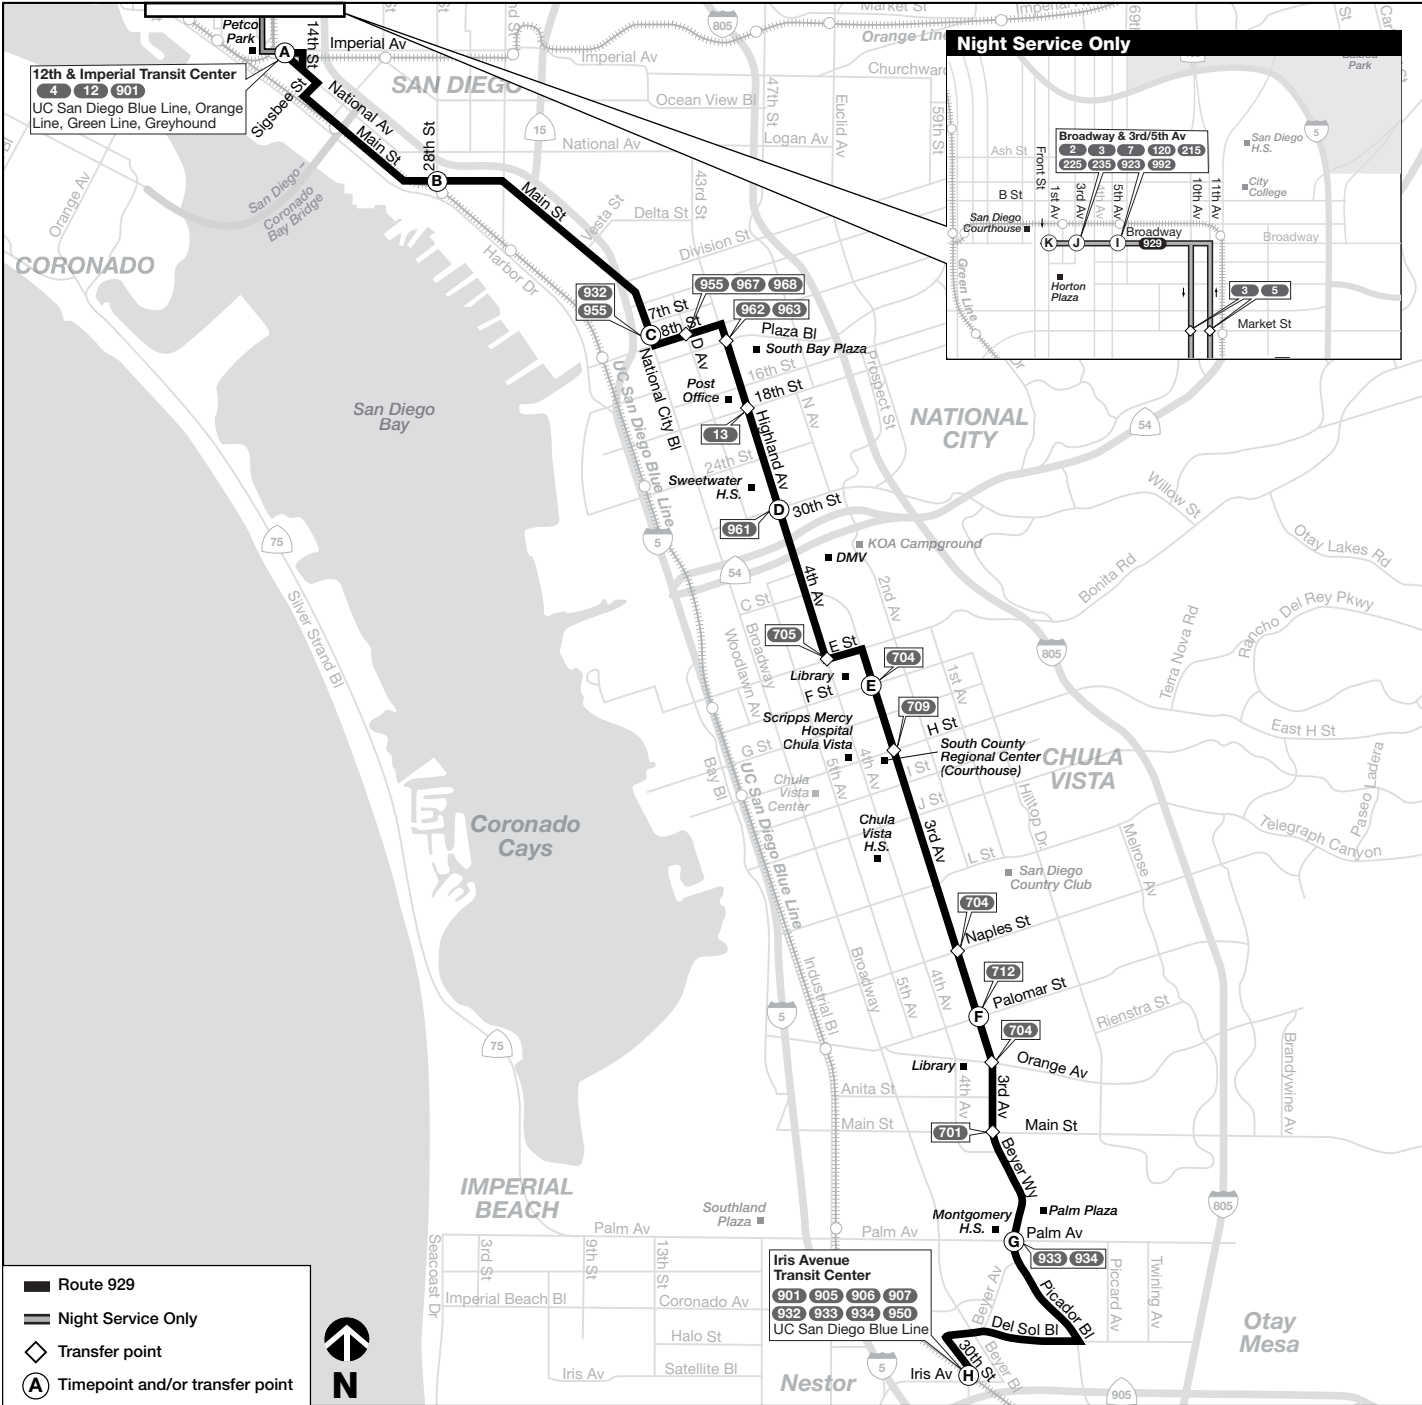

For more information on riding MTS services, pick up a Rider's Guide on a bus or at the Transit Store, or visit sdmts.com.

Para obtener más información sobre el uso de los servicios de MTS, recoja un 'Rider's Guide' en un autobús o en la Transit Store, o visita a sdmts.com.

Thank you for riding MTS! ¡Gracias por viajar con MTS!

Effective JANUARY 30, 2022

929

12th & Imperial Transit Center –
Iris Avenue Transit Center
via Highland Avenue / 3rd Avenue

DESTINATIONS

- Montgomery High School
- PETCO Park
- South County Regional Center (Courthouse)
- Sweetwater High School

TROLLEY CONNECTIONS

- 12th & Imperial
- Iris Avenue

01/22

sdmts.com

Route Alerts, Updated Schedules, Connections & More

Alternative formats available upon request. Please call: (619) 557-4555 / Formato alternativo disponible al preguntar. Favor de llamar: (619) 557-4555

Always get the best fare!

¡Obtén siempre la mejor tarifa!

Get the Card.

Descarga la tarjeta.

Trolley ticket machines
(cash, credit or debit)

Máquinas expendedoras de boletos
(efectivo, tarjeta de crédito o débito)

Retail outlets
Establecimientos comerciales

Transit Store: 12th & Imperial Transit Center
Tienda Transit Store: Centro de Transporte 12th & Imperial

Get the app.

Descarga la aplicación.

Download on the App Store
GET IT ON Google Play

619-595-5636
RidePRONTO.com

The schedules and other information shown in this timetable are subject to change. MTS does not assume responsibility for errors in timetables nor for any inconvenience caused by delayed buses.
Los horarios e información que se indican en este itinerario están sujetos a cambios. MTS no asume responsabilidad por errores en los itinerarios, ni por ningún perjuicio que se origine por los autobuses demorados.

Route 929 – Sunday / domingo