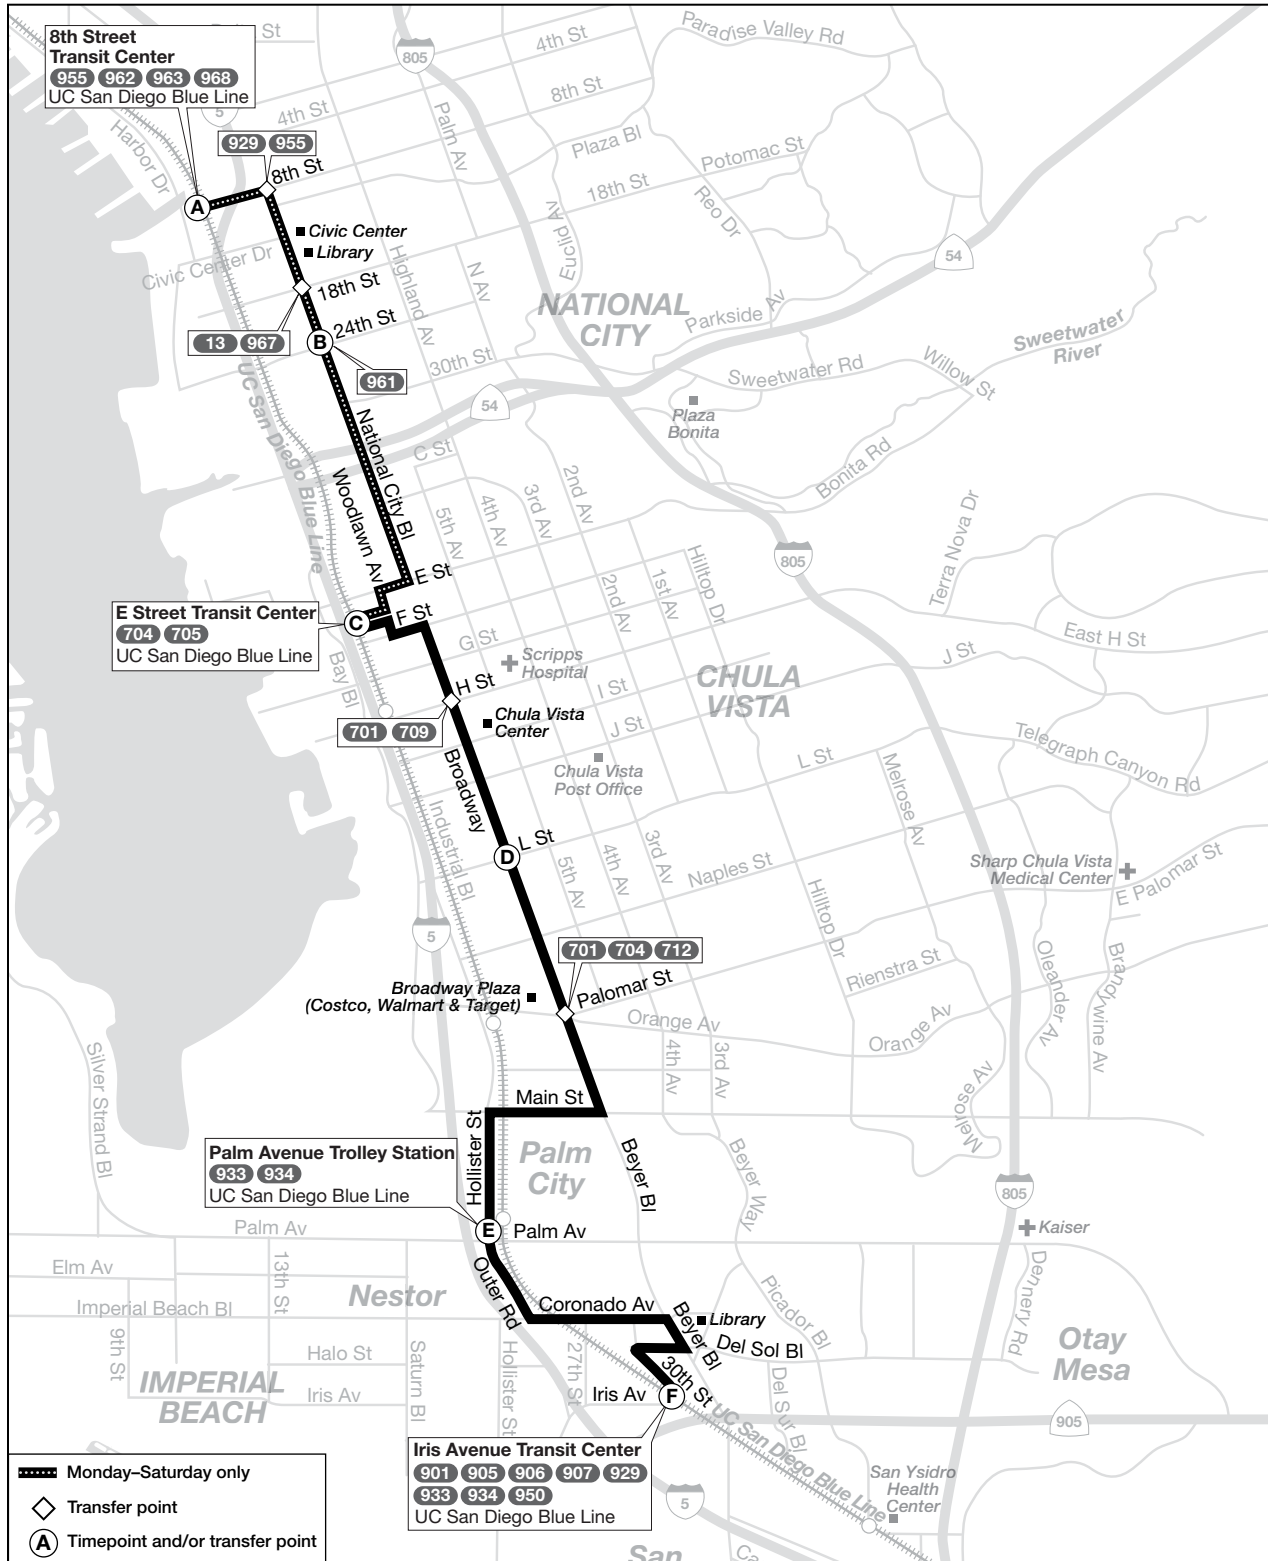

For MTS online trip planning
Planificación de viajes por Internet sdmts.com

For more information on riding MTS services, pick up a Rider's Guide on a bus or at the Transit Store, or visit sdmts.com.

Para obtener más información sobre el uso de los servicios de MTS, recoja un 'Rider's Guide' en un autobús o en la Transit Store, o visita a sdmts.com.

Thank you for riding MTS! ¡Gracias por viajar con MTS!

Effective NOVEMBER 21, 2021

932

8th St. Transit Center –
Iris Avenue Transit Center
via National City Boulevard / Broadway

DESTINATIONS

- Broadway Plaza
- Chula Vista Center
- National City Civic Center

TROLLEY CONNECTIONS

- 8th St.
- E St.
- Iris Avenue
- Palm Avenue

11/21

sdmts.com

Route Alerts, Updated Schedules,
Connections & More

Alternative formats available upon request.

Please call: (619) 557-4555

Formato alternativo disponible al preguntar.

Favor de llamar: (619) 557-4555

- Monday-Saturday only
- Transfer point
- Timepoint and/or transfer point

PRONTO

Always get the best fare!

¡Obtén siempre la mejor tarifa!