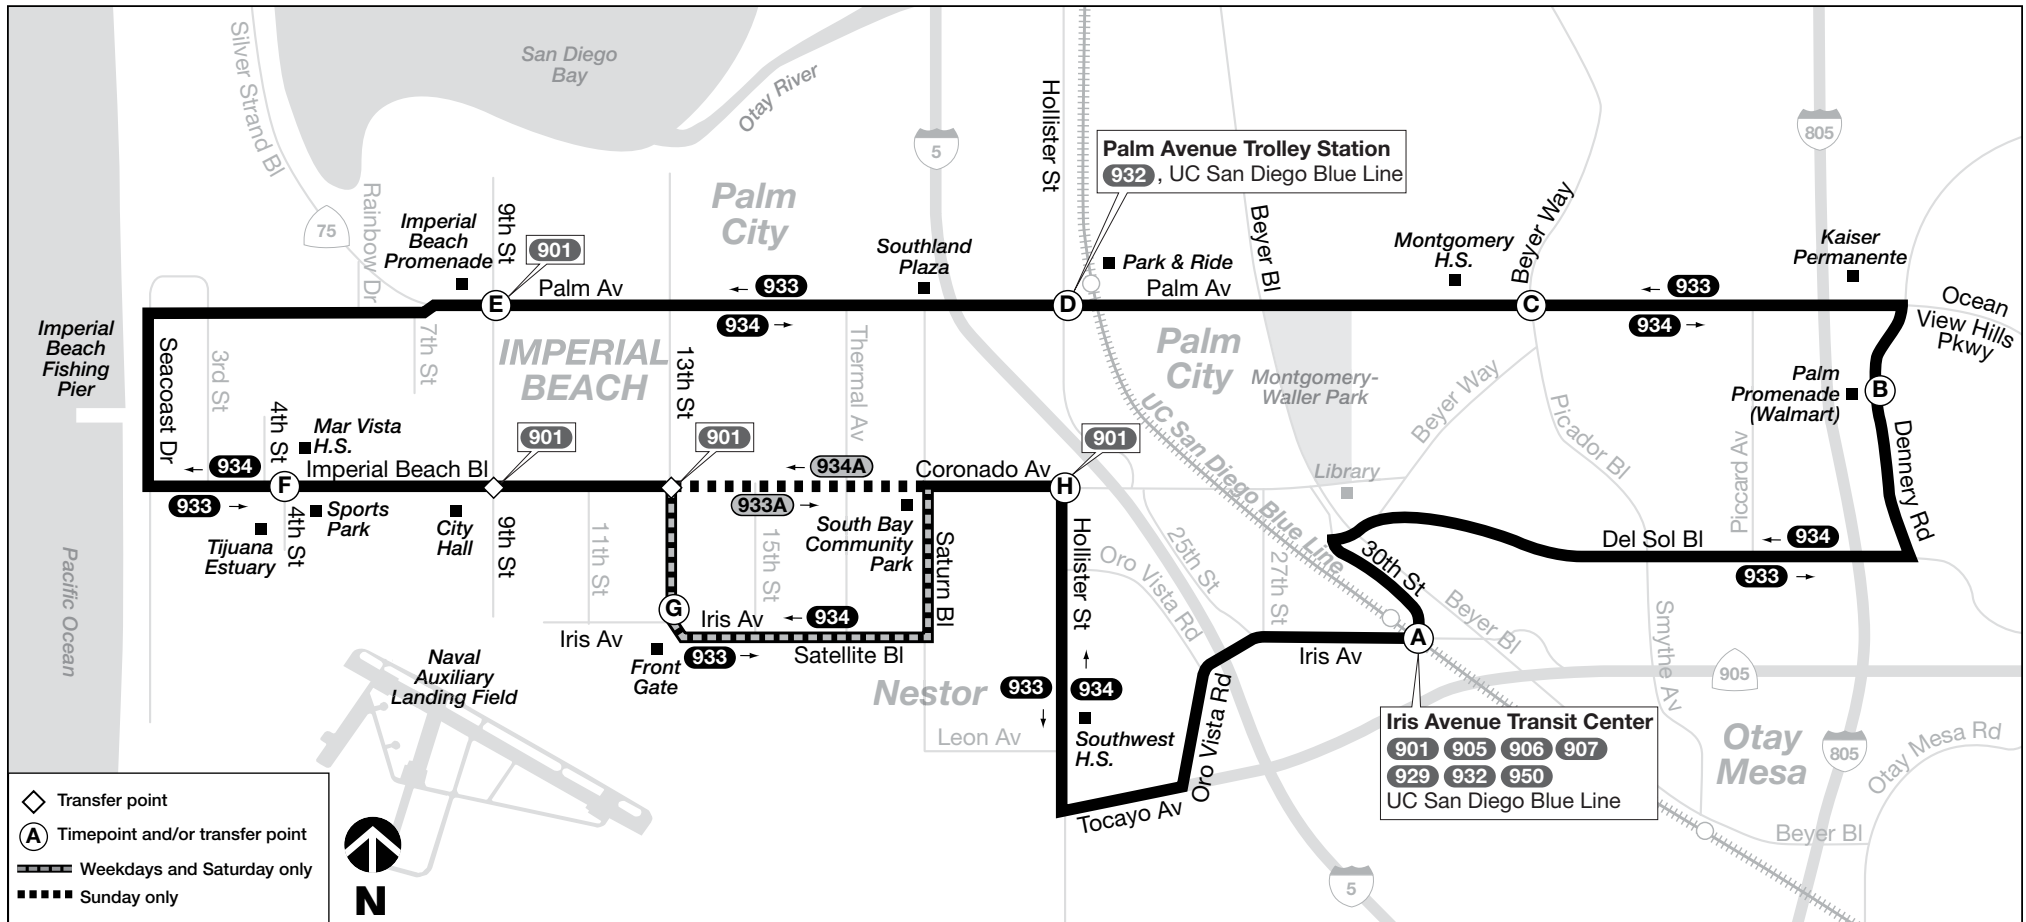

For more information on riding MTS services, pick up a Rider's Guide on a bus or at the Transit Store, or visit sdmts.com.

Para obtener más información sobre el uso de los servicios de MTS, recoja un 'Rider's Guide' en un autobús o en la Transit Store, o visita a sdmts.com.

Thank you for riding MTS! ¡Gracias por viajar con MTS!

Effective JANUARY 30, 2022

933 **934**

Iris Transit Center – Seacoast
via Imperial Beach Boulevard or Palm Avenue

DESTINATIONS

- Imperial Beach Pier
- Kaiser Permanente
- Mar Vista High School
- Montgomery High School
- Naval Auxiliary Landing Field
- Palm Promenade (Walmart)
- Southwest High School

TROLLEY CONNECTIONS

- Iris Avenue
- Palm Avenue

sdmts.com
Route Alerts, Updated Schedules,
Connections & More

Alternative formats available upon request. Please call: (619) 557-4555 / Formato alternativo disponible al preguntar. Favor de llamar: (619) 557-4555

The schedules and other information shown in this timetable are subject to change. MTS does not assume responsibility for errors in timetables nor for any inconvenience caused by delayed buses. Los horarios e información que se indican en este itinerario están sujetos a cambios. MTS no asume responsabilidad por errores en los itinerarios, ni por ningún perjuicio que se origine por los autobuses demorados.

A Saturday or Sunday schedule will be operated on the following holidays and observed holidays >>> New Year's Day, Presidents' Day, Memorial Day, Independence Day, Labor Day, Thanksgiving, Christmas
Se operará con horario de sábado o domingo durante los siguientes días festivos y feriados observados

Route 933A – Sunday / domingo

Otay Mesa → Palm City → Imperial Beach → Nestor → Otay Mesa

(A) Iris Ave. Transit Center	(B) Dennery Rd. @ Walmart	(C) Palm Av. & Beyer Way	(D) Palm Av. Trolley Station	(E) Palm Av. & 9th St.	(F) Imperial Beach Bl. & 4th St.	(G) 13th St. & Iris Av.	(H) Coronado Av. & Hollister St.	(A) Iris Ave. Transit Center
DEPART	DEPART	DEPART	DEPART	DEPART	DEPART	DEPART	DEPART	ARRIVE
5:14a	5:23a	5:30a	5:35a	5:42a	5:49a	—	5:58a	6:08a
6:14	6:23	6:30	6:35	6:42	6:49	—	6:58	7:09
7:15	7:24	7:32	7:37	7:45	7:53	—	8:02	8:13
8:15	8:24	8:32	8:37	8:46	8:54	—	9:03	9:14
9:00	9:10	9:18	9:23	9:32	9:40	—	9:49	10:01
9:45	9:55	10:03	10:08	10:17	10:25	—	10:34	10:46
10:15	10:25	10:33	10:38	10:47	10:55	—	11:04	11:16
10:45	10:55	11:03	11:08	11:17	11:25	—	11:34	11:46
11:14	11:24	11:32	11:37	11:46	11:54	—	12:04p	12:16p
11:43	11:53	12:01p	12:06p	12:15p	12:24p	—	12:34	12:46
12:13p	12:23p	12:31	12:36	12:45	12:54	—	1:04	1:16
12:43	12:53	1:01	1:06	1:15	1:24	—	1:34	1:46
1:13	1:23	1:31	1:36	1:45	1:54	—	2:04	2:16
1:45	1:56	2:04	2:09	2:19	2:28	—	2:38	2:50
2:14	2:25	2:34	2:39	2:49	2:58	—	3:08	3:21
2:44	2:55	3:04	3:09	3:19	3:28	—	3:38	3:51
3:14	3:25	3:34	3:39	3:49	3:58	—	4:08	4:21
3:44	3:55	4:04	4:09	4:19	4:28	—	4:37	4:50
4:14	4:25	4:34	4:39	4:49	4:58	—	5:07	5:20
5:15	5:26	5:35	5:40	5:50	5:59	—	6:08	6:20
6:29	6:39	6:47	6:52	7:02	7:10	—	7:19	7:30
7:31	7:41	7:48	7:53	8:01	8:09	—	8:18	8:28
8:28	8:38	8:45	8:50	8:57	9:05	—	9:14	9:24

Route 934A – Sunday / domingo

Otay Mesa → Nestor → Imperial Beach → Palm City → Otay Mesa