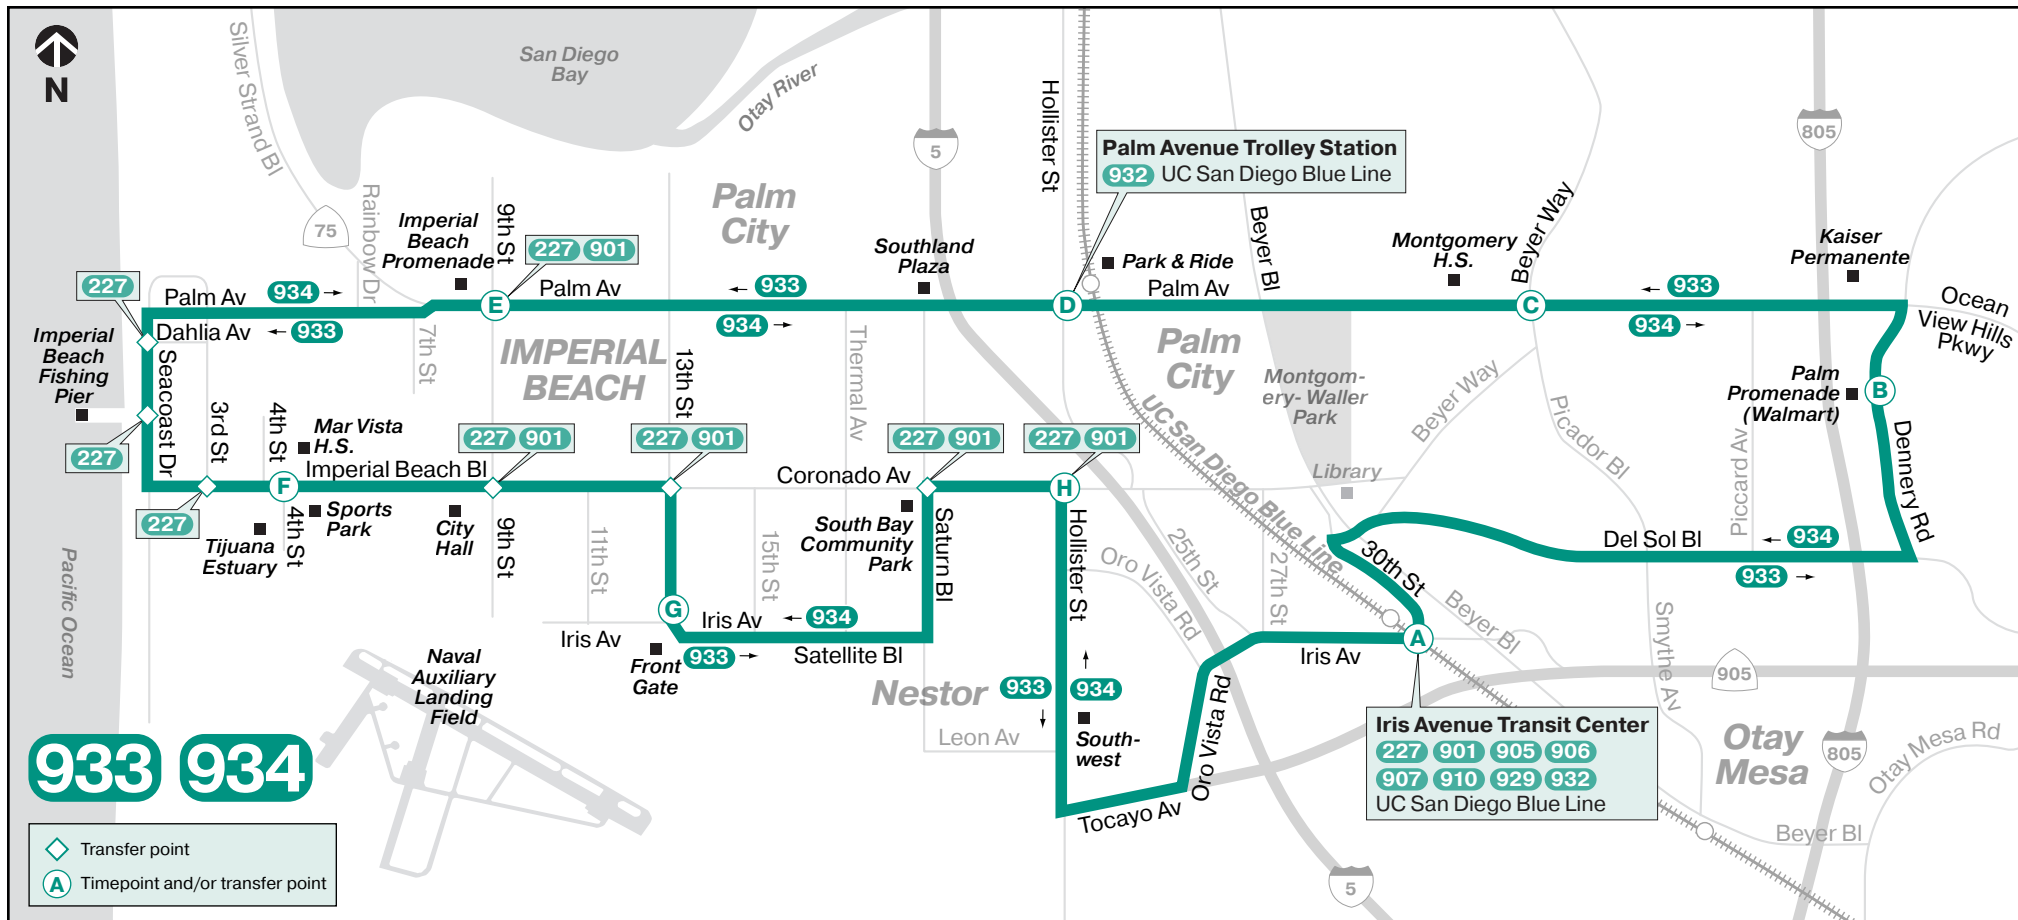

Destinations

- Imperial Beach Pier
- Kaiser Permanente
- Mar Vista High School
- Montgomery High School
- Naval Auxiliary Landing Field
- Palm Promenade (Walmart)
- Southwest High School

Bus Routes

Trolley Connections

- Iris Avenue
- Palm Avenue

Subject to change without notice
Sujeto a cambios sin previo aviso

PRONTO

Easy transit fare. Get a card or download the app.

¡Tarifa de transporte fácil! Obtén una tarjeta o descarga la aplicación.

RidePRONTO.com • 619-595-5636

All timetables are available online

Todos los horarios están disponibles en línea.

sdmts.com/timetables

Real Time Arrivals

Download the free **OneBusAway** app.

Llegadas en tiempo real. Descarga la aplicación gratuita **OneBusAway**.

sdmts.com/oba

MTS Security 619-595-4960

MTS Seguridad

MTS Information & Trip Planning 619-233-3004

MTS Información y planeo de viaje

Customer Service / Suggestions 619-557-4555

Servicio al cliente / Sugerencias

Lost and Found 619-233-3004

Objetos extraviados

Transit Store 619-234-1060

12th & Imperial Transit Center

M-F / L-V 8am-5pm

TTY/TDD 619-234-5005

(teletype for hearing impaired)

Teletipo para sordos

Buses on all MTS routes are accessible via lift or ramp.

Autobuses en todas las rutas de MTS son accesibles mediante un ascensor o rampa.

Alternative formats available upon request. Call: (619) 557-4555.
Formato alternativo disponible al preguntar. Llamar: (619) 557-4555.