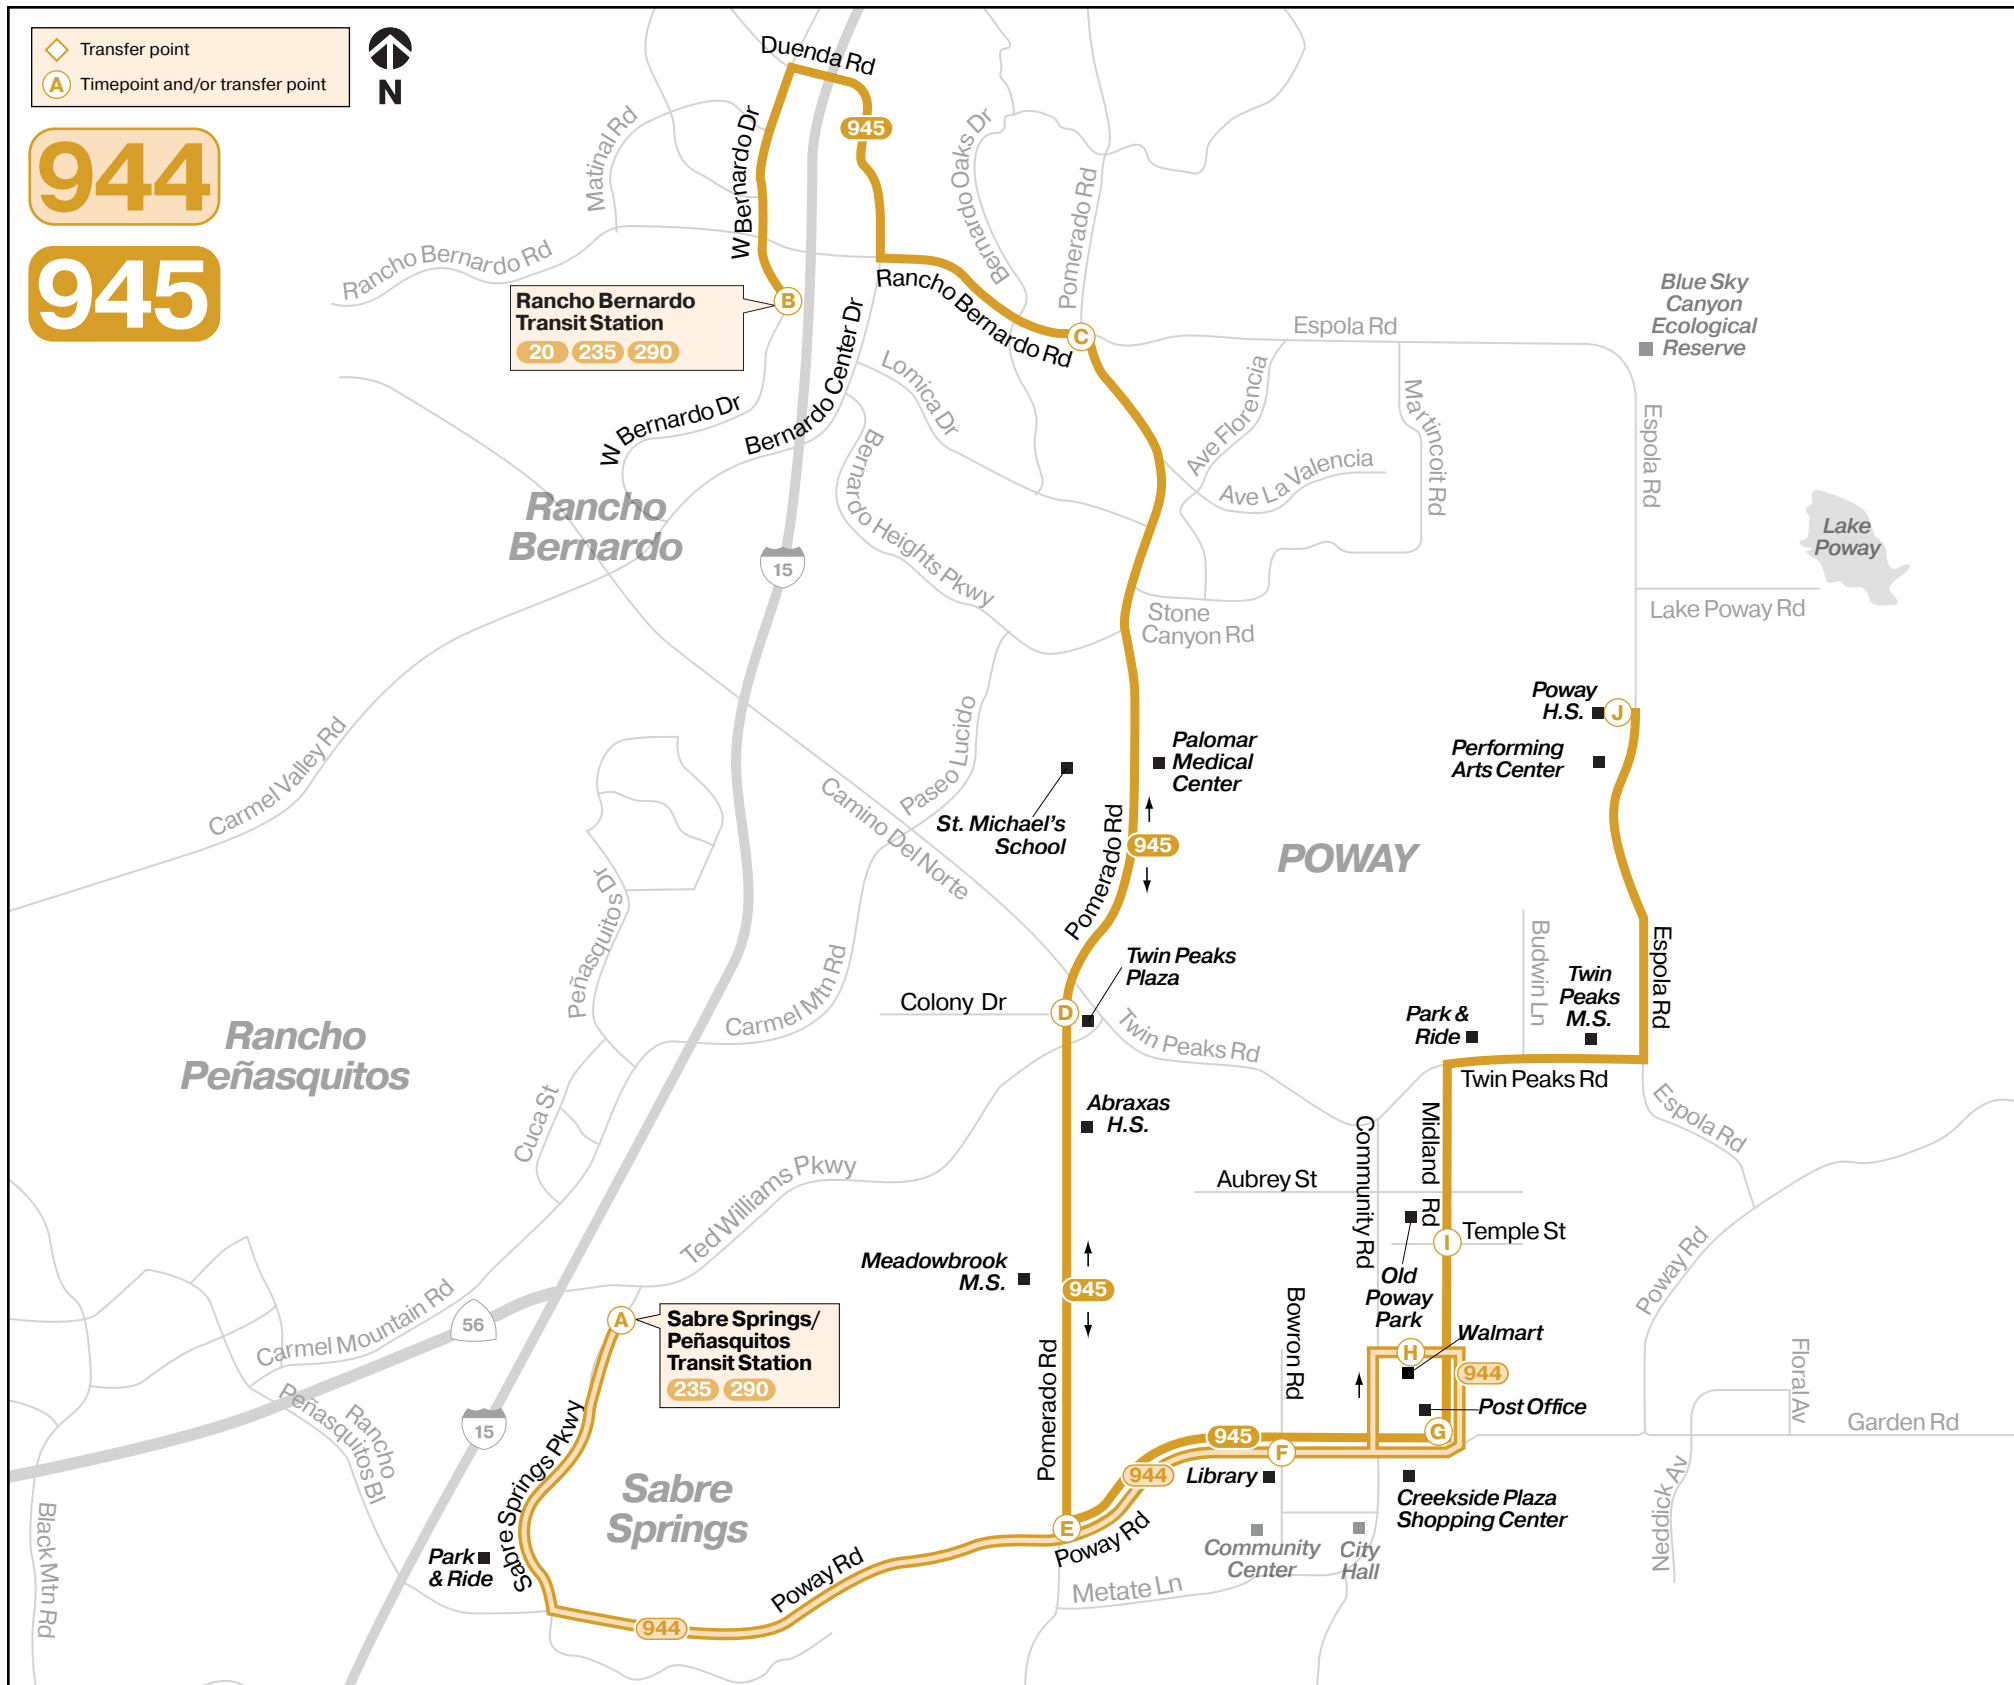

944

945

Sabre Springs → Poway

via Poway Road

Rancho Bernardo → Poway High School

via Pomerado Road / Poway Road

Destinations

- Abraxas High School (945)
- Rancho Bernardo Transit Station
- Sabre Springs / Peñasquitos Transit Station
- Meadowbrook Middle School (945)
- Palomar Medical Center (945)
- Poway High School (945)
- Twin Peaks Plaza (945)
- Poway Library

Bus Routes

Subject to change without notice
Sujeto a cambios sin previo aviso

944 Saturday • sábado

Sabre Springs → Poway			
(A) Sabre Springs/Peñasquitos Transit Station DEPART	(E) Poway Rd. & Pomerado Rd.	(F) Poway Rd. & Bowron Rd.	(H) Hillery Pl. (Walmart) ARRIVE
6:34a	6:42a	6:45a	6:49a
7:34	7:43	7:47	7:51
8:35	8:44	8:48	8:52
9:35	9:44	9:48	9:52
10:35	10:44	10:48	10:52
11:35	11:44	11:48	11:52
12:35p	12:44p	12:48p	12:52p
1:35	1:44	1:48	1:52
2:35	2:44	2:48	2:52
3:36	3:45	3:49	3:53
4:36	4:45	4:49	4:53
5:36	5:45	5:49	5:53
6:36	6:44	6:47	6:51

Poway → Sabre Springs			
(H) Hillery Pl. (Walmart) DEPART	(F) Poway Rd. & Bowron Rd.	(E) Poway Rd. & Pomerado Rd.	(A) Sabre Springs/Peñasquitos Transit Station ARRIVE
6:03a	6:06a	6:09a	6:18a
7:00	7:04	7:08	7:18
8:00	8:04	8:08	8:18
9:00	9:04	9:08	9:18
10:02	10:06	10:10	10:20
11:02	11:06	11:10	11:20
12:02p	12:06p	12:10p	12:20p
1:02	1:06	1:10	1:20
2:02	2:06	2:10	2:20
3:02	3:06	3:10	3:20
4:02	4:06	4:10	4:20
5:02	5:06	5:10	5:20
6:04	6:07	6:11	6:20