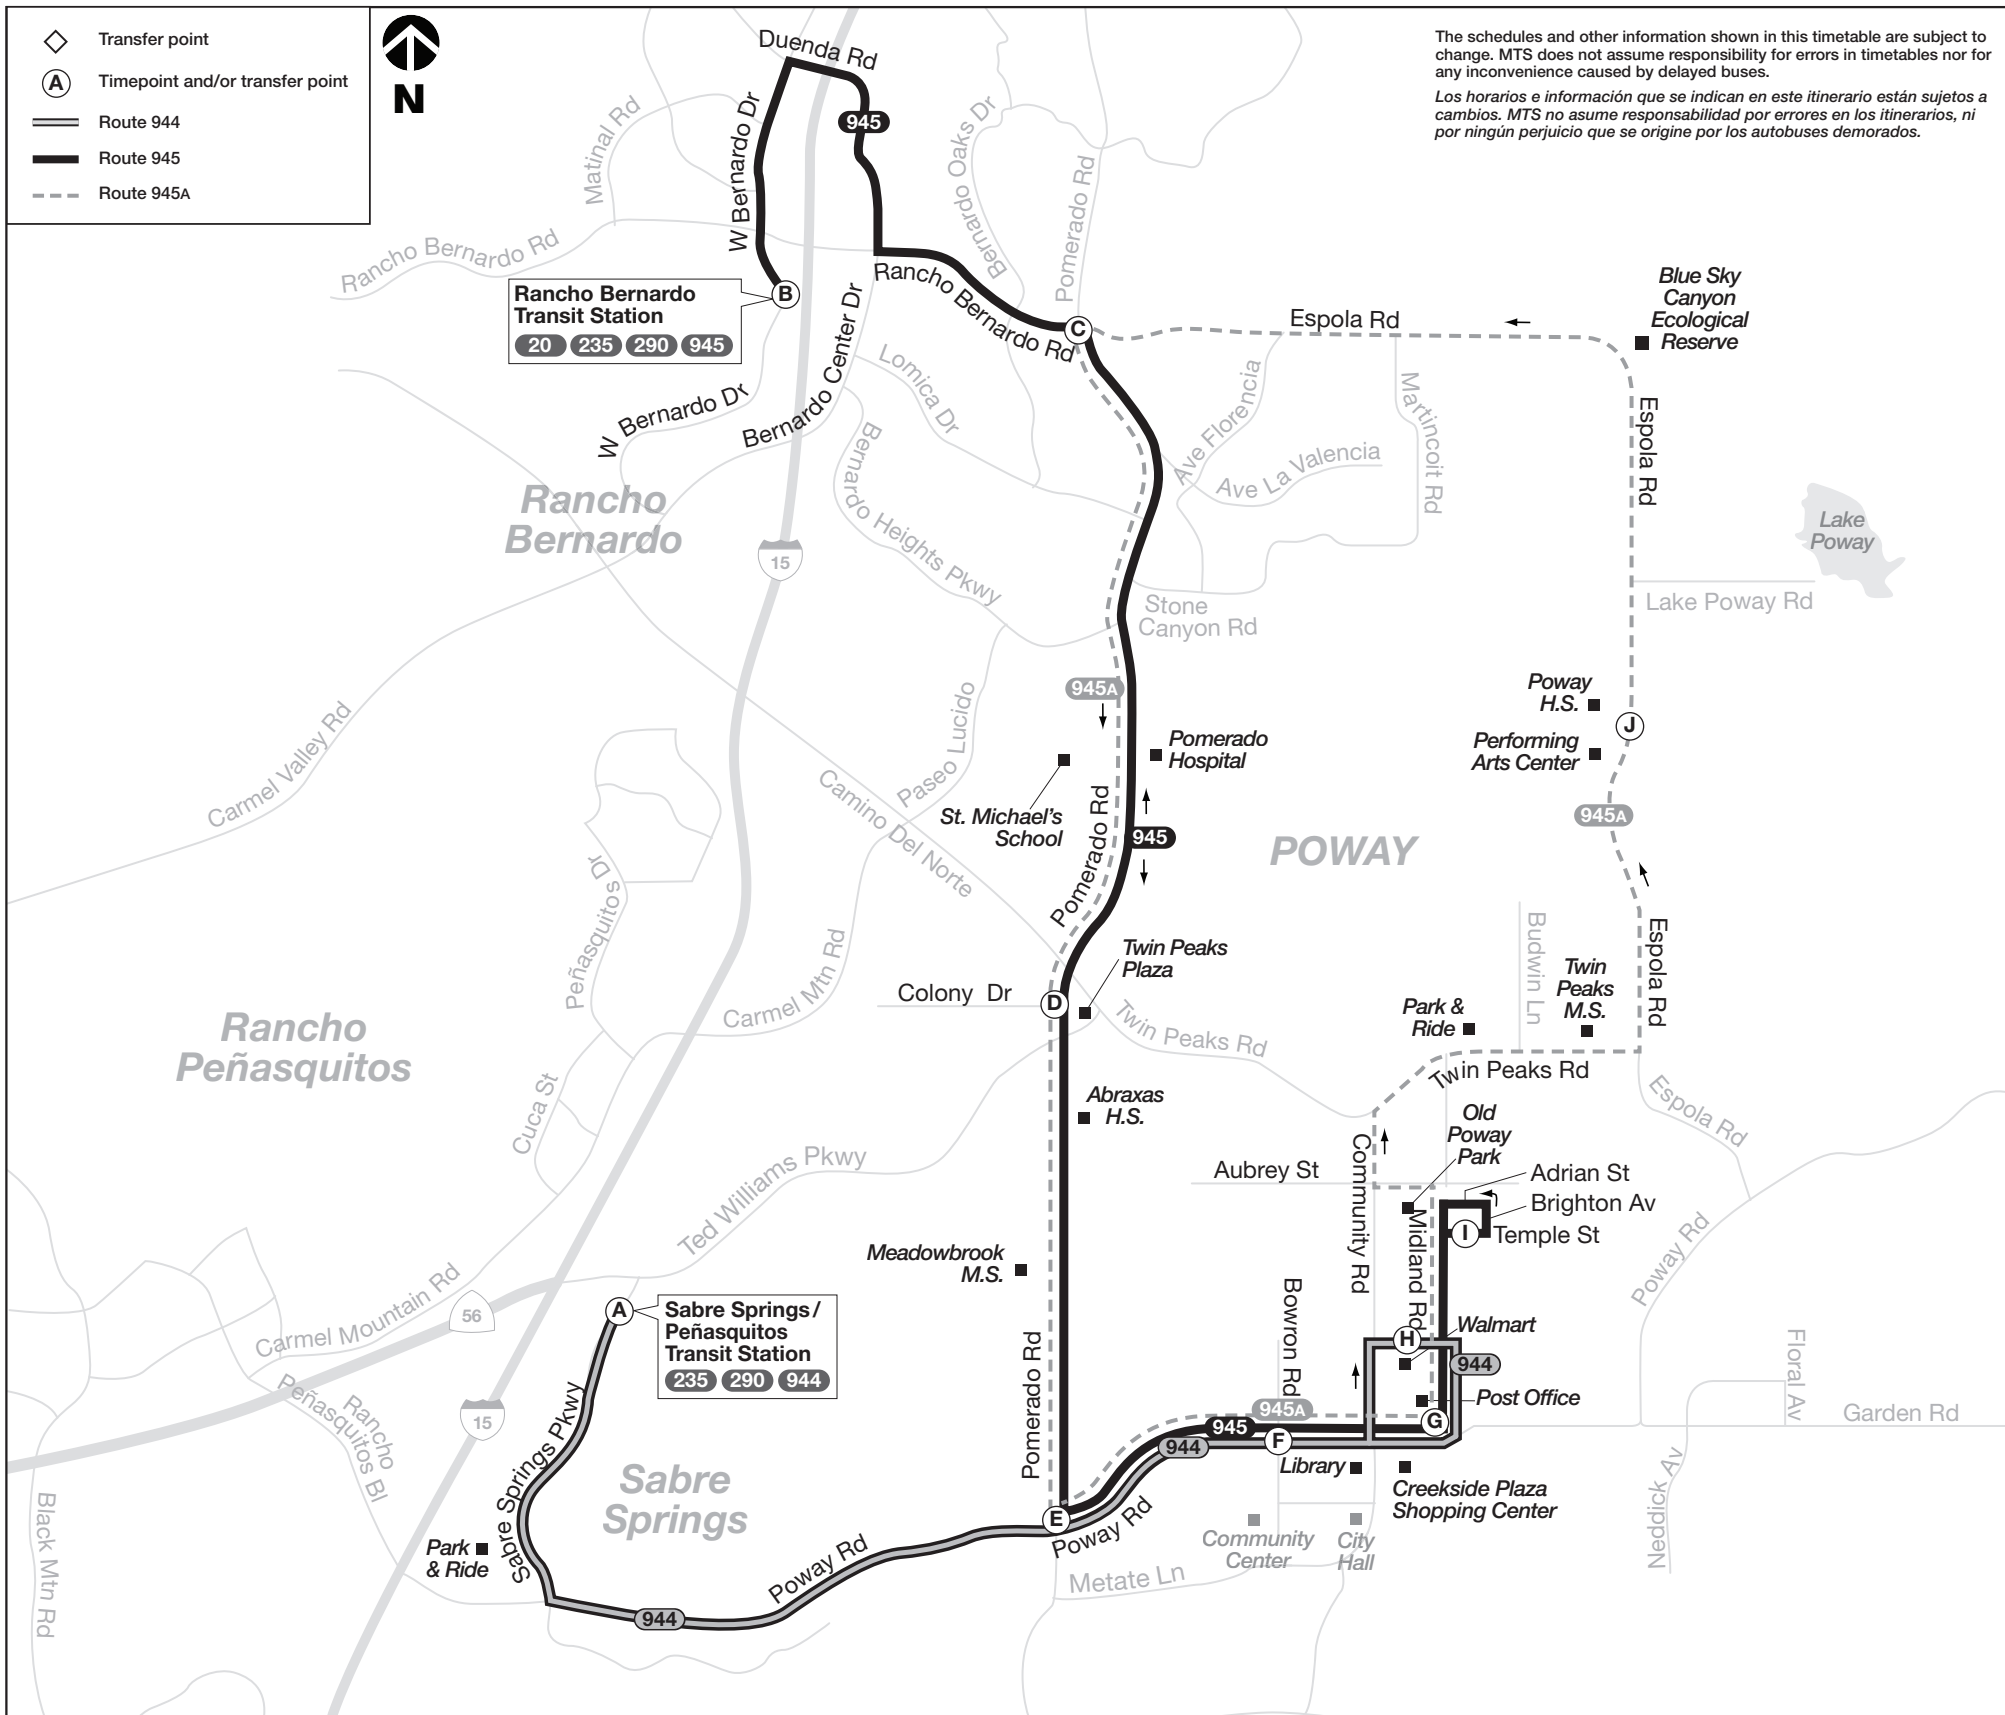

For MTS online trip planning
Planificación de viajes por Internet sdmts.com

For more information on riding MTS services, pick up a Rider's Guide on a bus or at the Transit Store, or visit sdmts.com.

Para obtener más información sobre el uso de los servicios de MTS, recoja un 'Rider's Guide' en un autobús o en la Transit Store, o visita a sdmts.com.

Thank you for riding MTS! ¡Gracias por viajar con MTS!

REV.Effective SEPTEMBER 7, 2021

944

945

Sabre Springs –
Poway
via Poway Road

Rancho Bernardo –
Old Poway Park
via Pomerado Road / Poway Road

DESTINATIONS

- Abraxas High School (945)
- Meadowbrook Middle School (945)
- Pomerado Hospital (945)
- Poway Library
- Poway High School (945A)
- Rancho Bernardo Transit Station (945)
- Twin Peaks Plaza (945)
- Sabre Springs / Peñasquitos Transit Station (944)

REV. 09/21

sdmts.com

Route Alerts, Updated Schedules,
Connections & More

The schedules and other information shown in this timetable are subject to change. MTS does not assume responsibility for errors in timetables nor for any inconvenience caused by delayed buses.

Los horarios e información que se indican en este itinerario están sujetos a cambios. MTS no asume responsabilidad por errores en los itinerarios, ni por ningún perjuicio que se origine por los autobuses demorados.

Alternative formats available upon request. Please call: (619) 557-4555 / Formato alternativo disponible al preguntar. Favor de llamar: (619) 557-4555

Route 945A – Monday through Friday / lunes a viernes

Morning only

Pomerado → Poway → Espola Loop

C	D	E	G	J	C
Pomerado Rd. & R. Bernardo Rd. DEPART	Pomerado Rd. & Colony Dr.	Poway Rd. & Pomerado Rd.	Midland Rd. & Poway Rd.	Poway High School	Pomerado Rd. & R. Bernardo Rd. ARRIVE
6:30a	6:37a	6:44a	6:53a	7:10a	7:20a
7:38	7:45	7:53	8:03	8:16	8:26

Afternoon only

Poway → Espola → Pomerado Loop

G	J	C	D	E	G
Midland Rd. & Poway Rd. DEPART	Poway High School	Pomerado Rd. & R. Bernardo Rd.	Pomerado Rd. & Colony Dr.	Poway Rd. & Pomerado Rd.	Midland Rd. & Poway Rd. ARRIVE
2:31p	2:45p	2:54p	3:03p	3:12p	3:21p
3:48	4:00	4:09	4:17	4:25	4:33

Route 945A does not operate on weekends or on the following holidays and observed holidays
La ruta 945A no ofrece servicio durante el fin de semana ó durante los siguientes días festivos y feriados observados

>>>

New Year's Day, Presidents' Day, Memorial Day, Independence Day, Labor Day, Thanksgiving, Christmas