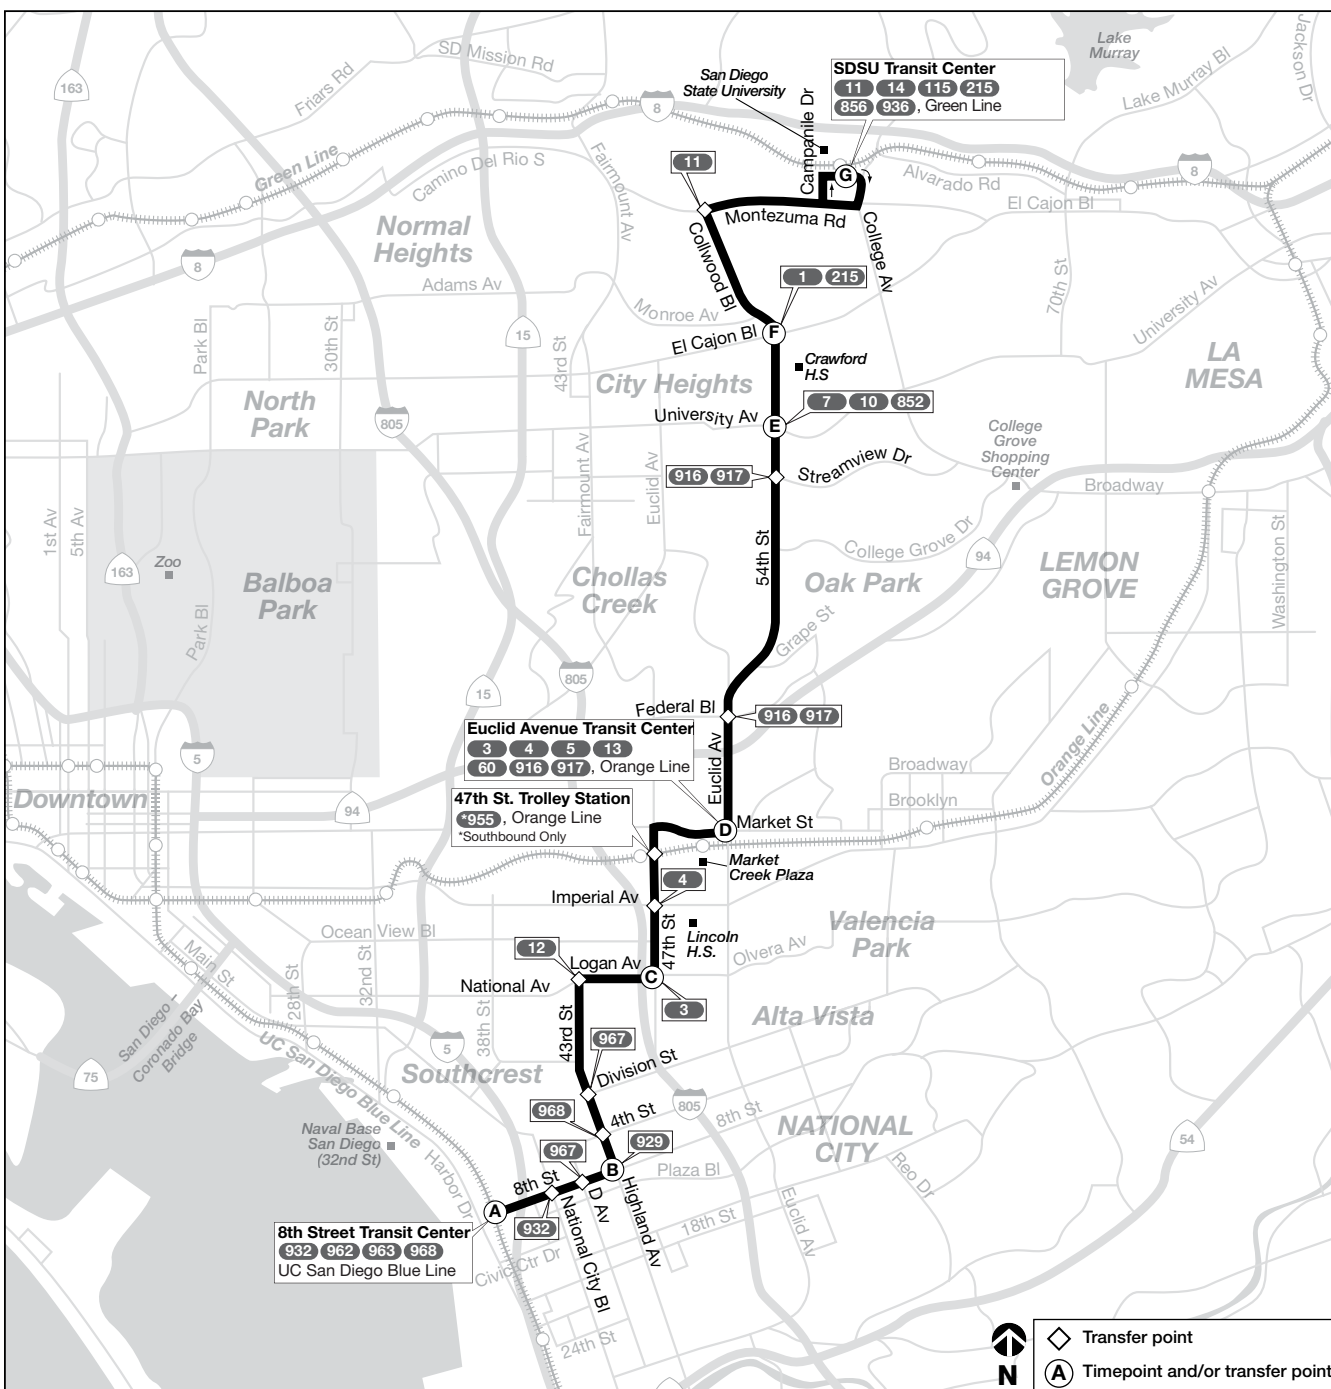

For more information on riding MTS services, pick up a Rider's Guide on a bus or at the Transit Store, or visit sdmts.com.

Para obtener más información sobre el uso de los servicios de MTS, recoja un 'Rider's Guide' en un autobús o en la Transit Store, o visita a sdmts.com.

Thank you for riding MTS! ¡Gracias por viajar con MTS!

Effective JANUARY 30, 2022

955

8th St. Transit Center – SDSU
via 43rd St. / Euclid Avenue Transit Center / 54th St.

DESTINATIONS

- 54th Street
- Crawford High School
- Euclid Av. Transit Center
- Lincoln High School
- Market Creek Plaza
- San Diego State University
- South 43rd Street

TROLLEY CONNECTIONS

- 8th St.
- Euclid Avenue
- SDSU

sdmts.com

Route Alerts, Updated Schedules,
Connections & More

Alternative formats available upon request. Please call: (619) 557-4555 / Formato alternativo disponible al preguntar. Favor de llamar: (619) 557-4555

PRONTO

Always get the best fare!

¡Obtén siempre la mejor tarifa!

Get the Card.
Descarga la tarjeta.

Trolley ticket machines
(cash, credit or debit)
Máquinas expendedoras de boletos
(efectivo, tarjeta de crédito o débito)

Retail outlets
Establecimientos comerciales

Transit Store: 12th & Imperial Transit Center
Tienda Transit Store: Centro de Transporte 12th & Imperial

Get the app.
Descarga la aplicación.

Download on the
App Store

GET IT ON
Google Play

619-595-5636
RidePRONTO.com

The schedules and other information shown in this timetable are subject to change. MTS does not assume responsibility for errors in timetables nor for any inconvenience caused by delayed buses.
Los horarios e información que se indican en este itinerario están sujetos a cambios. MTS no asume responsabilidad por errores en los itinerarios, ni por ningún perjuicio que se origine por los autobuses demorados.

Route 955 – Sunday / domingo

National City ➔ Oak Park ➔ SDSU

(A) 8th St. Transit Center DEPART	(B) Highland Av. & 8th St.	(C) 47th St. & Logan Av.	(D) Euclid Av. Transit Center	(E) 54th St. & University Av.	(F) 54th St. & El Cajon Bl.	(G) SDSU Transit Center ARRIVE
6:39a	6:44a	6:53a	6:00a	6:11a	6:14a	6:22a
7:39	7:44	7:54	7:00	7:11	7:14	7:22
8:26	8:32	8:42	8:01	8:13	8:16	8:24
9:24	9:30	9:40	8:49	9:01	9:04	9:12
9:54	10:00	10:10	9:47	9:59	10:02	10:10
10:24	10:30	10:40	10:17	10:29	10:32	10:40
10:54	11:00	11:10	10:47	10:59	11:02	11:10
11:24	11:30	11:40	11:17	11:29	11:32	11:40
11:54	12:00p	12:10p	11:47	11:59	12:02p	12:10p
12:22p	12:28	12:39	12:17p	12:29p	12:32	12:40
12:52	1:28	1:09	12:46	12:58	1:01	1:10
1:22	1:58	1:39	1:16	1:28	1:31	1:40
1:52	1:58	2:09	1:46	1:58	2:01	2:10
2:22	2:28	2:39	2:16	2:28	2:31	2:40
2:50	2:57	3:08	2:46	2:58	3:01	3:10
3:20	3:27	3:38	3:16	3:28	3:31	3:40
3:50	3:57	4:08	3:46	3:58	4:01	4:10
4:20	4:27	4:38	4:16	4:28	4:31	4:40
4:50	4:57	5:08	4:46	4:58	5:01	5:10
5:20	5:27	5:38	5:16	5:28	5:31	5:40
5:50	5:57	6:08	5:46	5:58	6:01	6:10
6:20	6:27	6:38	6:16	6:28	6:31	6:40
6:50	6:57	7:08	6:46	6:58	7:01	7:10
7:20	7:27	7:38	7:16	7:28	7:31	7:40
7:50	7:57	8:08	7:46	7:58	8:01	8:10
8:20	8:27	8:38	8:16	8:28	8:31	8:40
8:50	8:57	9:08	8:46	8:58	9:01	9:10

SDSU ➔ Oak Park ➔ National City