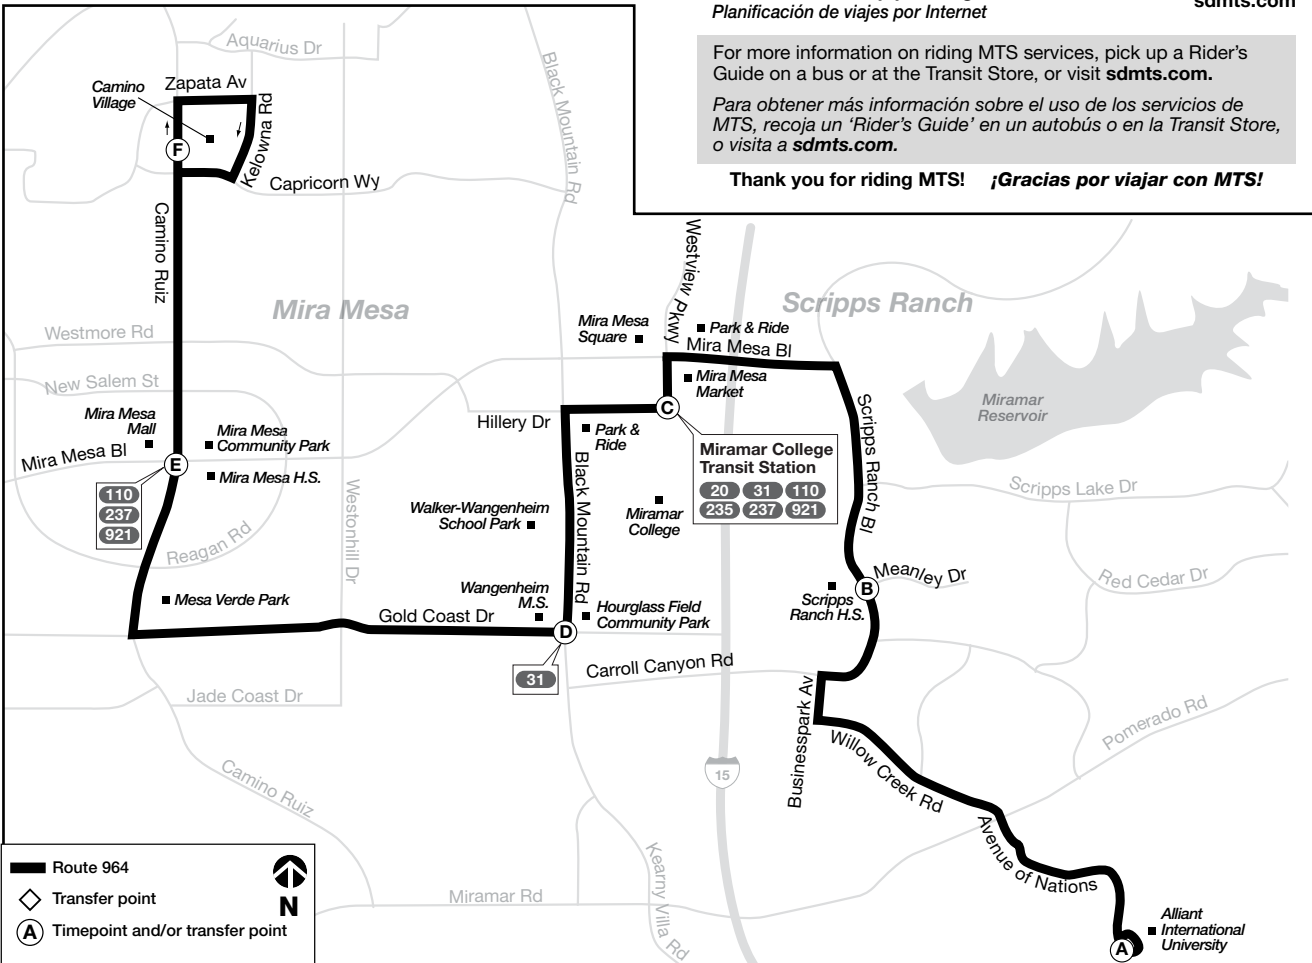

Always get the best fare!

¡Obtén siempre la mejor tarifa!

Get the Card.
Descarga la tarjeta.

Get the app.
Descarga la aplicación.

RidePRONTO.com
619-595-5636

DIRECTORY / Directorio

MTS Information & Trip Planning <i>MTS Información y planeo de viaje</i>	511 or/ó (619) 233-3004
TTY/TDD (teletype for hearing impaired) <i>Teletipo para sordos</i>	(619) 234-5005 or/ó (888) 722-4889
InfoExpress <i>(24-hour info via Touch-Tone phone)</i> <i>Información las 24 horas (via teléfono de teclas)</i>	(619) 685-4900
Customer Service / Suggestions <i>Servicio al cliente / Sugerencias</i>	(619) 557-4555
MTS Security <i>MTS Seguridad</i>	(619) 595-4960
Lost & Found <i>Objetos extraviados</i>	(619) 233-3004
Transit Store	(619) 234-1060 12th & Imperial Transit Center M-F 8am-5pm

For MTS online trip planning **sdmts.com**
Planificación de viajes por Internet

For more information on riding MTS services, pick up a Rider's Guide on a bus or at the Transit Store, or visit **sdmts.com**.

*Para obtener más información sobre el uso de los servicios de MTS, recoja un 'Rider's Guide' en un autobús o en la Transit Store, o visita a **sdmts.com**.*

Thank you for riding MTS! ¡Gracias por viajar con MTS!

964

Camino Ruiz & Capricorn Way – Alliant International University
via Miramar College Transit Station

DESTINATIONS

- Alliant International University
- Camino Village
- Hourglass Field Community Park
- Miramar College
- Mira Mesa High School
- Mira Mesa Mall
- Mira Mesa Market
- Miramar College Transit Station

sdmts.com

Route Alerts, Updated Schedules, Connections & More

Exact fare, please Favor de pagar la cantidad exacta

Fares Tarifas	Adulto	Senior/Disabled/ Medicare/Youth* Personas Mayores/con Discapacidades/Medicare/Jóvenes*
ONE-WAY FARES <i>Tarifas Sencillas</i>	$2.50	$1.25
EARNED DAY PASS <i>Pase del Día Ganado</i>	$6.00	$3.00
MONTH PASS <i>Pase mensual</i>	$72.00	$23.00

Load money into your PRONTO account to earn Day Passes and Month Passes. Tap your PRONTO card ($2) or scan your PRONTO mobile app (free) to ride. *Carga dinero a tu cuenta de PRONTO para ganar Pases del Día y Pases Mensuales. Toca tu tarjeta PRONTO ($2) o escanea tu aplicación móvil PRONTO (gratis) para viajar.*

- **One-ways with PRONTO receive free transfers for two hours. No free transfers for cash.** *Los viajes de ida con PRONTO reciben transbordos gratuitos por dos horas. No se permiten transbordos gratuitos con pagos en efectivo.*
- **Day Passes not sold in advance. Earned with PRONTO.** *Los pases diarios no se venden por adelantado. Se obtienen con PRONTO.*
- **A month pass can be purchased in advanced or earned with PRONTO. Good from first day to last day of the month.** *El Pase Mensual se puede comprar por adelantado o se obtiene mientras viaja con PRONTO. Válido desde el primer día hasta el último día del mes.*

For more information, visit: / Para más información, visite: **sdmts.com/fares**