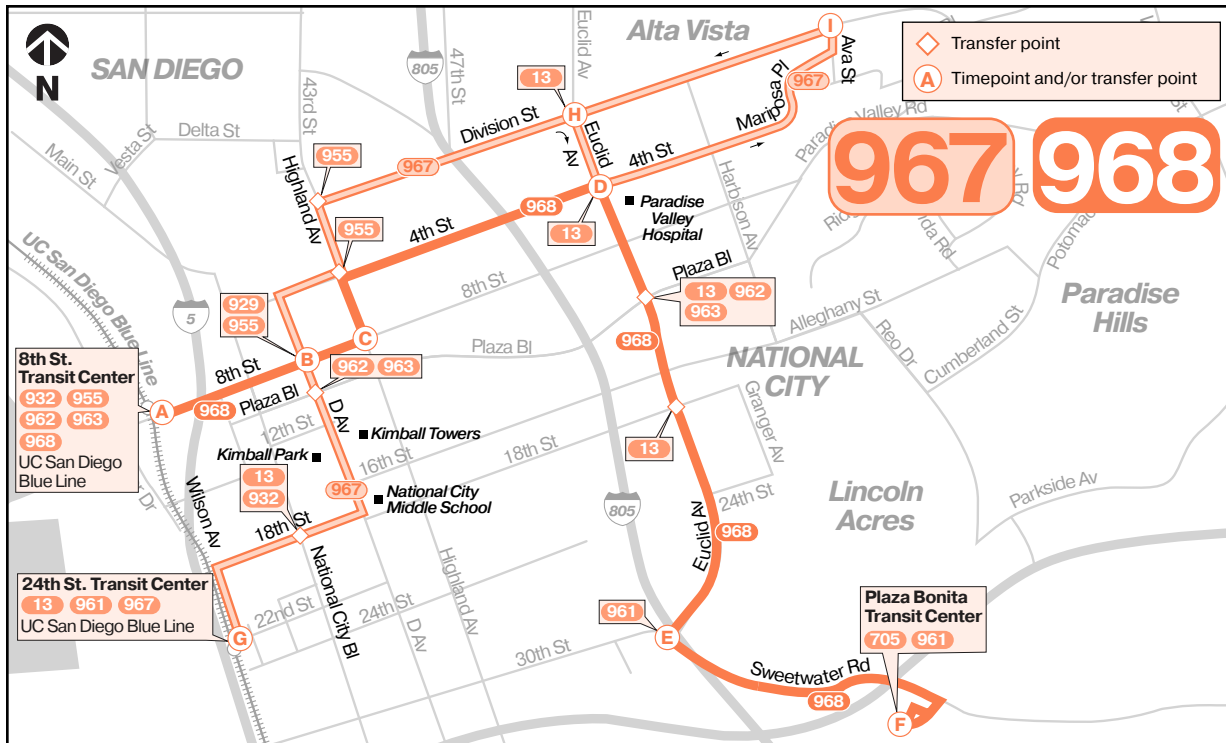

RidePRONTO.com • 619-595-5636

All timetables are available online

Todos los horarios están disponibles en línea.

sdmts.com/timetables

Real Time Arrivals

Download the free OneBusAway app.

Llegadas en tiempo real. Descarga la aplicación gratuita OneBusAway.

sdmts.com/oba

sdmts.com

MTS Security
MTS Seguridad 619-595-4960

MTS Information & Trip Planning
MTS Información y planeo de viaje 619-233-3004

Customer Service / Suggestions
Servicio al cliente / Sugerencias 619-557-4555

Lost and Found
Objetos extraviados 619-233-3004

Transit Store
12th & Imperial Transit Center
M-F / L-V 8am-5pm 619-234-1060

TTY/TDD
(teletype for hearing impaired)
Teletipo para sordos 619-234-5005
888-722-4889

Buses on all MTS routes are accessible via lift or ramp.
Autobuses en todas las rutas de MTS son accesibles mediante un ascensor o rampa.

Alternative formats available upon request. Call: (619) 557-4555.
Formato alternativo disponible al preguntar. Llamar: (619) 557-4555.

Effective January 28, 2024

967

968

24th Street
Transit Center ↔
Division / Ava
via D Ave. / Division St.

8th Street
Transit Center ↔
Plaza Bonita
via 4th St. / Euclid Ave.

Destinations

- Kimball Park (967)
- Kimball Towers (967)
- National City Middle School (967)
- Paradise Valley Hospital
- Plaza Bonita (968)

Bus Routes

Trolley Connections

- 8th Street
- 24th Street

Subject to change without notice
Sujeto a cambios sin previo aviso

MTS Rider Insider

**Stay Informed.
Ride with Confidence.**

Sign up for the MTS Rider Insider e-newsletter and receive MTS news, service changes and construction notices right to your inbox. Also enjoy exclusive access to sweepstakes, events, special deals with partners and more.

Learn More

sdmts.com/RiderInsider