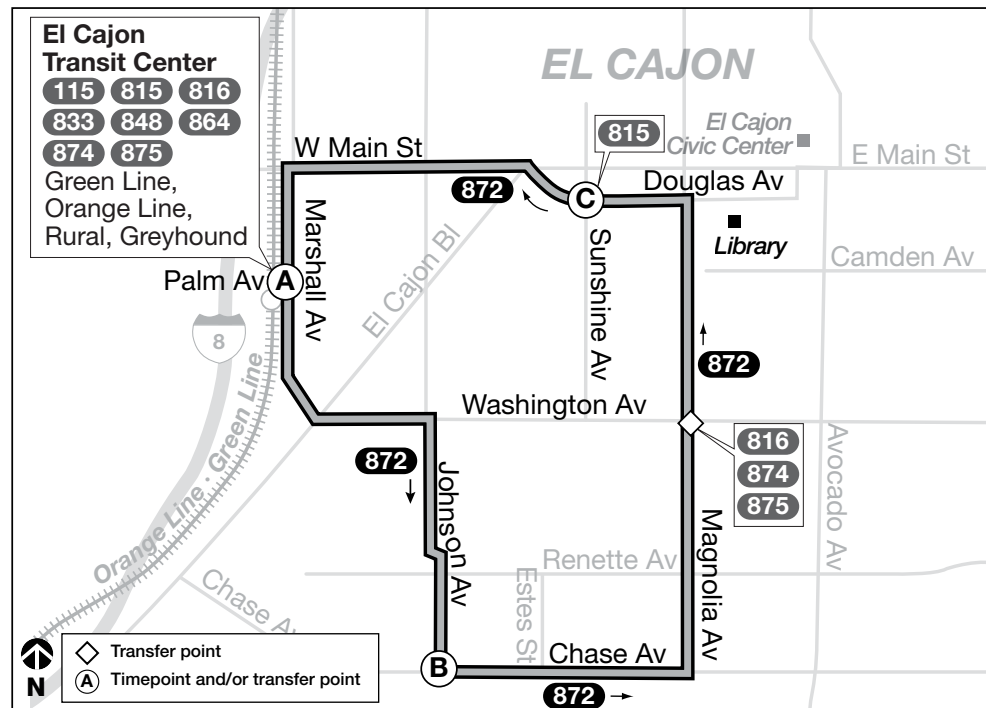

For more information on riding MTS services, pick up a Rider's Guide on a bus or at the Transit Store, or visit sdmts.com.

Para obtener más información sobre el uso de los servicios de MTS, recoja un 'Rider's Guide' en un autobús o en la Transit Store, o visita a sdmts.com.

Thank you for riding MTS! ¡Gracias por viajar con MTS!

Effective SEPTEMBER 1, 2021

872

El Cajon Shuttle Loop
via Chase Avenue / Magnolia Avenue

DESTINATIONS

- Chase Avenue
- Magnolia Avenue

TROLLEY CONNECTIONS
• El Cajon

sdmts.com

Route Alerts, Updated Schedules,
Connections & More

Alternative formats available upon request. Please call: (619) 557-4555
Formato alternativo disponible al preguntar. Favor de llamar: (619) 557-4555

The schedules and other information shown in this timetable are subject to change. MTS does not assume responsibility for errors in timetables nor for any inconvenience caused by delayed buses.

Los horarios e información que se indican en este itinerario están sujetos a cambios. MTS no asume responsabilidad por errores en los itinerarios, ni por ningún perjuicio que se origine por los autobuses demorados.

Rider Insider

Freebies ♥ Contests ♥ Events ♥ News ♥ Fun

We **LOVE** our riders and as part of giving back, we're starting a new program for **YOU!** Just by staying in touch with us via email you'll get exclusive sweepstakes, news, events, plus transit lifestyle tips.

Join Today! sdmts.com/RiderInsider

Sponsored by