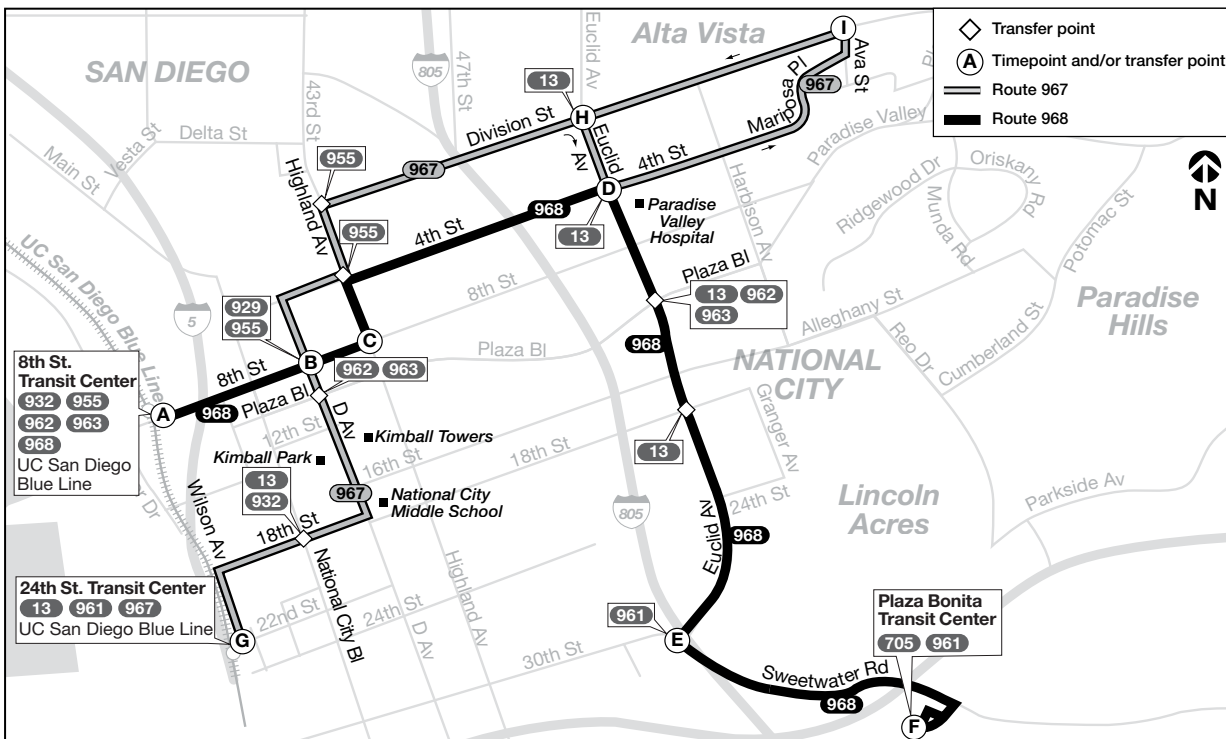

DIRECTORY / Directorio

MTS Information & Trip Planning MTS Información y planeo de viaje	511 or/ó (619) 233-3004
TTY/TDD (teletype for hearing impaired) Teletipo para sordos	(619) 234-5005 or/ó (888) 722-4889
InfoExpress (24-hour info via Touch-Tone phone) Información las 24 horas (via teléfono de teclas)	(619) 685-4900
Customer Service / Suggestions Servicio al cliente / Sugerencias	(619) 557-4555
MTS Security MTS Seguridad	(619) 595-4960
Lost & Found Objetos extraviados	(619) 233-3004
Transit Store	(619) 234-1060 12th & Imperial Transit Center M-F 8am-5pm
For MTS online trip planning Planificación de viajes por Internet	sdmts.com

For more information on riding MTS services, pick up a Rider's Guide on a bus or at the Transit Store, or visit sdmts.com.

Para obtener más información sobre el uso de los servicios de MTS, recoja un 'Rider's Guide' en un autobús o en la Transit Store, o visita a sdmts.com.

Thank you for riding MTS! ¡Gracias por viajar con MTS!

Effective NOVEMBER 21, 2021

967

24th St. Transit Center
– Division / Ava
via D Ave. / Division St.

968

8th St. Transit Center
– Plaza Bonita
via 4th St. / Euclid Ave.

DESTINATIONS

- Kimball Park (967)
- Kimball Towers (967)
- National City Middle School (967)
- Paradise Valley Hospital
- Plaza Bonita (968)

TROLLEY CONNECTIONS

- 8th St.
- 24th St.

11/21

sdmts.com

Route Alerts, Updated Schedules,
Connections & More

MTS Jobs We're Hiring

- Entry & senior level positions available
- Competitive pay & benefits
- Free transit passes for you & your family
- And more!

Apply Today!
sdmts.com/Careers

The schedules and other information shown in this timetable are subject to change. MTS does not assume responsibility for errors in timetables nor for any inconvenience caused by delayed buses.

Los horarios e información que se indican en este itinerario están sujetos a cambios. MTS no asume responsabilidad por errores en los itinerarios, ni por ningún perjuicio que se origine por los autobuses demorados.