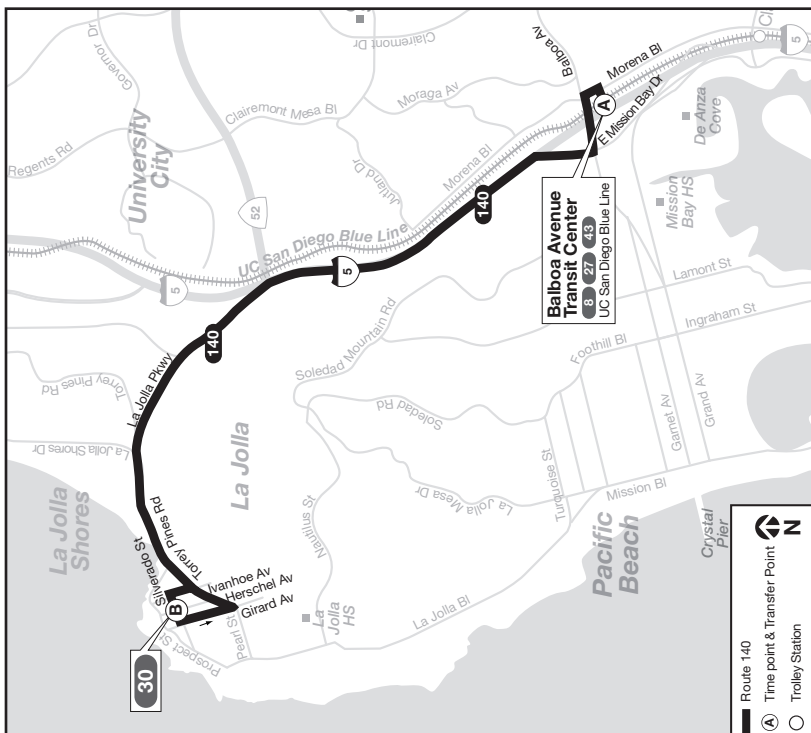

For more information, visit: / Para más información, visite: sdmts.com/fares

DIRECTORY / Directorio

MTS Information & Trip Planning MTS Información y planeo de viaje	(619) 233-3004
TTY/TDD (teletype for hearing impaired) Teletipo para sordos	(619) 234-5005 or/ó (888) 722-4889
InfoExpress (24-hour info via Touch-Tone phone) Información las 24 horas (via teléfono de teclas)	(619) 685-4900
Customer Service / Suggestions Servicio al cliente / Sugerencias	(619) 557-4555
MTS Security MTS Seguridad	(619) 595-4960
Lost & Found Objetos extraviados	(619) 233-3004
Transit Store	(619) 234-1060 12th & Imperial Transit Center M-F 8am-5pm
For MTS online trip planning Planificación de viajes por Internet	sdmts.com

For more information on riding MTS services, pick up a Rider's Guide on a bus or at the Transit Store, or visit sdmts.com.

Para obtener más información sobre el uso de los servicios de MTS, recoja un 'Rider's Guide' en un autobús o en la Transit Store, o visita a sdmts.com.

Thank you for riding MTS! ¡Gracias por viajar con MTS!

Effective SEPTEMBER 4, 2022

140

La Jolla -
Balboa Avenue Transit Center Express
via La Jolla Parkway/ Interstate 5

DESTINATIONS

- Village of La Jolla
  (Downtown La Jolla)

TROLLEY CONNECTIONS

- Balboa Avenue
  Transit Center

09/22

sdmts.com

Route Alerts, Updated Schedules,
Connections & More

Alternative formats available upon request. Please call: (619) 557-4555 / Formato alternativo disponible al preguntar. Favor de llamar: (619) 557-4555

The schedules and other information shown in this timetable are subject to change. MTS does not assume responsibility for errors in timetables nor for any inconvenience caused by delayed buses. Los horarios e información que se indican en este itinerario están sujetos a cambios. MTS no asume responsabilidad por errores en los itinerarios, ni por ningún perjuicio que se origine por los autobuses demorados.