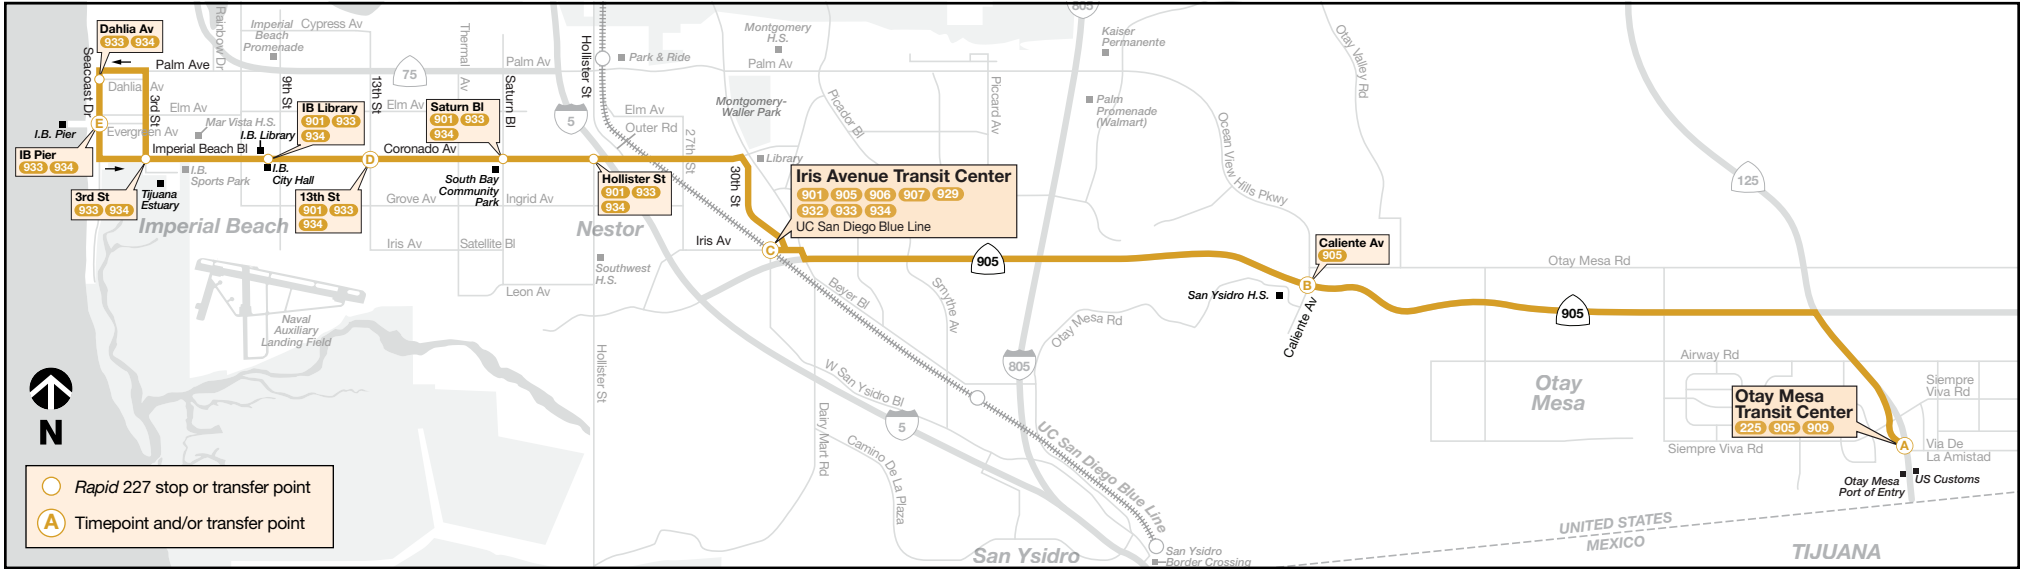

- Imperial Beach Pier
- Tijuana Estuary
- Imperial Beach Sports Park
- Mar Vista High School
- Imperial Beach Library / City Hall
- South Bay Community Park
- San Ysidro High School
- Otay Mesa Port of Entry

Trolley Connections

- Iris Avenue

Subject to change without notice
Sujeto a cambios sin previo aviso

PRONTO

Easy transit fare. Get a card or download the app.

¡Tarifa de transporte fácil! Obtén una tarjeta o descarga la aplicación.

RidePRONTO.com • 619-595-5636

All timetables are available online

Todos los horarios están disponibles en línea.

sdmts.com/timetables

Real Time Arrivals

Download the free OneBusAway app.

Llegadas en tiempo real. Descarga la aplicación gratuita OneBusAway.

sdmts.com/oba

MTS Security 619-595-4960

MTS Seguridad

MTS Information & Trip Planning 619-233-3004

MTS Información y planeo de viaje

Customer Service / Suggestions 619-557-4555

Servicio al cliente / Sugerencias

Lost and Found 619-233-3004

Objetos extraviados

Transit Store 619-234-1060

12th & Imperial Transit Center
M-F / L-V 8am-5pm

TTY/TDD 619-234-5005

(teletype for hearing impaired)

Teletipo para sordos 888-722-4889

Buses on all MTS routes are accessible via lift or ramp.
Autobuses en todas las rutas de MTS son accesibles mediante un ascensor o rampa.

Alternative formats available upon request. Call: (619) 231-1466.
Formato alternativo disponible al preguntar. Llamar: (619) 231-1466.

227 Saturday and Sunday • sábado y domingo

Otay Mesa Transit Center → Imperial Beach Pier