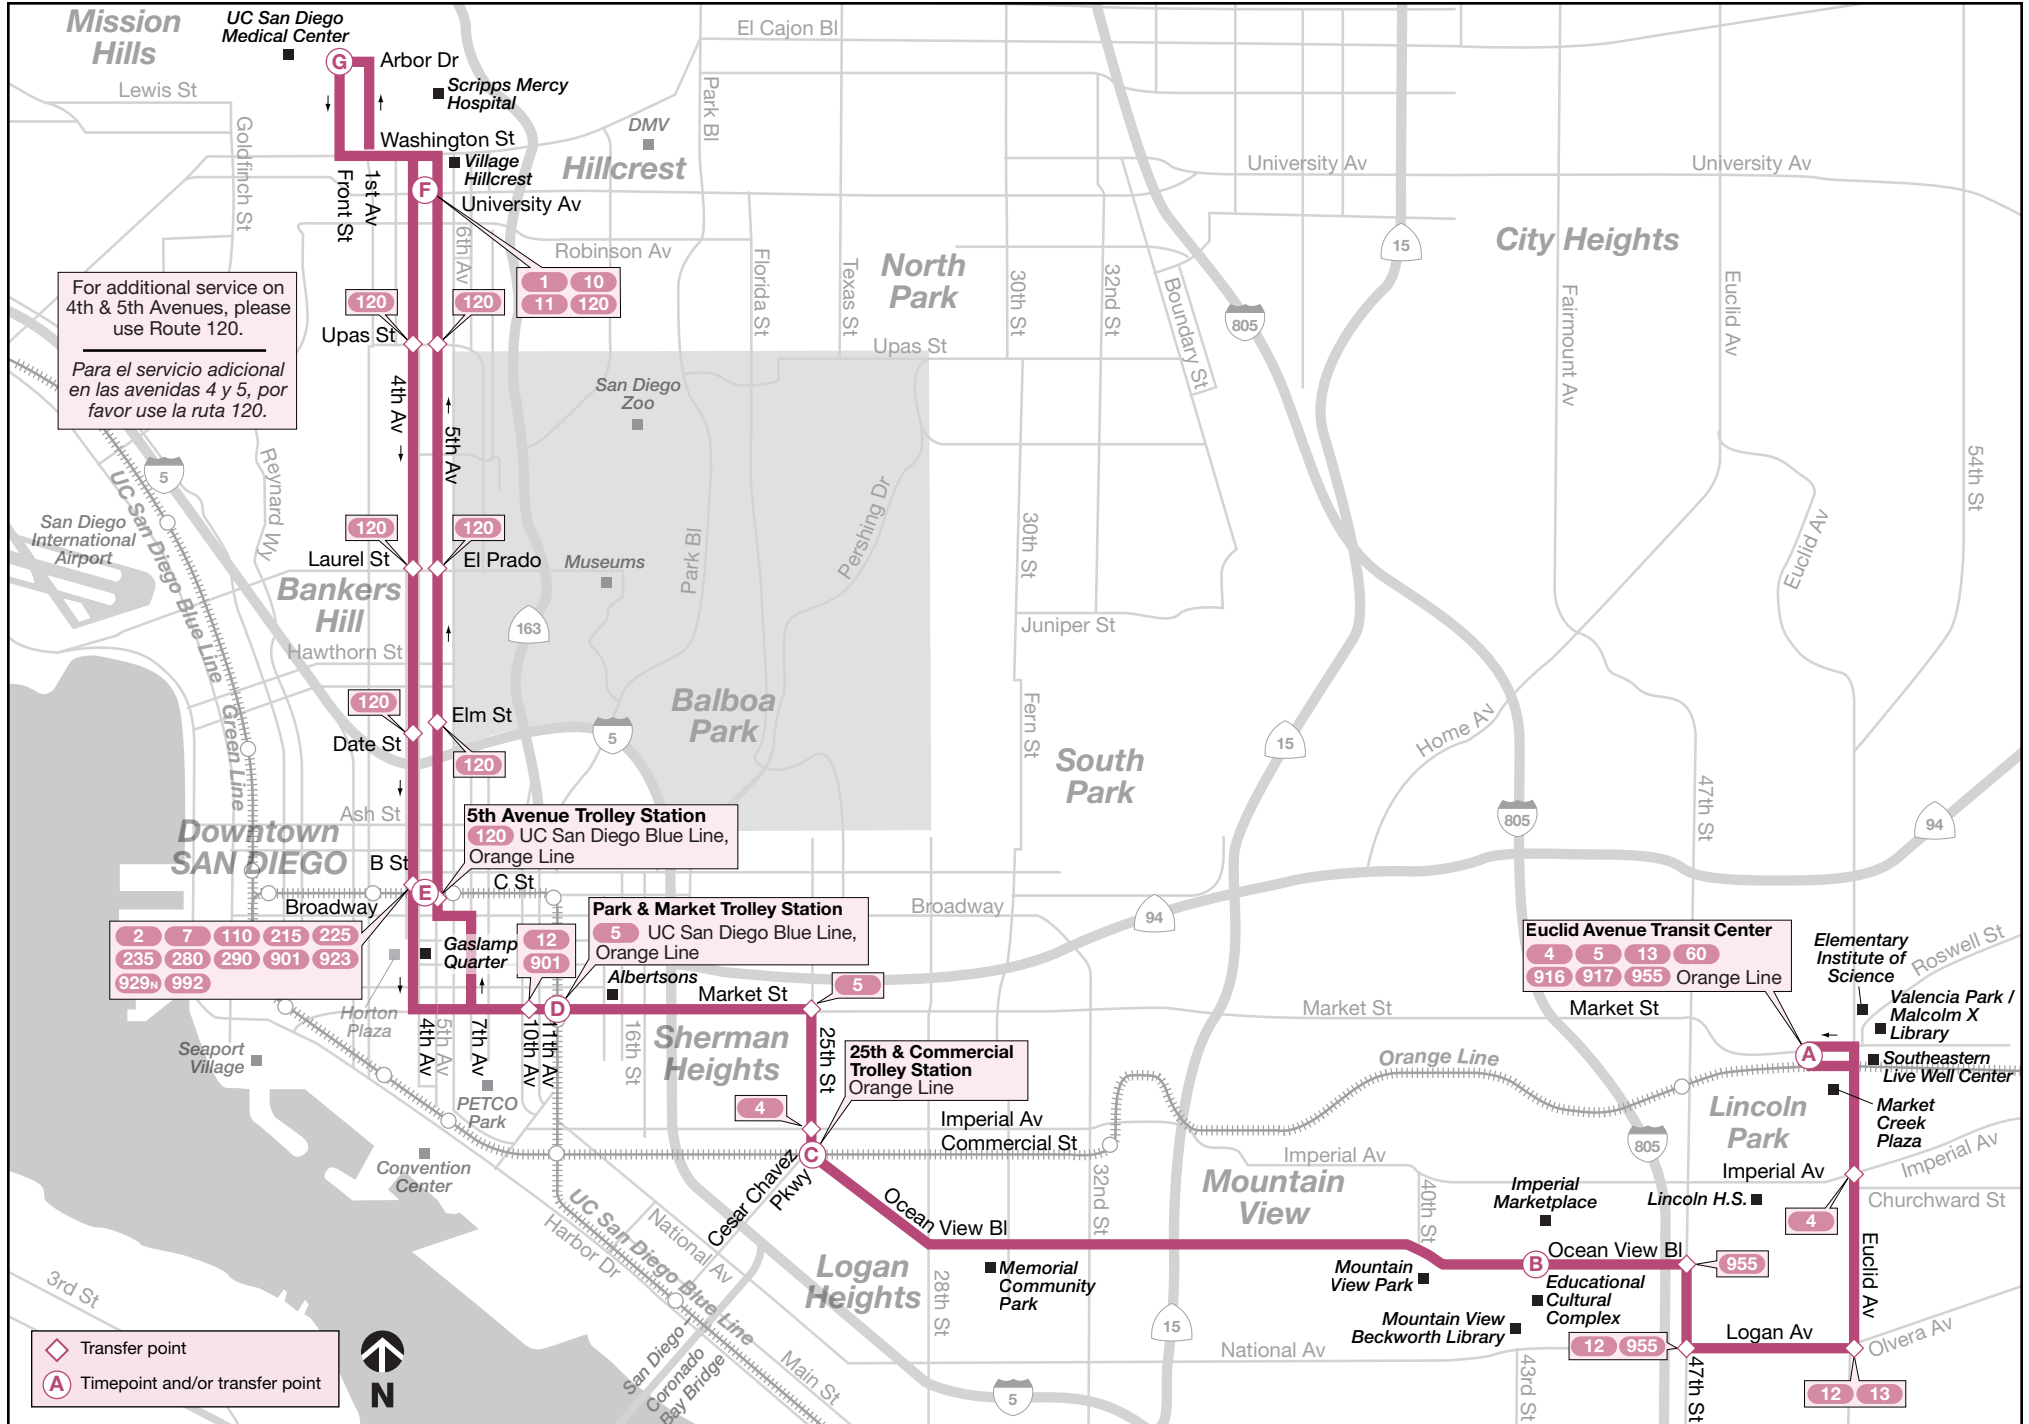

# 3

**Euclid Avenue Transit Center ↔ UCSD Medical Center / Hillcrest**  
via Ocean View Boulevard / Downtown

### Destinations

- Balboa Park
- Bankers Hill
- Educational Cultural Complex
- Gaslamp Quarter
- Market Creek Plaza

Subject to change without notice  
Sujeto a cambios sin previo aviso

### Trolley Connections

- 5th Avenue
- Park & Market
- 25th & Commercial
- Euclid Avenue

### Euclid Avenue Transit Center → UCSD Medical Center / Hillcrest

(A) Euclid Av. Transit Center DEPART	(B) Educational Cultural Complex	(C) 25th & Commercial Trolley Station	(D) Park & Market Trolley Station	(E) 5th Av. & C St.	(F) 5th Av. & University Av.	(G) UCSD Medical Center ARRIVE
5:48a	5:57a	6:08a	6:15a	6:21a	6:33a	6:38a
6:46	6:55	7:07	7:16	7:22	7:35	7:41
7:16	7:25	7:37	7:46	7:53	8:07	8:13
7:46	7:55	8:07	8:16	8:23	8:37	8:43
8:17	8:26	8:38	8:47	8:54	9:08	9:14
8:47	8:56	9:08	9:17	9:24	9:38	9:44
9:17	9:26	9:38	9:47	9:54	10:08	10:14
9:47	9:56	10:08	10:17	10:24	10:38	10:44
10:17	10:26	10:38	10:47	10:54	11:08	11:14
10:47	10:56	11:08	11:17	11:24	11:38	11:44
11:17	11:26	11:38	11:47	11:54	12:08p	12:14p
11:47	11:56	12:08p	12:17p	12:24p	12:38	12:44
12:16p	12:26p	12:38	12:47	12:54	1:08	1:14
12:46	12:56	1:08	1:17	1:24	1:38	1:44
1:16	1:26	1:38	1:47	1:54	2:08	2:14
1:46	1:56	2:08	2:17	2:24	2:38	2:44
2:16	2:26	2:38	2:47	2:54	3:08	3:14
2:46	2:56	3:08	3:17	3:24	3:38	3:44
3:16	3:26	3:38	3:47	3:54	4:08	4:14
3:46	3:56	4:08	4:17	4:24	4:38	4:44
4:16	4:26	4:38	4:47	4:54	5:08	5:14
4:46	4:56	5:08	5:17	5:24	5:38	5:44
5:46	5:56	6:08	6:17	6:24	6:38	6:43
6:47	6:57	7:08	7:16	7:23	7:36	7:41
7:47	7:57	8:08	8:16	8:23	8:36	8:41