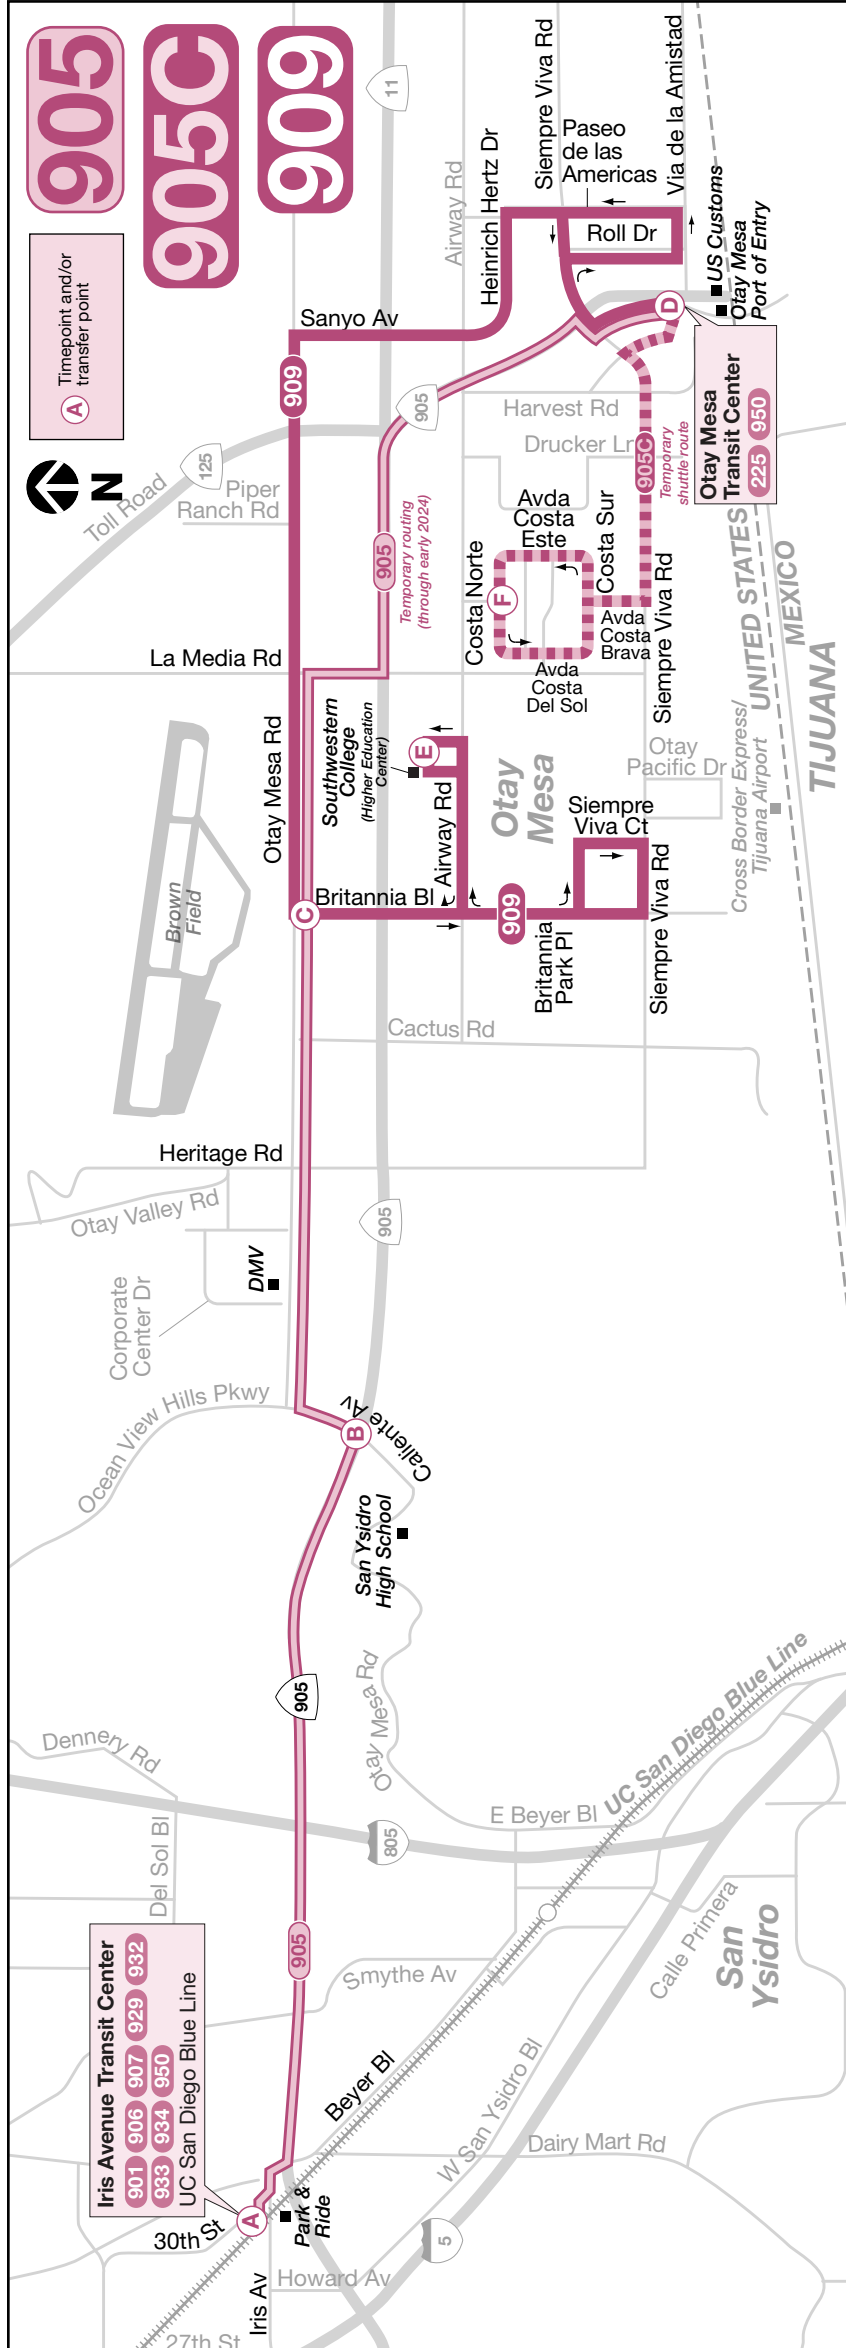

### Destinations

- Brown Field
- Otay Business Parks
- Otay Mesa Port of Entry
- San Ysidro High School (905)
- Southwestern College Otay Mesa (909)

## 905C

Monday through Friday •  
lunes a viernes

Otay Mesa Transit Center →  
Ave. Costa Norte & Ave. Costa Azul

Otay Mesa Transit Center DEPART	Avenida Costa Norte & Avenida Costa Azul	Otay Mesa Transit Center ARRIVE
4:00a	4:07a	4:13a
4:30	4:37	4:43
5:08	5:15	5:21
5:38	5:45	5:51
6:06	6:13	6:19
6:31	6:38	6:44
6:45	6:52	6:58
7:01	7:08	7:14
7:16	7:23	7:29
7:31	7:38	7:44
7:46	7:53	7:59
8:01	8:08	8:14
8:16	8:23	8:29
8:31	8:38	8:44
8:46	8:53	8:59
9:01	9:08	9:14
9:26	9:33	9:39
9:57	10:04	10:10
10:29	10:36	10:42
10:59	11:06	11:12
11:29	11:36	11:42
11:59	12:06p	12:12p
12:29p	12:36	12:42
12:58	1:05	1:11
1:28	1:35	1:41
2:00	2:08	2:15
2:25	2:33	2:40
2:40	2:48	2:55
2:55	3:03	3:10
3:10	3:18	3:25
3:25	3:33	3:40
3:45	3:53	4:00
4:00	4:08	4:15
4:15	4:23	4:30
4:30	4:38	4:45
4:49	4:57	5:04
5:04	5:12	5:19
5:26	5:34	5:41
5:57	6:05	6:12
6:28	6:35	6:41
6:59	7:06	7:12
7:29	7:36	7:42
7:58	8:05	8:11
8:24	8:31	8:37
8:54	9:01	9:07
9:32	9:39	9:45
10:02	10:09	10:15

## 905C

Saturday • sábado

Otay Mesa Transit Center →  
Ave. Costa Norte & Ave. Costa Azul

Otay Mesa Transit Center DEPART	Avenida Costa Norte & Avenida Costa Azul	Otay Mesa Transit Center ARRIVE
5:19a	5:26a	5:32a
6:18	6:25	6:31
7:18	7:25	7:31
8:18	8:25	8:31
9:18	9:25	9:31
10:18	10:25	10:31
11:18	11:25	11:31
12:18p	12:25p	12:31p
1:17	1:24	1:30
2:16	2:24	2:31
3:16	3:24	3:31
4:16	4:24	4:31
5:16	5:24	5:31
6:18	6:25	6:31
7:18	7:25	7:31
8:18	8:25	8:31
9:17	9:24	9:30