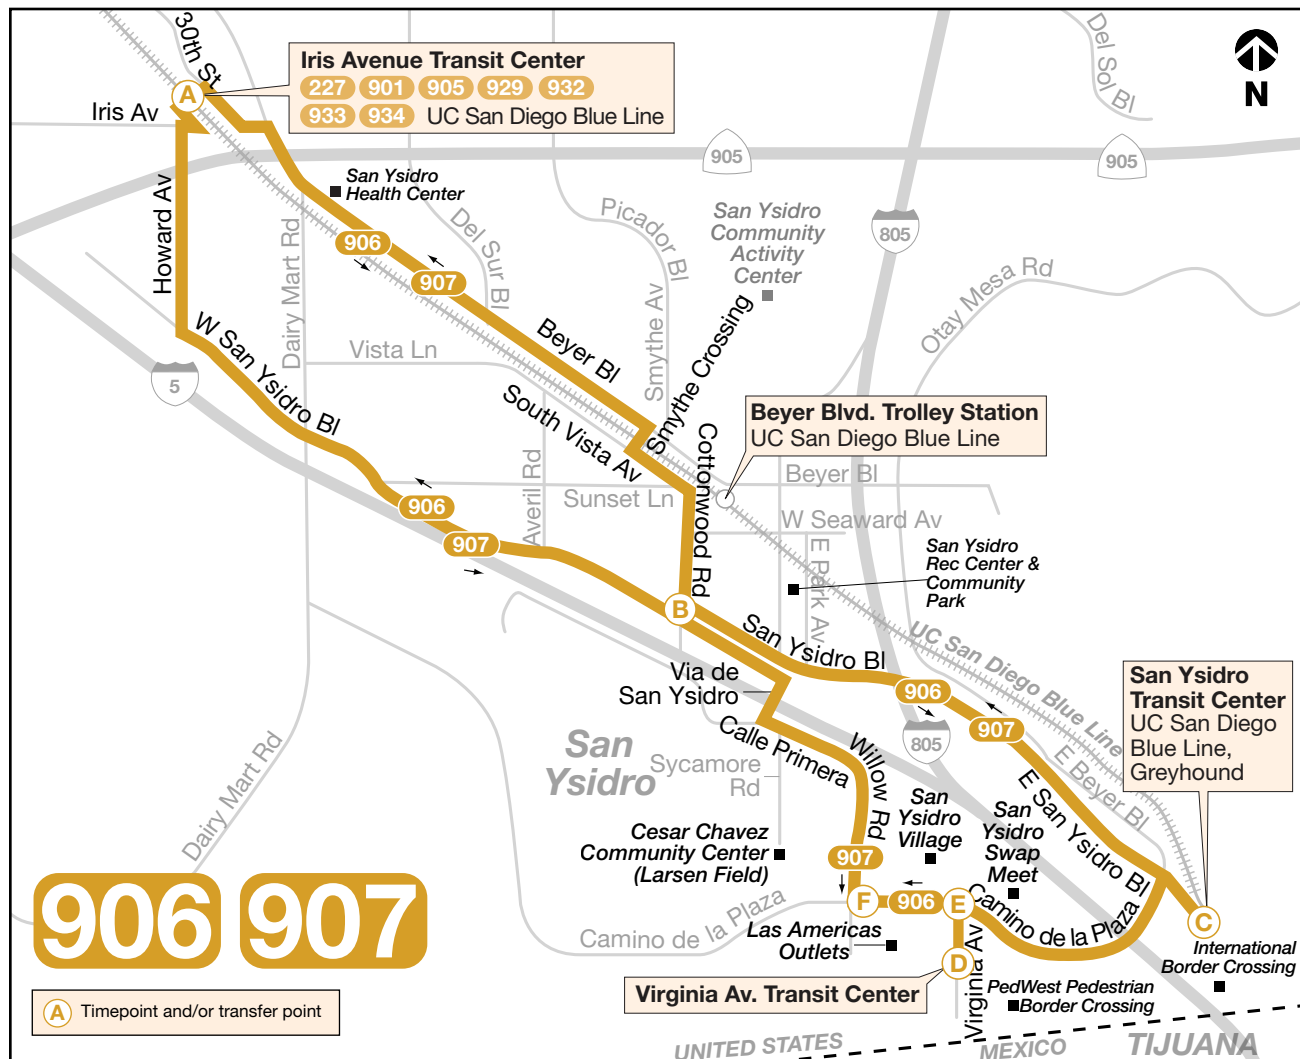

Bus Routes

Trolley Connections

- Beyer Blvd.
- Iris Avenue
- San Ysidro

Subject to change without notice
Sujeto a cambios sin previo aviso

PRONTO

TAP or SCAN - Required Before Boarding

TOCA o ESCANEA - Se requiere antes de abordar