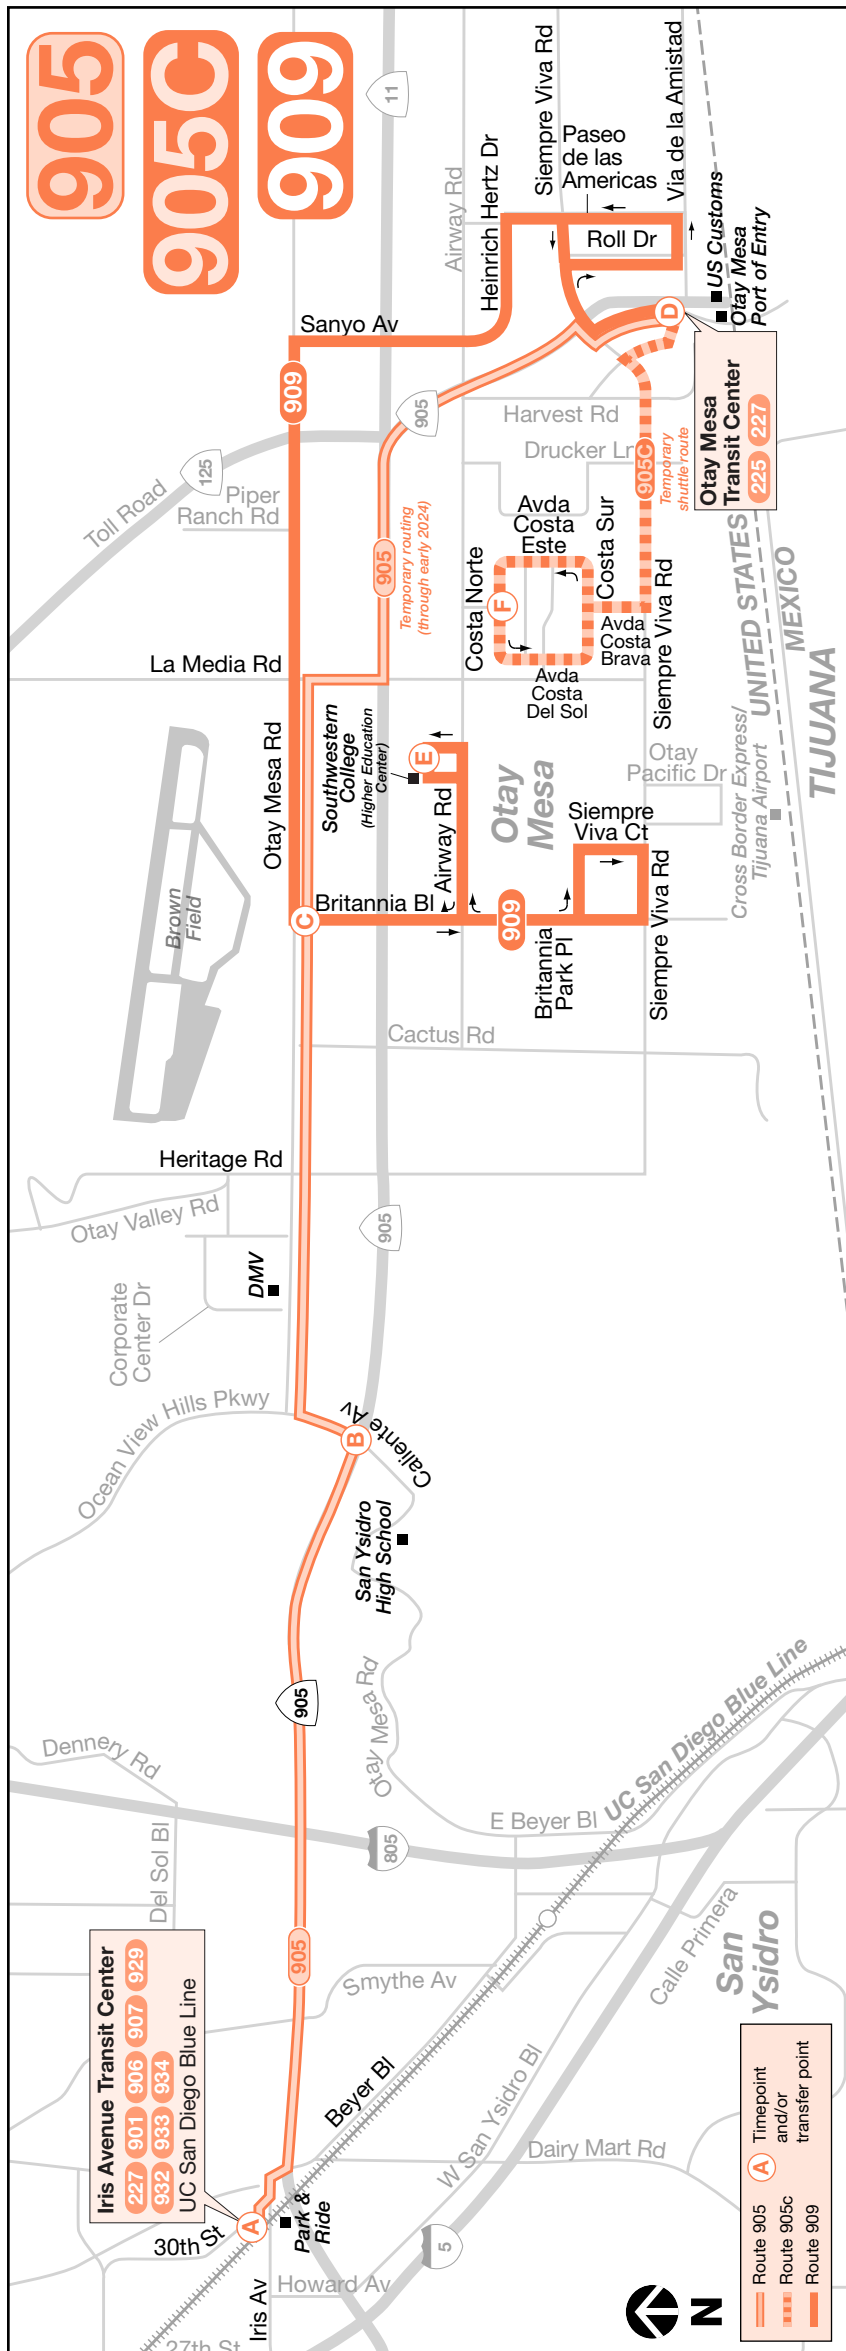

Bus Routes

905 Otay Mesa Transit Center ↔
Iris Avenue Transit Center
via SR-905 / Otay Mesa Road

905C Otay Mesa Transit Center ↔
Otay Business Park
via Siempre Viva Road

909 Otay Mesa Transit Center ↔
Southwestern College Otay Mesa

905C

Monday through Friday •
lunes a viernes

Otay Mesa Transit Center →
Ave. Costa Norte & Ave. Costa Azul

Otay Mesa Transit Center DEPART	Avenida Costa Norte & Avenida Costa Azul	Otay Mesa Transit Center ARRIVE
4:00a	4:07a	4:13a
4:30	4:37	4:43
5:08	5:15	5:21
5:38	5:45	5:51
6:06	6:13	6:19
6:31	6:38	6:44
6:45	6:52	6:58
7:01	7:08	7:14
7:16	7:23	7:29
7:31	7:38	7:44
7:46	7:53	7:59
8:01	8:08	8:14
8:16	8:23	8:29
8:31	8:38	8:44
8:46	8:53	8:59
9:01	9:08	9:14
9:26	9:33	9:39
9:57	10:04	10:10
10:29	10:36	10:42
10:59	11:06	11:12
11:29	11:36	11:42
11:59	12:06p	12:12p
12:29p	12:36	12:42
12:58	1:05	1:11
1:28	1:35	1:41
2:00	2:08	2:15
2:25	2:33	2:40
2:40	2:48	2:55
2:55	3:03	3:10
3:10	3:18	3:25
3:25	3:33	3:40
3:45	3:53	4:00
4:00	4:08	4:15
4:15	4:23	4:30
4:30	4:38	4:45
4:49	4:57	5:04
5:04	5:12	5:19
5:26	5:34	5:41
5:57	6:05	6:12
6:28	6:35	6:41
6:59	7:06	7:12
7:29	7:36	7:42
7:58	8:05	8:11
8:24	8:31	8:37
8:54	9:01	9:07
9:32	9:39	9:45
10:02	10:09	10:15