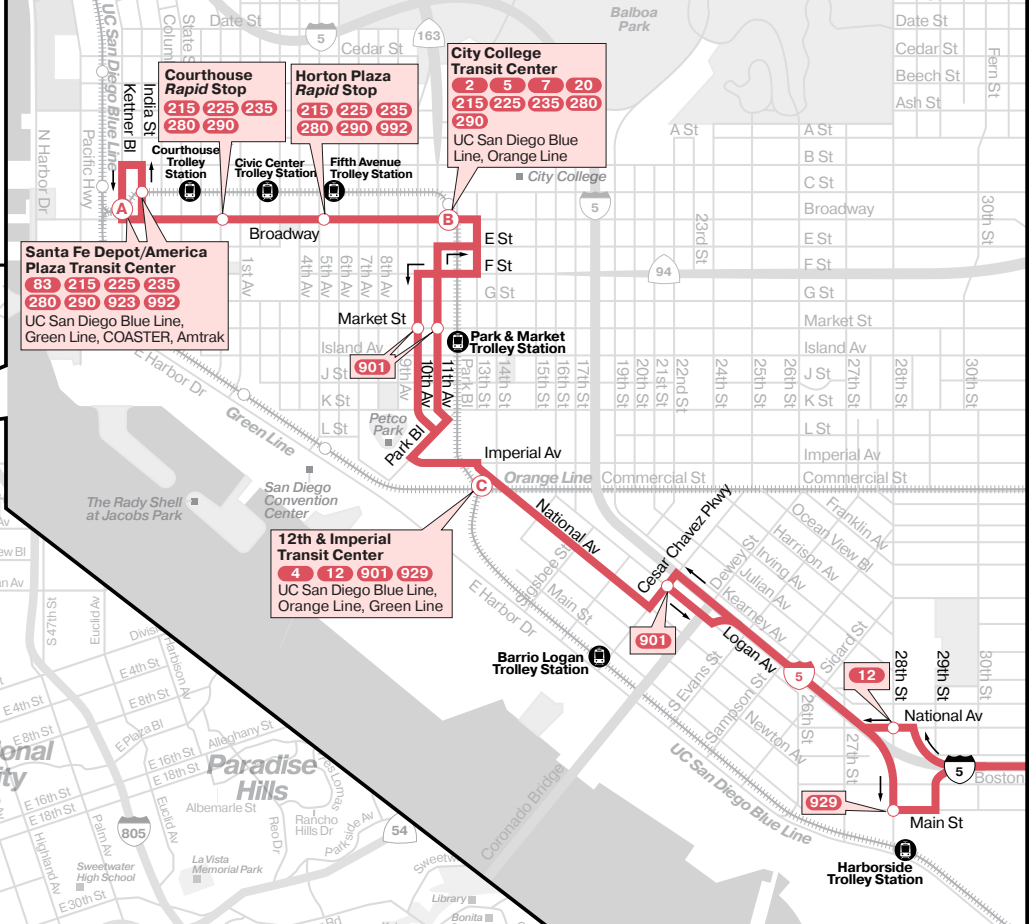

Trolley Connections*

- Santa Fe Depot
- America Plaza
- City College
- 12th & Imperial
- Barrio Logan
- Harborside
- 24th Street
- Palomar St
- Iris Avenue
- San Ysidro

*Trolley connections may not be available during overnight hours. See Trolley timetable for more information.

Subject to change without notice
 Sujeto a cambios sin previo aviso

910 Everyday • todos los días

Downtown San Diego → San Ysidro Transit Center

A	B	C	D	E	F	G
Santa Fe Depot Transit Center DEPART	City College Transit Center (Broadway)	12th & Imperial Transit Center	24th St. Transit Center	Palomar St. Transit Center	Iris Ave Transit Center	San Ysidro Transit Center ARRIVE
12:28a	12:35a	12:44a	12:57a	1:08a	1:18a	1:28a
12:58	1:05	1:14	1:27	1:38	1:48	1:58
1:38	1:45	1:52	2:05	2:16	2:26	2:36
2:38	2:45	2:52	3:05	3:16	3:26	3:36
3:32	3:39	3:46	3:59	4:10	4:20	4:30

Downtown San Diego / Barrio Logan Detail

See
**Downtown
San Diego /
Barrio Logan
detail**

Note: Routes shown in transfer boxes and at Transit Centers may not be operating during Route 910 service hours.

- Transfer point
- Timepoint and/or transfer point