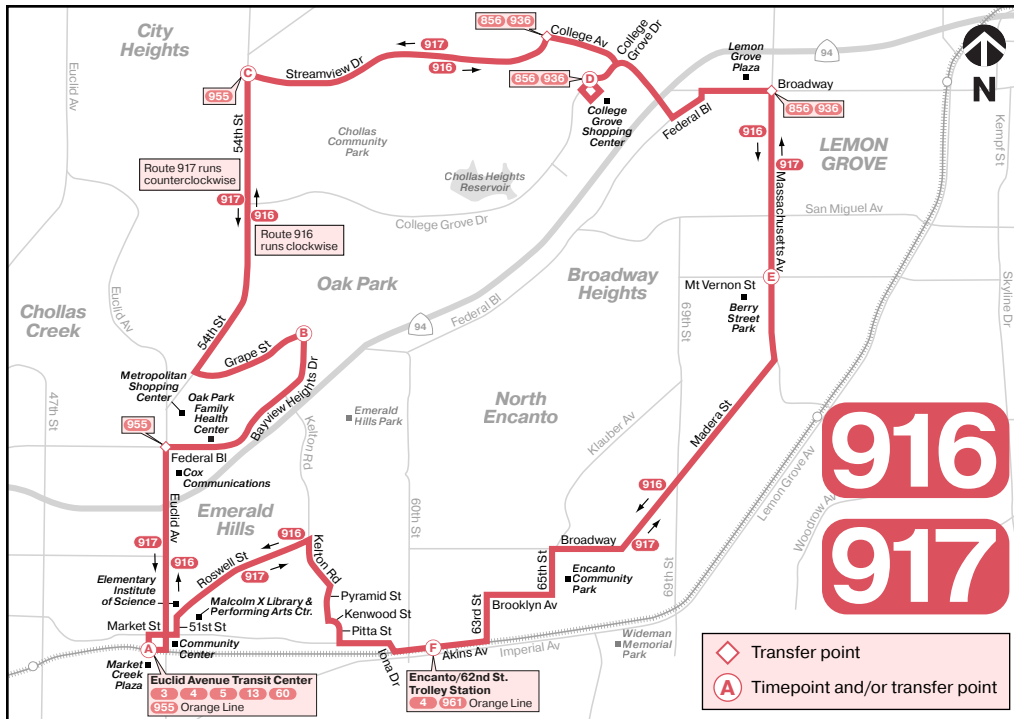

All timetables are available online

Todos los horarios están disponibles en línea.

sdmts.com/timetables

Real Time Arrivals

Download the free **OneBusAway** app.

Llegadas en tiempo real. Descargue la aplicación gratuita **OneBusAway**.

sdmts.com/oba

sdmts.com

MTS Security
MTS Seguridad **619-595-4960**

MTS Information & Trip Planning
MTS Información y planeo de viaje **619-233-3004**

Customer Service / Suggestions
Servicio al cliente / Sugerencias **619-557-4555**

Lost and Found
Objetos extraviados **619-233-3004**

Transit Store
12th & Imperial Transit Center
M-F / L-V 8am-5pm **619-234-1060**

TTY/TDD
(teletype for hearing impaired)
Teletipo para discapacidad auditiva **619-234-5005**
888-722-4889

Buses on all MTS routes are accessible via lift or ramp.
Autobuses en todas las rutas de MTS son accesibles mediante un ascensor o rampa.

Alternative formats available upon request. Call: (619) 557-4555.
Formato alternativo disponible al preguntar. Llamar al: (619) 557-4555.

Effective June 07, 2026

916 **917**

Euclid Avenue Transit Center ↔ College Grove
via Streamview Drive / Massachusetts Avenue

Destinations

- College Grove Shopping Center
- Encanto Community Park
- Lemon Grove Plaza
- Malcolm X Library
- Metropolitan Shopping Center

Bus Routes

Trolley Connections

- Encanto/62nd St.
- Euclid Avenue

Subject to change without notice
Sujeto a cambios sin previo aviso

PRONTO

TAP or SCAN - Required Before Boarding
TOCA o ESCANEA - Se requiere antes de abordar

619-595-5636

RidePRONTO.com