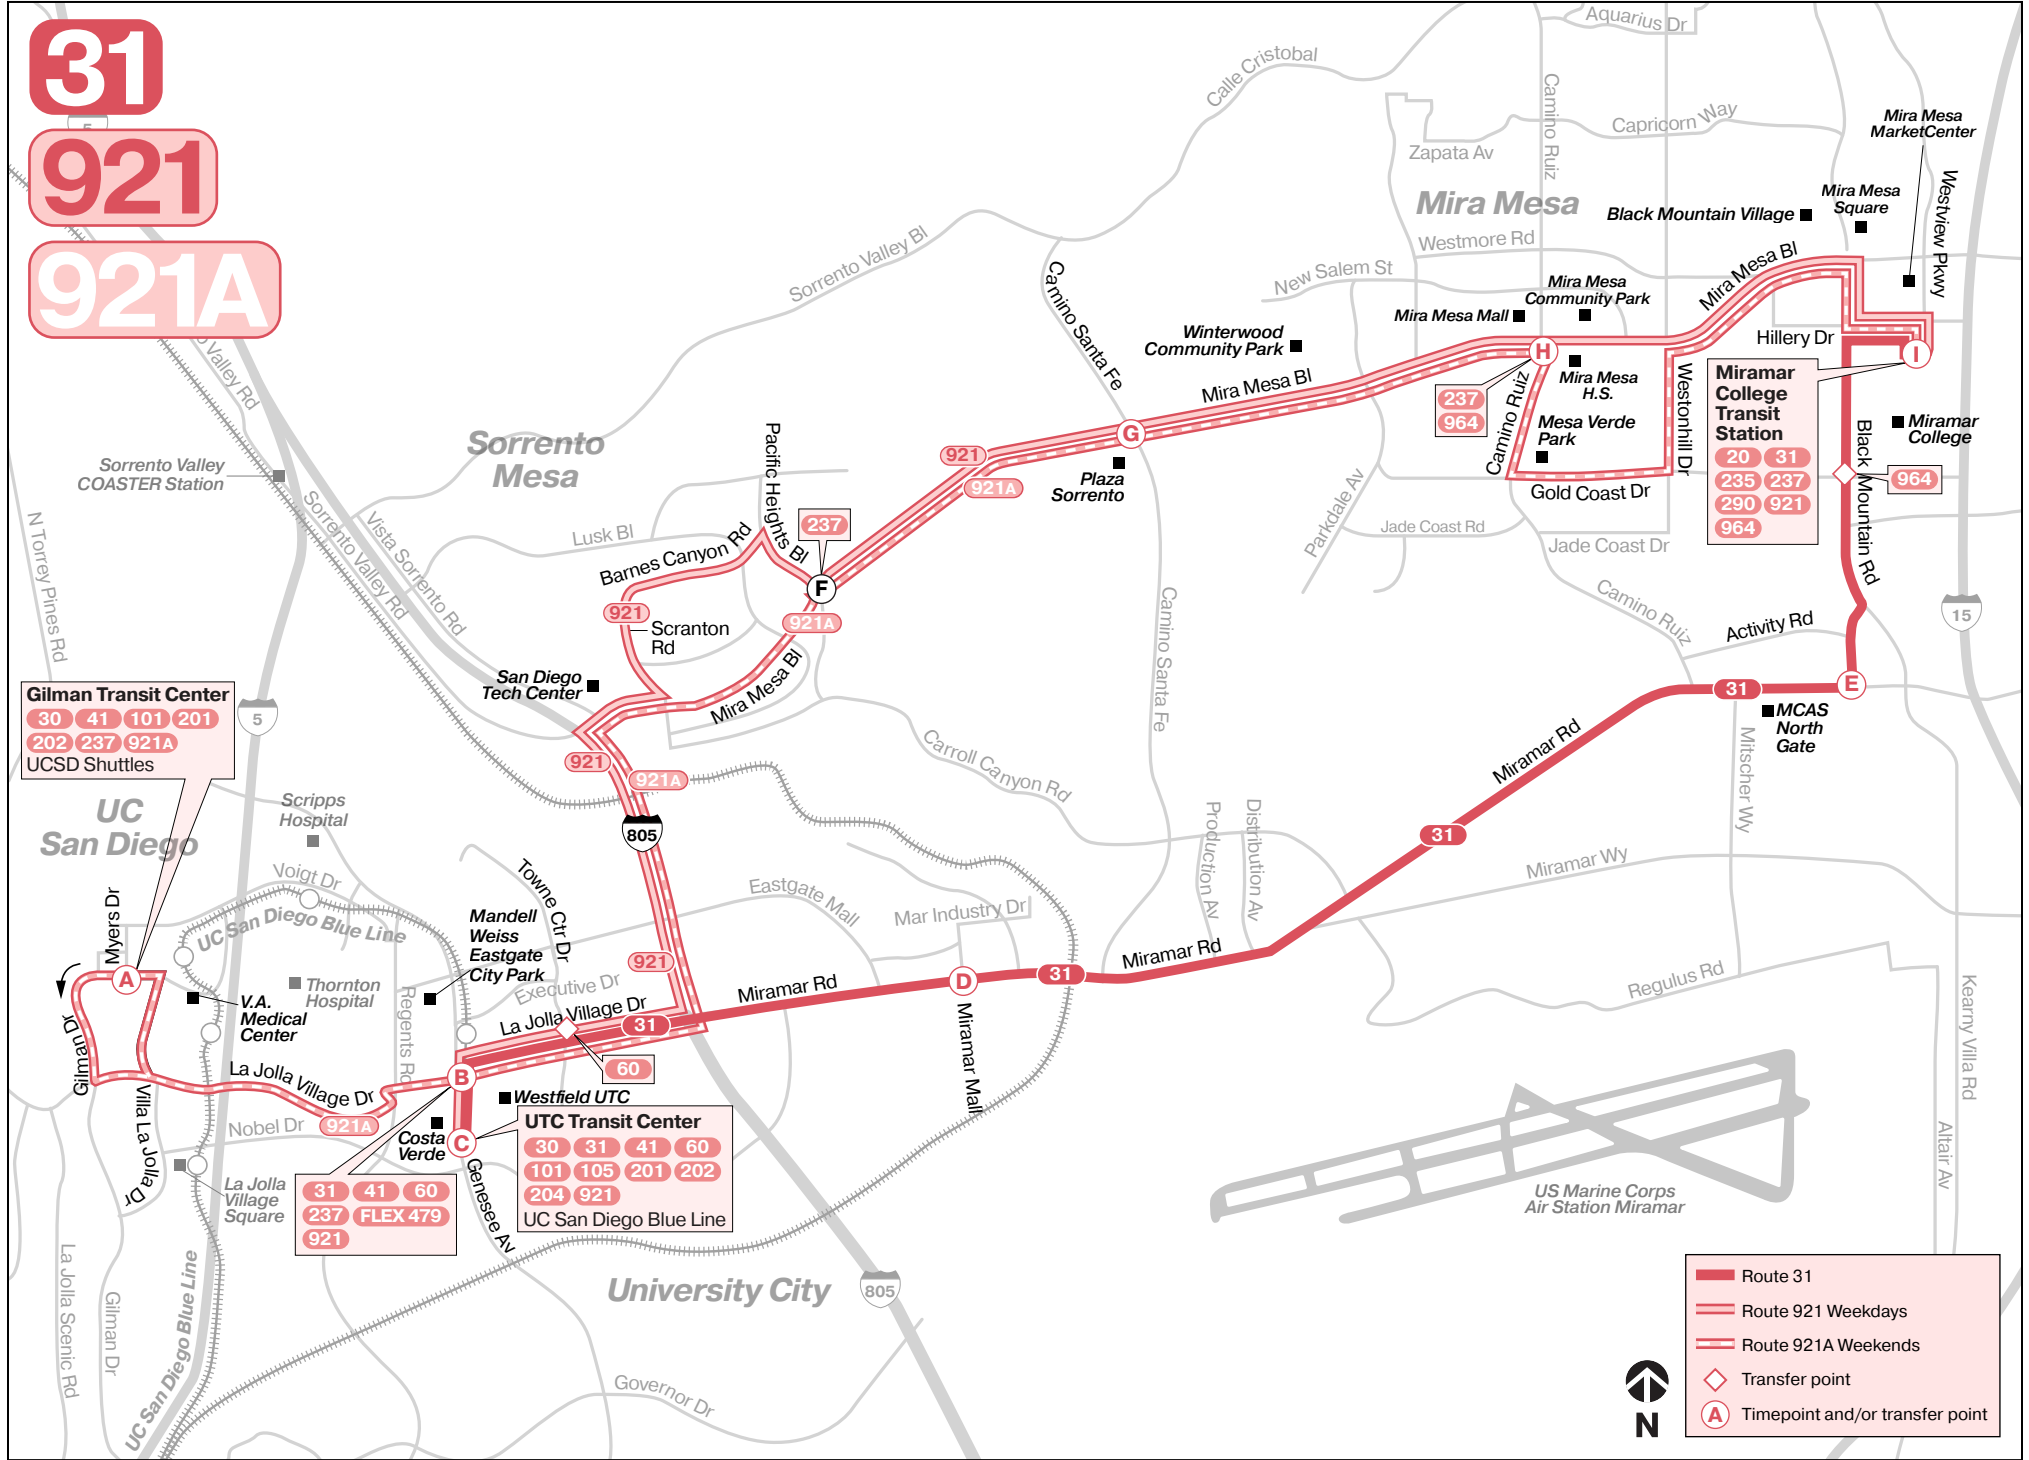

All timetables are available online
Todos los horarios están disponibles en línea.

sdmts.com/timetables

Real Time Arrivals

Download the free **OneBusAway** app.
Llegadas en tiempo real. Descargue la aplicación gratuita **OneBusAway**.

MTS Security MTS Seguridad	619-595-4960
MTS Information & Trip Planning MTS Información y planeo de viaje	619-233-3004
Customer Service / Suggestions Servicio al cliente / Sugerencias	619-557-4555
Lost and Found Objetos extraviados	619-233-3004
Transit Store 12th & Imperial Transit Center M-F / L-V 8am-5pm	619-234-1060
TTY/TDD (teletype for hearing impaired) Teletipo para discapacidad auditiva	619-234-5005 888-722-4889

Buses on all MTS routes are accessible via lift or ramp.
Autobuses en todas las rutas de MTS son accesibles mediante un ascensor o rampa.
Alternative formats available upon request. Call: (619) 557-4555.
Formato alternativo disponible al preguntar. Llamar al: (619) 557-4555.

31

921

UTC Transit Center
↔ **Mira Mesa**
via Miramar Road

UTC Transit Center
↔ **Mira Mesa**
via Mira Mesa Boulevard

1. **Destinations**
2. MCAS Miramar - North Gate (31)
   - Miramar College Transit Station
   - Westfield UTC
   - Mira Mesa High School / Mall / Marketcenter
   - Sorrento Mesa (921)
   - VA Medical Center (921A)
   - UC San Diego (921A)

Bus Routes

Trolley Connections

- UTC

Subject to change without notice
Sujeto a cambios sin previo aviso

31 Monday through Friday • lunes a viernes

UTC Transit Center → Miramar College Transit Station

UTC Transit Center DEPART	Miramar Rd. & Miramar Mall	Black Mountain Rd. & Miramar Rd.	Miramar College Transit Station ARRIVE
6:02a	6:08a	6:18a	6:25a
6:32	6:39	6:50	6:58
7:02	7:09	7:21	7:30
7:32	7:39	7:51	8:00
8:02	8:09	8:20	8:28
8:32	8:39	8:50	8:58
2:30p	2:38p	2:51p	2:59p
3:03	3:11	3:24	3:32
3:33	3:41	3:55	4:04
4:01	4:09	4:23	4:32
4:31	4:39	4:53	5:02
5:03	5:11	5:25	5:34
5:33	5:41	5:55	6:04
6:03	6:10	6:23	6:31
6:33	6:40	6:51	6:58

Miramar College Transit Station → UTC Transit Center

Miramar College Transit Station DEPART	Black Mountain Rd. & Miramar Rd.	Miramar Rd. & Miramar Mall	UTC Transit Center ARRIVE
5:39a	5:45a	5:58a	6:05a
6:09	6:15	6:29	6:37
6:39	6:46	7:00	7:09
7:08	7:15	7:29	7:38
7:38	7:46	8:00	8:10
8:08	8:16	8:30	8:40
8:38	8:46	9:00	9:10
9:09	9:17	9:31	9:41
2:41p	2:48p	3:00p	3:10p
3:11	3:18	3:30	3:40
3:41	3:48	4:00	4:10
4:11	4:18	4:31	4:42
4:41	4:48	5:01	5:12
5:11	5:18	5:30	5:40
5:49	5:56	6:07	6:16

Route 31 does not operate on weekends or on the following holidays and observed holidays / La ruta 31 no ofrece servicio durante el fin de semana ó durante los siguientes días festivos y feriados observados
New Year's Day, Presidents' Day, Memorial Day, Independence Day, Labor Day, Thanksgiving, Christmas