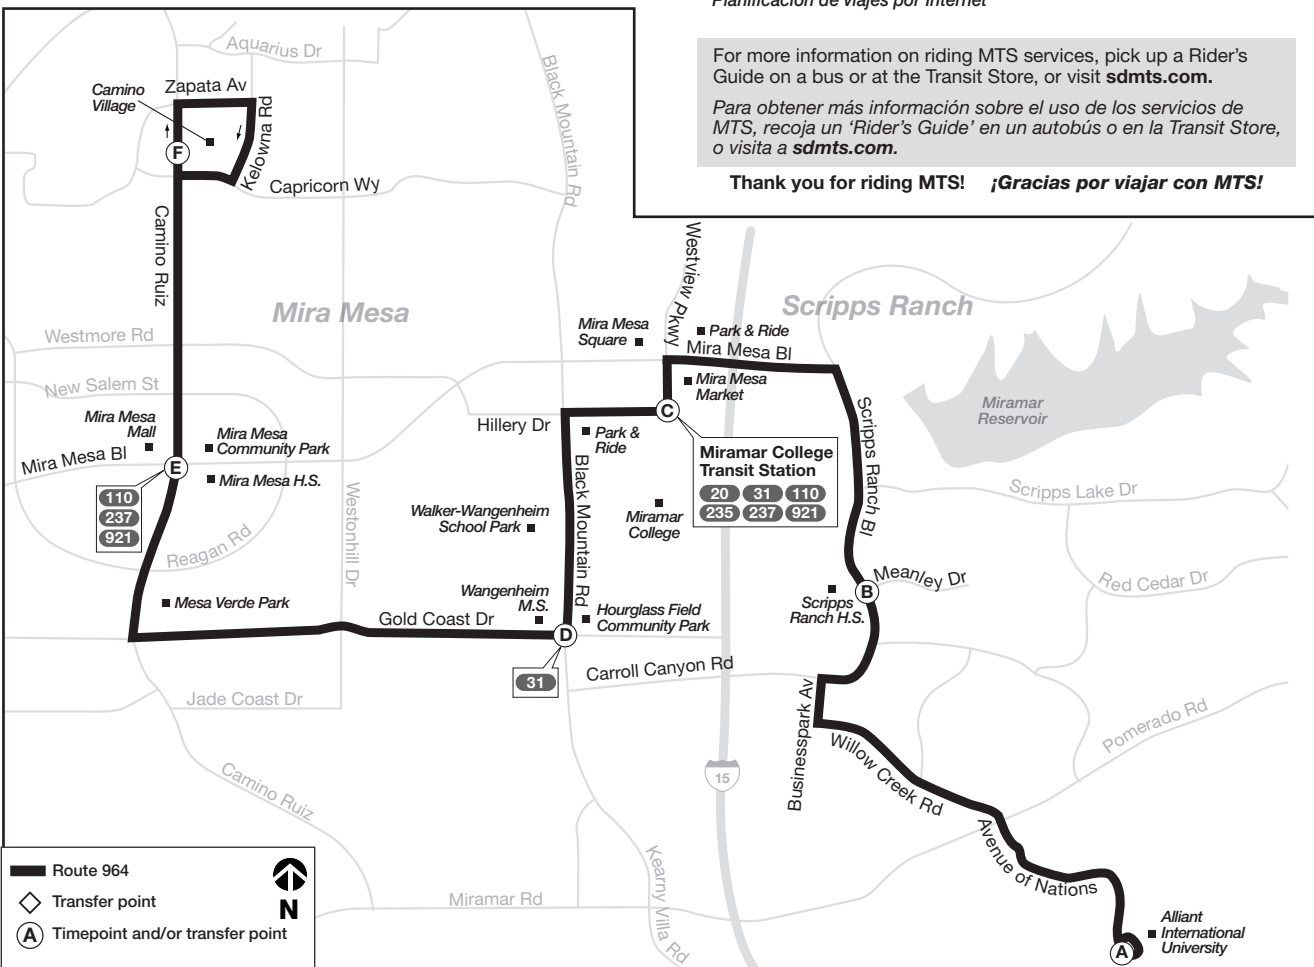

Always get the best fare!

¡Obtén siempre la mejor tarifa!

Get the Card.
Descarga la tarjeta.

Get the app.
Descarga la aplicación.

RidePRONTO.com
619-595-5636

DIRECTORY / Directorio

MTS Information & Trip Planning <i>MTS Información y planeo de viaje</i>	(619) 233-3004
TTY/TDD (teletype for hearing impaired) <i>Teletipo para sordos</i>	(619) 234-5005 or/ó (888) 722-4889
InfoExpress <i>24-hour info via Touch-Tone phone</i> <i>Información las 24 horas (via teléfono de teclas)</i>	(619) 685-4900
Customer Service / Suggestions <i>Servicio al cliente / Sugerencias</i>	(619) 557-4555
MTS Security <i>MTS Seguridad</i>	(619) 595-4960
Lost & Found <i>Objetos extraviados</i>	(619) 233-3004
Transit Store	(619) 234-1060 12th & Imperial Transit Center M-F 8am-5pm
For MTS online trip planning <i>Planificación de viajes por Internet</i>	sdmts.com

For more information on riding MTS services, pick up a Rider's Guide on a bus or at the Transit Store, or visit **sdmts.com**.

Para obtener más información sobre el uso de los servicios de MTS, recoja un 'Rider's Guide' en un autobús o en la Transit Store, o visita a **sdmts.com**.

Thank you for riding MTS! ¡Gracias por viajar con MTS!

964

Camino Ruiz & Capricorn Way – Alliant International University
via Miramar College Transit Station

DESTINATIONS

- Alliant International University
- Camino Village
- Hourglass Field Community Park
- Miramar College
- Mira Mesa High School
- Mira Mesa Mall
- Mira Mesa Market
- Miramar College Transit Station

sdmts.com

Route Alerts, Updated Schedules, Connections & More

Exact fare, please Favor de pagar la cantidad exacta

Fares Tarifas	Adulto	Senior/Disabled/ Medicare/Youth* Personas Mayores/con Discapacidades/Medicare/Jóvenes*
ONE-WAY FARES <i>Tarifas Sencillas</i>	$2.50	$1.25
EARNED DAY PASS <i>Pase del Día Ganado</i>	$6.00	$3.00
MONTH PASS <i>Pase mensual</i>	$72.00	$23.00

Load money into your PRONTO account to earn Day Passes and Month Passes. Tap your PRONTO card ($2) or scan your PRONTO mobile app (free) to ride. Carga dinero a tu cuenta de PRONTO para ganar Pases del Día y Pases Mensuales. Toca tu tarjeta PRONTO ($2) o escanea tu aplicación móvil PRONTO (gratis) para viajar.

- **One-ways with PRONTO receive free transfers for two hours. No free transfers for cash.** Los viajes de ida con PRONTO reciben transbordos gratuitos por dos horas. No se permiten transbordos gratuitos con pagos en efectivo.
- **Day Passes not sold in advance. Earned with PRONTO.** Los pases diarios no se venden por adelantado. Se obtienen con PRONTO.
- **A month pass can be purchased in advanced or earned with PRONTO. Good from first day to last day of the month.** El Pase Mensual se puede comprar por adelantado o se obtiene mientras viaja con PRONTO. Válido desde el primer día hasta el último día del mes.

For more information, visit: / Para más información, visite: **sdmts.com/fares**