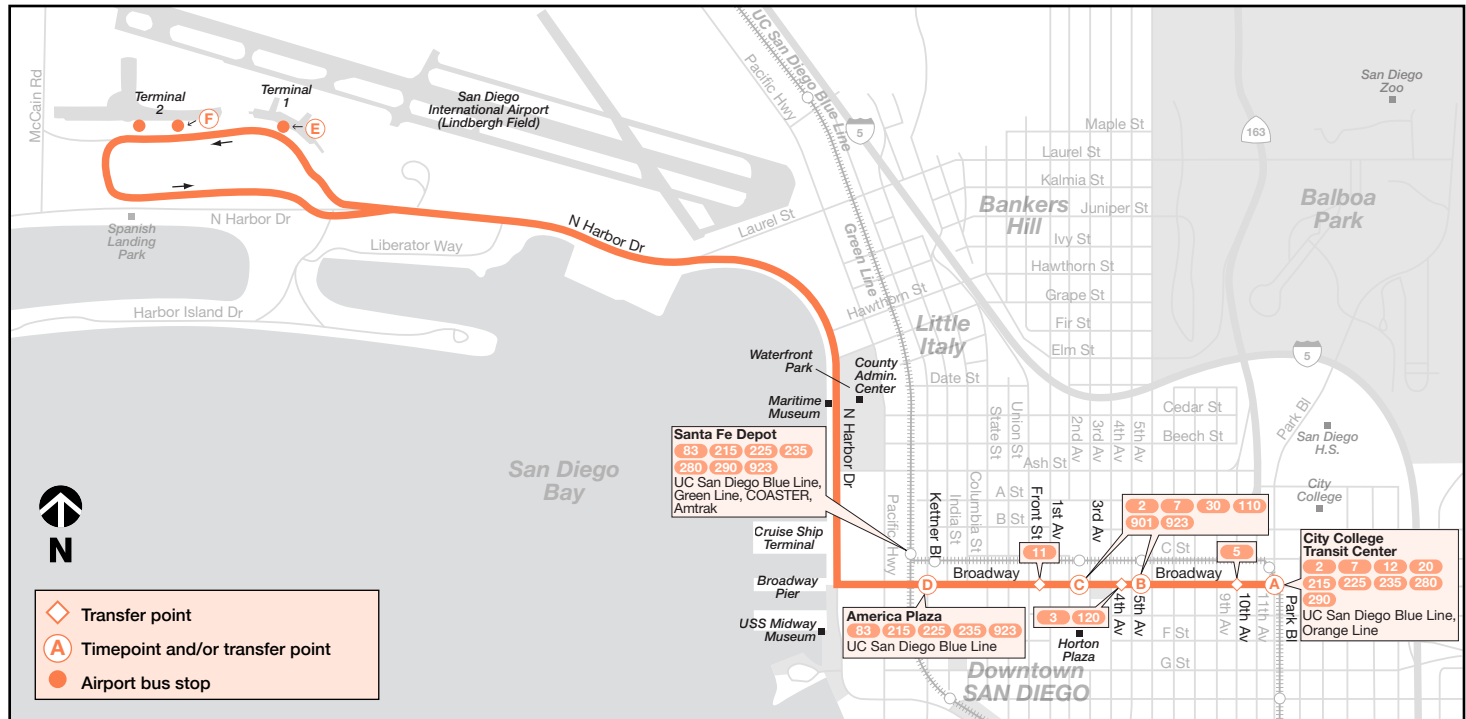

Customer Service / Suggestions
Servicio al cliente / Sugerencias 619-557-4555

Lost and Found
Objetos extraviados 619-233-3004

Transit Store
12th & Imperial Transit Center
M-F / L-V 8am-5pm 619-234-1060

TTY/TDD
(teletype for hearing impaired)
Teletipo para sordos 619-234-5005
888-722-4889

Buses on all MTS routes are accessible via lift or ramp.
Autobuses en todas las rutas de MTS son accesibles mediante un ascensor o rampa.

Alternative formats available upon request. Call: (619) 231-1466.
Formato alternativo disponible al preguntar. Llamar: (619) 231-1466.

992

Bus Route

Downtown San Diego ↔ Airport
via Cruise Ship Terminal / Harbor Drive

Destinations

- County Administration Center
- Cruise Ship Terminal
- Embarcadero
- Horton Plaza
- SD International Airport
- Waterfront Park

Trolley Connections

- City College
- America Plaza
- Santa Fe Depot

Airport Service

Subject to change without notice
Sujeto a cambios sin previo aviso

AIRLINES / Las compañías aéreas

Subject to frequent changes. Call (619) 400-2400 or go to san.org for the latest information.

Sujeto a cambios frecuentes. Llame al (619) 400-2400 o vaya a san.org para la información más reciente.

Terminal 1
Allegiant
Frontier
jetBlue
Southwest
Spirit
Sun Country

Terminal 2 EAST
Alaska
American

Terminal 2 WEST
Air Canada
British Airways
Delta
Edelweiss
Hawaiian
Japan Airlines
Lufthansa
United
WestJet