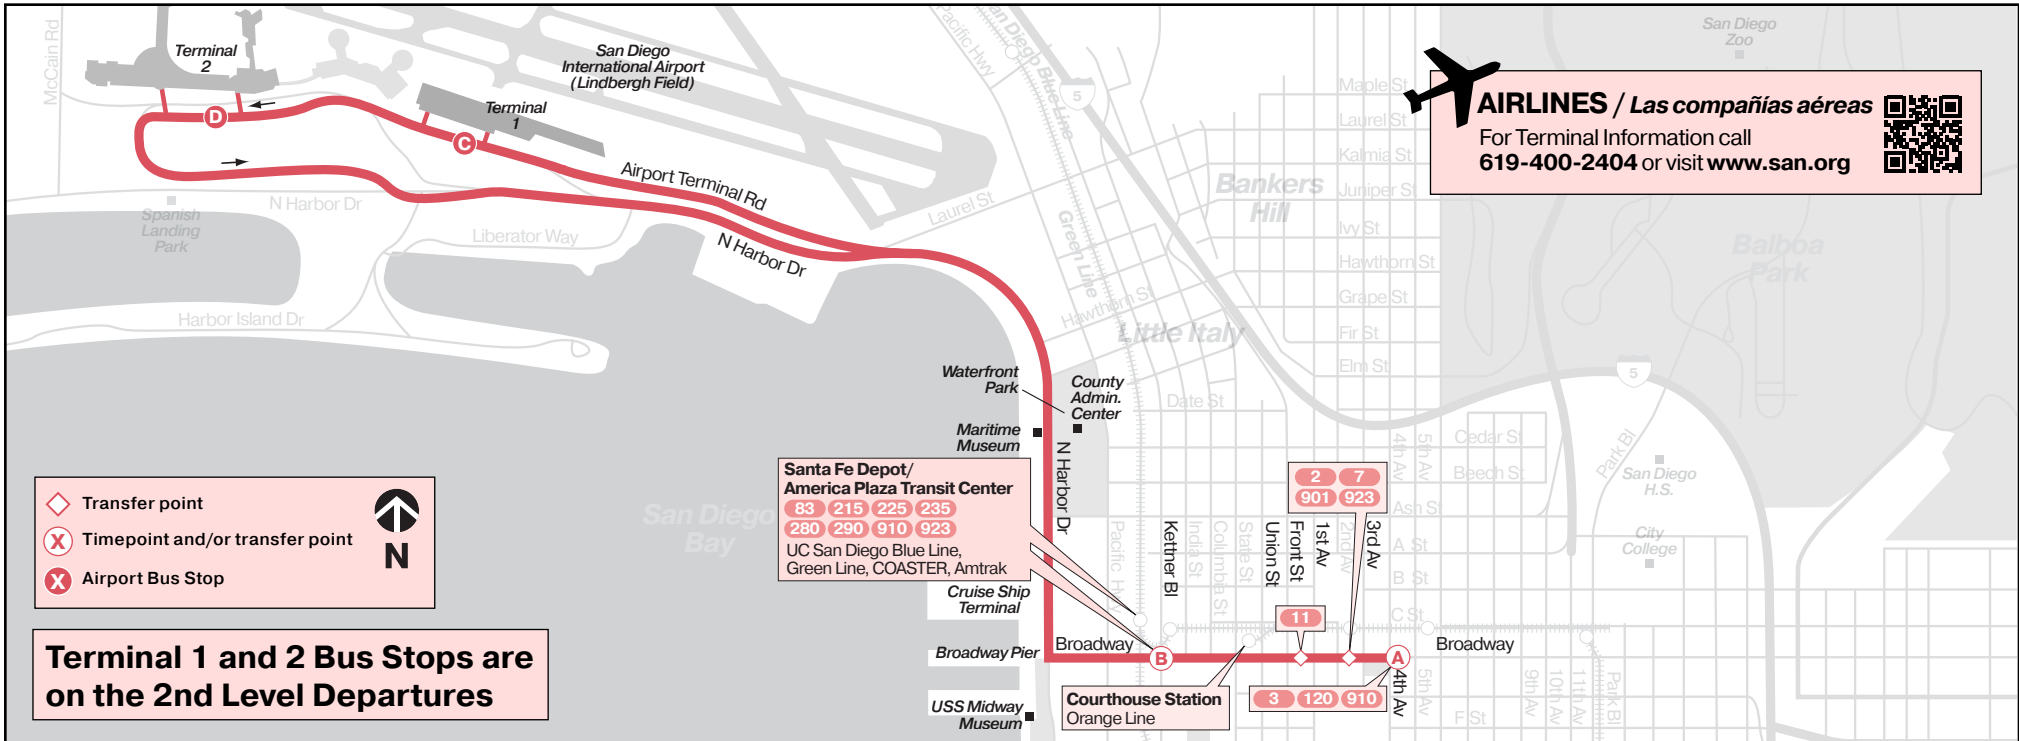

All timetables are available online

Todos los horarios están disponibles en línea.

sdmts.com/timetables

Real Time Arrivals

Download the free **OneBusAway** app.

Llegadas en tiempo real. Descargue la aplicación gratuita **OneBusAway**.

sdmts.com/oba

sdmts.com

MTS Security
MTS Seguridad **619-595-4960**

MTS Information & Trip Planning
MTS Información y planeo de viaje **619-233-3004**

Customer Service / Suggestions
Servicio al cliente / Sugerencias **619-557-4555**

Lost and Found
Objetos extraviados **619-233-3004**

Transit Store
12th & Imperial Transit Center
M-F / L-V 8am-5pm **619-234-1060**

TTY/TDD
(teletype for hearing impaired)
Teletipo para discapacidad auditiva **619-234-5005**
888-722-4889

Buses on all MTS routes are accessible via lift or ramp.
Autobuses en todas las rutas de MTS son accesibles mediante un ascensor o rampa.

Alternative formats available upon request. Call: (619) 557-4555.
Formato alternativo disponible al preguntar. Llamar al: (619) 557-4555.

Effective June 07, 2026

Bus Route

992

Downtown San Diego ↔ Airport
via Cruise Ship Terminal / Harbor Drive

Destinations

- SD International Airport
- County Administration Center
- Cruise Ship Terminal
- Embarcadero
- Waterfront Park

Trolley Connections

- America Plaza
- Santa Fe Depot
- Courthouse

Subject to change without notice
Sujeto a cambios sin previo aviso