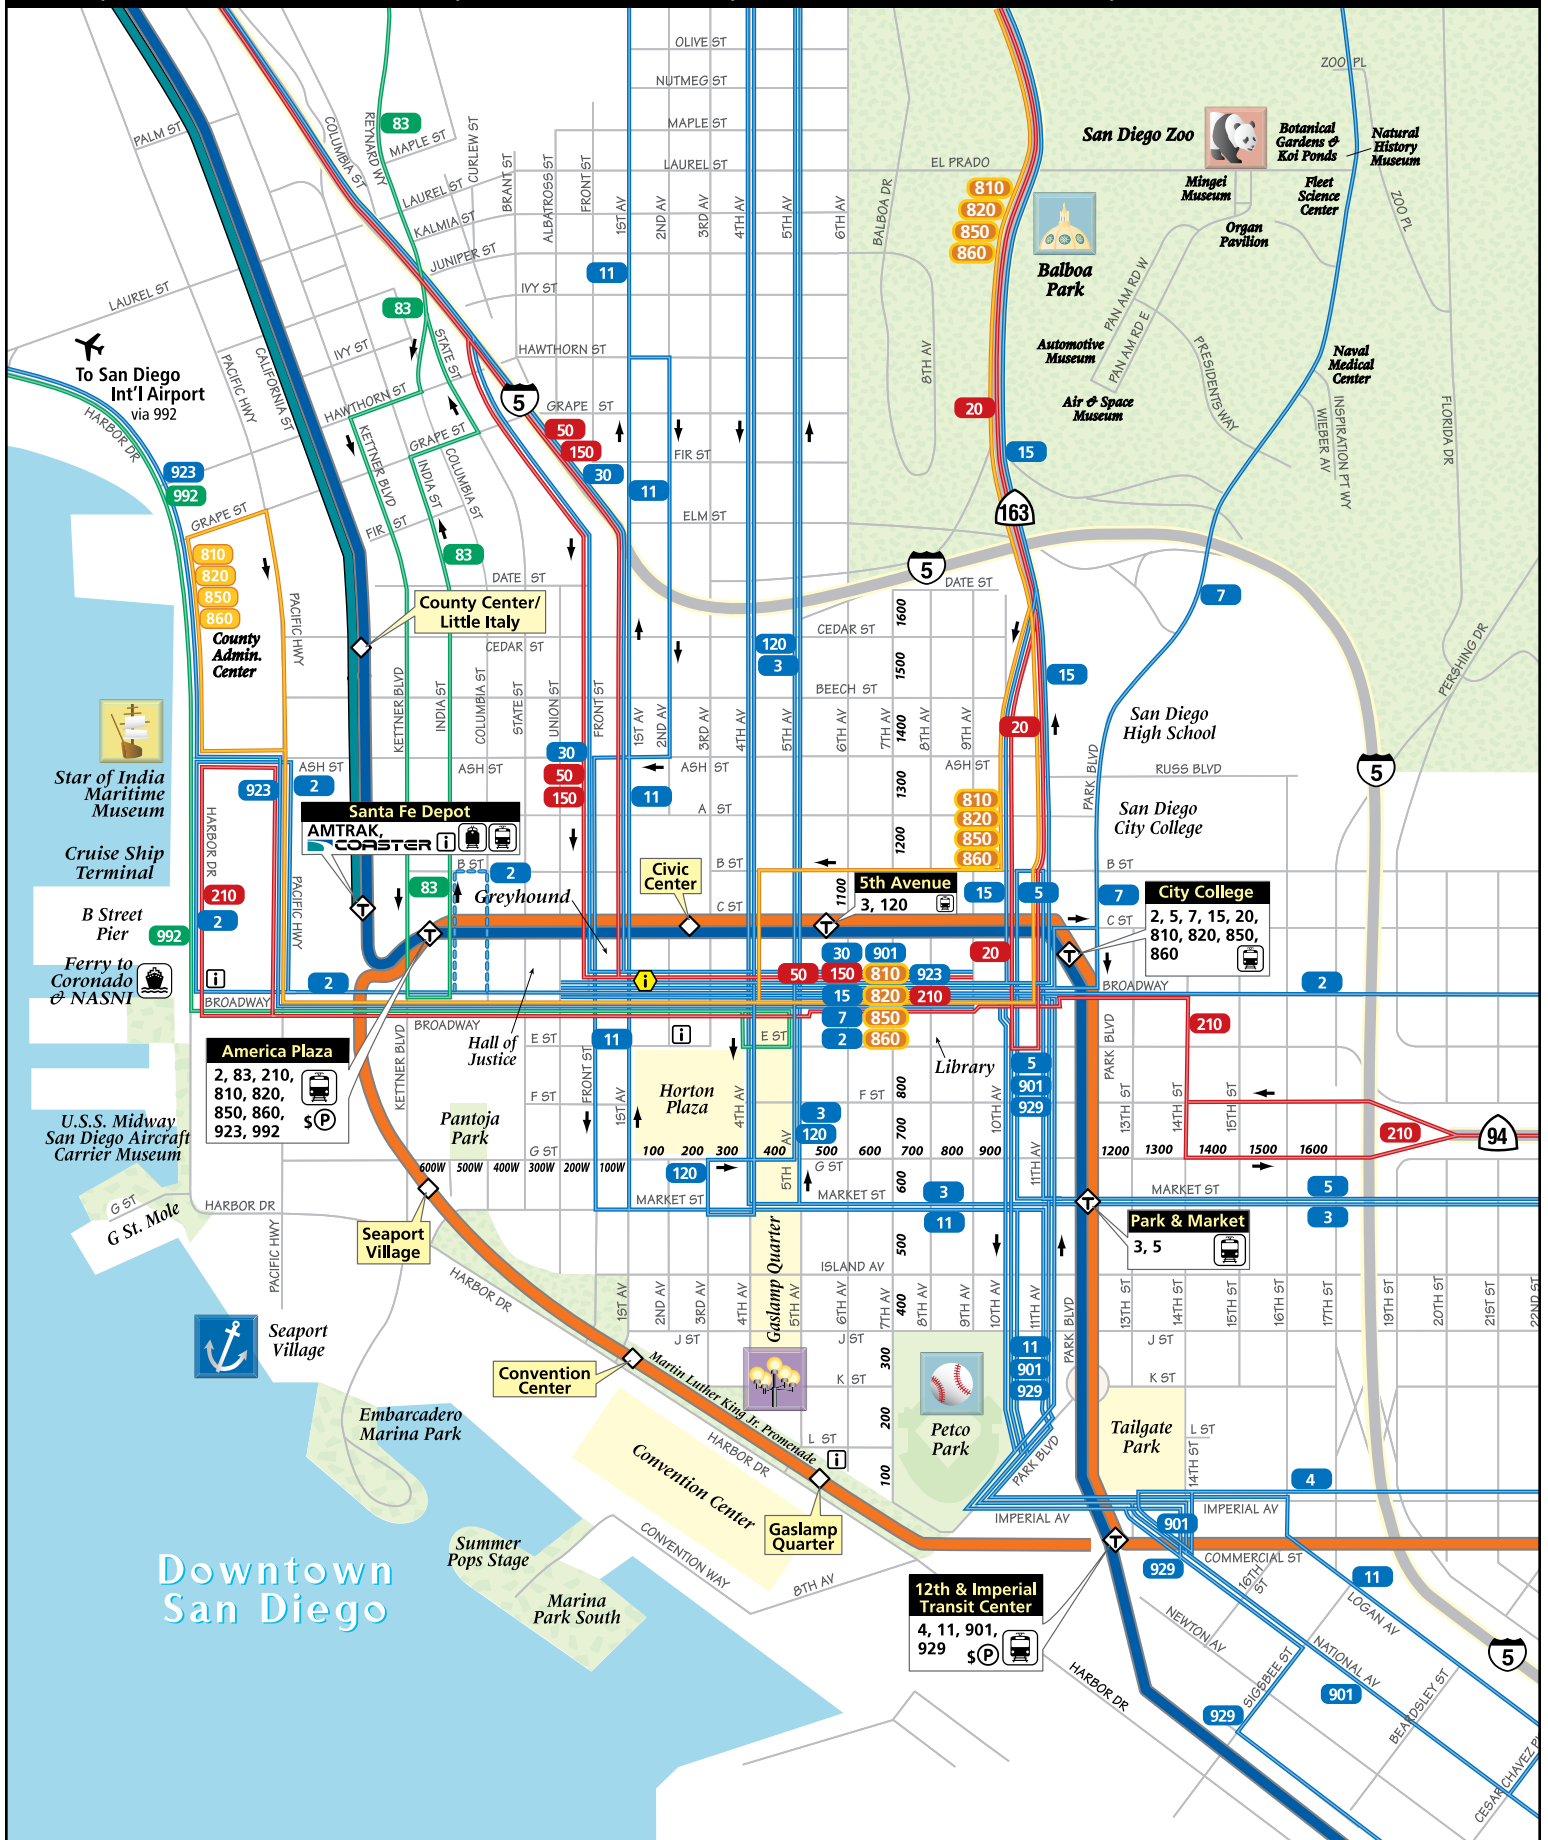

Downtown San Diego

Last updated July 2009. For most up-to-date information, please view individual route maps on www.sdmts.com or call 511.

Downtown San Diego

12th & Imperial Transit Center
 4, 11, 901, 929 \$P